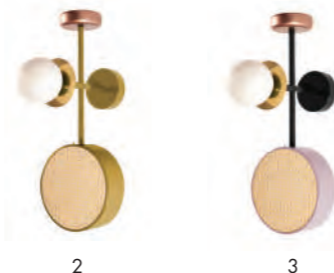

monaco wall

w: 45 cm / 18"
d: 27,5 cm / 11"
h: 70 cm / 28"

structure: lacquered metal / detail: lacquered wood
globes: glass
light cylinders: lacquered metal, natural rattan
circles: polished or satin brass or nickel
bulbs 3 x LED G9 max. 7W

estrutura: metal lacado / detalhe: madeira lacado
globos: vidro
cilindros de luz: metal lacado, palhinha natural
círculos: latão ou níquel polido
lâmpadas 3 x LED G9 máx. 7W