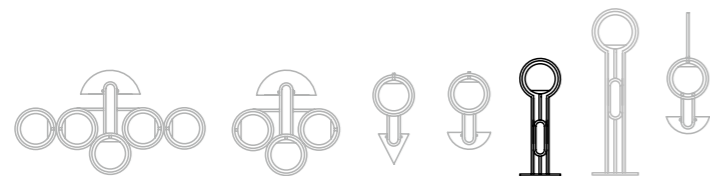

frame table

w: 35 cm / 14"
d: 20 cm / 8"
h: 65 cm / 26"

structure: lacquered metal, rattan
globe: glass
half circle: terrazzo
bulbs 1 x LED G9 max. 7W

estrutura: metal lacado, palhinha natural
globo: vidro
base: terrazzo
lâmpadas 1 x LED G9 máx.7W

2