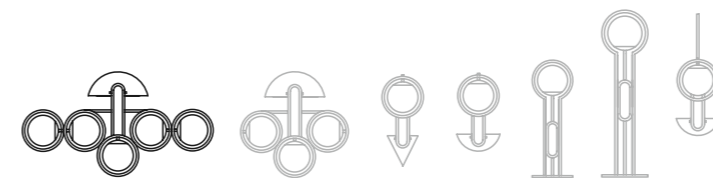

frame

w: 123 cm / 48"
d: 18 cm / 7"
h: 75 cm / 30"

structure: lacquered metal, rattan
globes: glass
half-circle: terrazzo
bulbs 5 x LED G9 max. 7W

estrutura: metal lacado, palhinha natural
globos: vidro
meio círculo: terrazzo
lâmpadas 5 x LED G9 máx. 7W