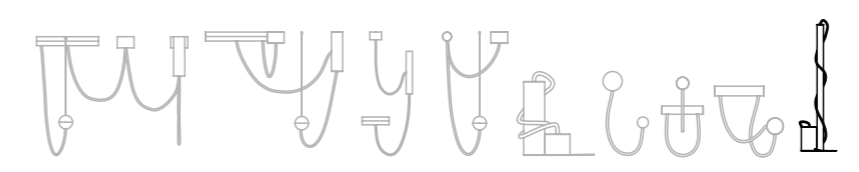

floor lamp

flow floor

H: 40 cm / 16"
W: 22cm / 8,6"
D: 12 cm / 4,7"

cylinders: lacquered metal
marble cylinder: marble
led strip lights
24v 12w per meter

cilindros: metal lacado
cilindro de mármore: travertino
fita led
24v 12w por metro