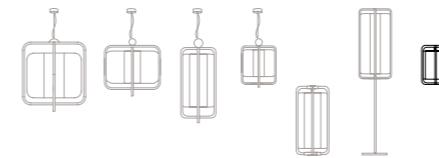

jules wall

w: 40 cm / 16"
d: 23 cm / 9"
h: 40 cm / 16"

structure: lacquered metal, polished or satin brass, copper nickel or bronze
tubes: polished brass, nickel cooper or bronze.

abat-jour: linen
energy saving bulb E14 / 1x20W

estrutura: metal lacado, latão, cobre, nickel ou bronze polido ou satinado
tubos: latão, nickel, cobre ou bronze polido
abat-jour: linho
lâmpada económica E14 / 1x20W

2