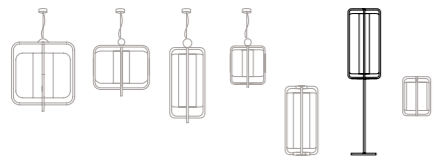

jules floor

Ø: 38 cm / 15"
h: 177 cm / 38"

structure: lacquered metal, polished or satin brass, copper nickel or bronze
tubes: polished brass, nickel cooper or bronze.

abat-jour: linen
energy saving bulb E27 / 1x23W

estrutura: metal lacado, latão, cobre, nickel ou bronze polido ou satinado
tubos: latão, nickel, cobre ou bronze polido
abat-jour: linho
lâmpada económica E27 / 1x23W

2