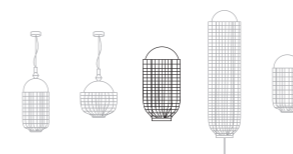

magnolia table

Ø: 32 cm / 13"
h: 63 cm / 25"

top: lacquered metal, polished or satin brass, copper, bronze or nickel
structure: lacquered metal, polished or satin brass, copper or nickel
abat-jour: cotton
energy saving bulb E27 / 1x23W ☞

topo: metal lacado, latão, cobre, bronze ou nickel polido ou satinado
estrutura: metal lacado, latão, cobre ou nickel polido ou satinado
abat-jour: algodão
lâmpada económica E27 / 1x23W ☞

2