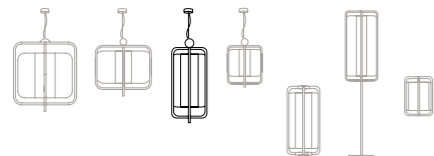

jules II

Ø: 30 cm / 12"
h: 64 cm / 25"

structure: lacquered metal, polished or satin brass, copper nickel or bronze
tubes: polished brass, nickel cooper or bronze.

abat-jour: linen
energy saving bulb E27 / 1x23W

estrutura: metal lacado, latão, cobre, nickel ou bronze polido ou satinado
tubos: latão, nickel, cobre ou bronze polido
abat-jour: linho
lâmpada económica E27 / 1x23W

2