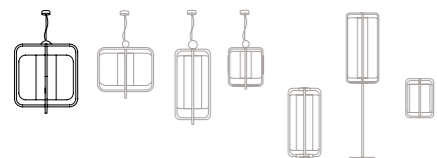

jules

Ø: 73 cm / 29"
h: 72 cm / 28"

structure: lacquered metal, polished or satin brass, copper nickel or bronze
tubes: polished brass, nickel cooper or bronze.

abat-jour: linen
energy saving bulb E27 / 1x23W

estrutura: metal lacado, latão, cobre, nickel ou bronze polido ou satinado
tubos: latão, nickel, cobre ou bronze polido
abat-jour: linho
lâmpada económica E27 / 1x23W

2