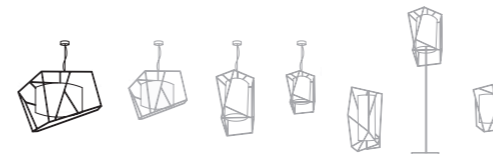

star

Ø: 80 cm / 32"
h: 70 cm / 28"

structure: lacquered metal, polished or satin brass, copper or nickel
abat-jour: linen
energy saving bulb E27 / 1x23W

estrutura: metal lacado, latão, cobre ou nickel
abat-jour: linho
lâmpada económica E27 / 1x23W

2