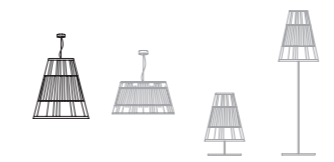

up

Ø: 55 cm / 22"
h: 72 cm / 28"

structure: lacquered metal
ring: lacquered metal
abat-jour: cotton
energy saving bulb E27 / 1x23W

estrutura: metal lacado
anel: metal lacado
abat-jour: algodão
lâmpada económica E27 / 1x23W