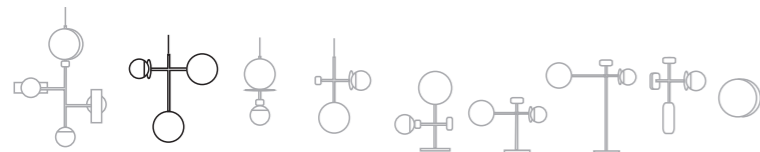

monaco I

w: 30 cm / 12"
d: 15 cm / 6"
h: 57 cm / 22"

structure: lacquered metal
globes: glass
light cylinders: lacquered metal, natural rattan
circles: polished or satin brass or nickel
bulbs 6 x LED G9 max. 7W

estrutura: metal lacado
globos: vidro
cilindros de luz: metal lacado, palhinha natural
círculos: latão ou níquel polido
lâmpadas 6 x LED G9 máx.7W

2