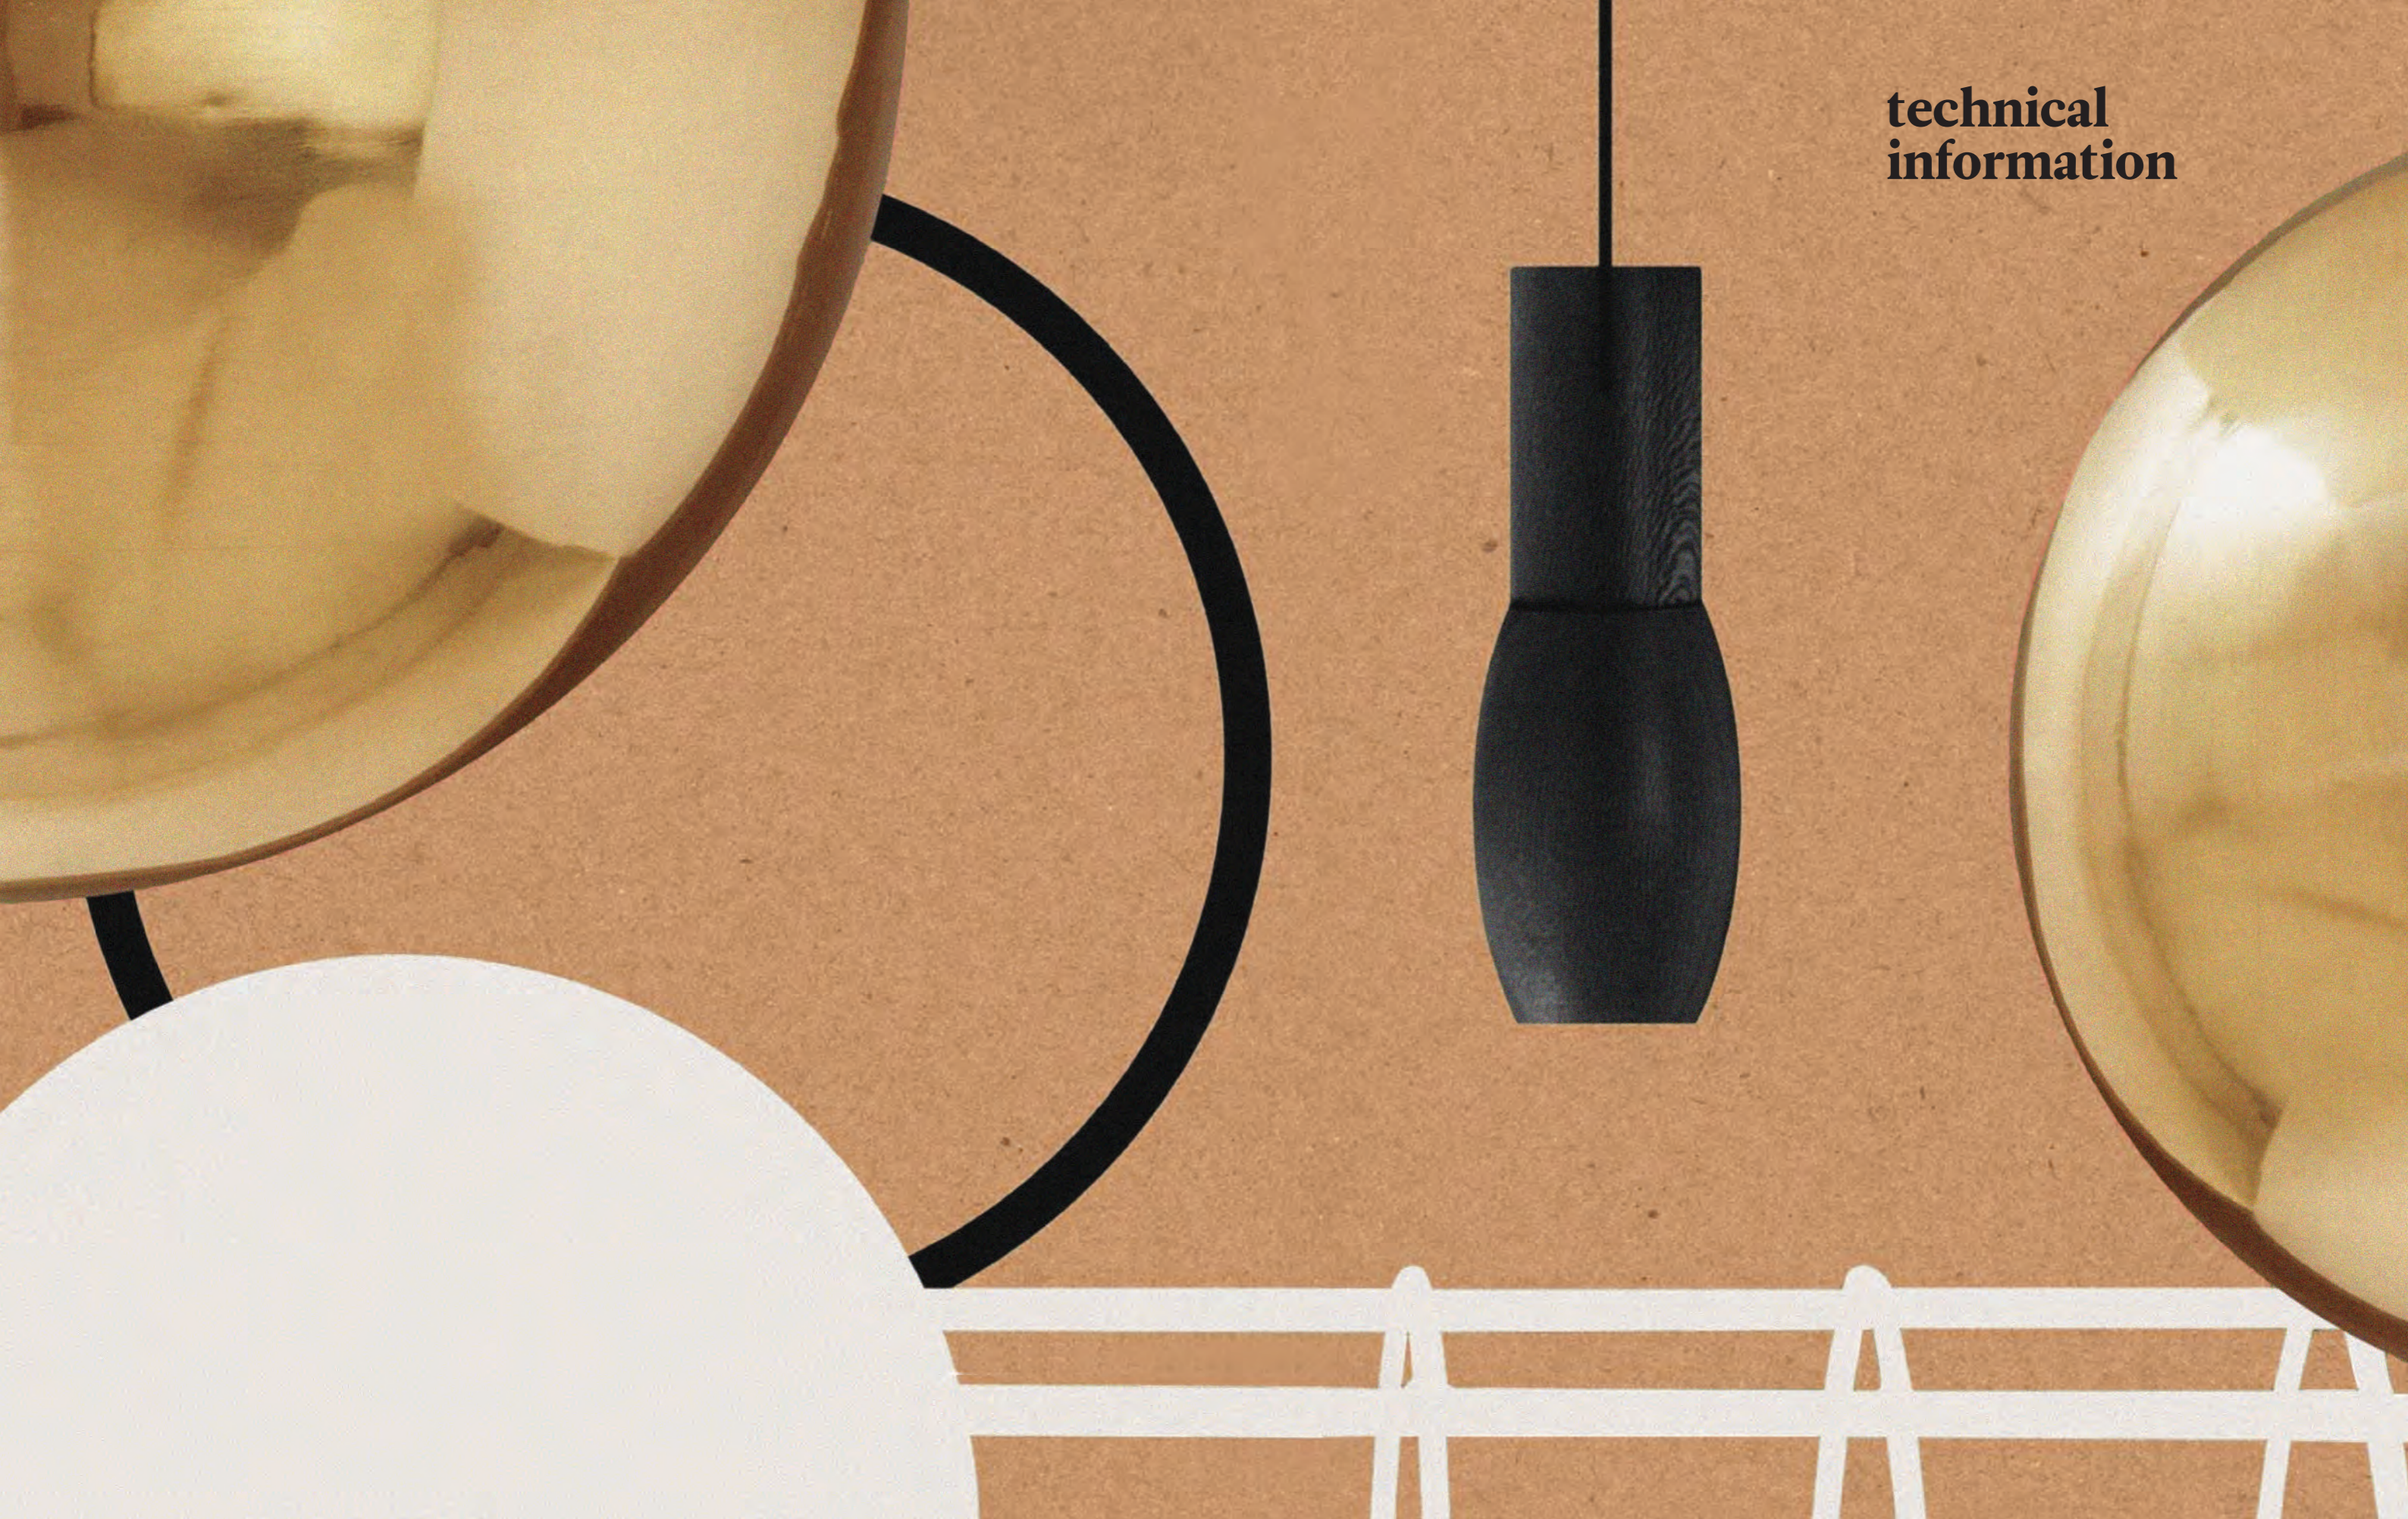

**technical
information**