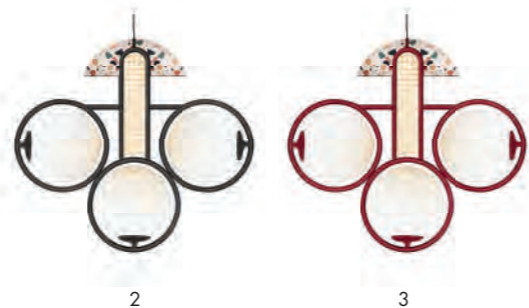

2

67

suspension lamp

1

frame I

w: 70 cm / 28"
d: 18 cm / 7"
h: 64 cm / 25"

structure: lacquered metal, rattan
globes: glass
half-circle: terrazzo
bulbs 3 x LED G9 max. 7W

estrutura: metal lacado, palhinha natural
globos: vidro
meio círculo: terrazzo
lâmpadas 3 x LED G9 máx.7W

2

3

suspension lamp

1

2

frame II

w: 28 cm / 11"
d: 18 cm / 7"
h triangle: 54 cm / 21" h half-circle: 50 cm / 20"

structure: lacquered metal, rattan
globe: glass
triangle/half-circle: terrazzo
bulbs 1 x LED G9 max. 7W