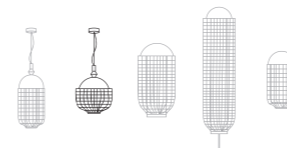

magnolia III

Ø: 31 cm / 12"
h: 42 cm / 17"

top: lacquered metal, polished or satin brass, copper, bronze or nickel
estrutura: lacquered metal, polished or satin brass, copper or nickel
anel: lacquered metal, polished or satin brass, copper, bronze or nickel
abat-jour: cotton
energy saving bulb E27 / 1x23W ☞

topo: metal lacado, latão, cobre, bronze ou nickel polido ou satinado
estrutura: metal lacado, latão, cobre ou nickel polido ou satinado
anel: metal lacado, latão, cobre, bronze ou nickel polido ou satinado
abat-jour: algodão
lâmpada económica E27 / 1x23W ☞