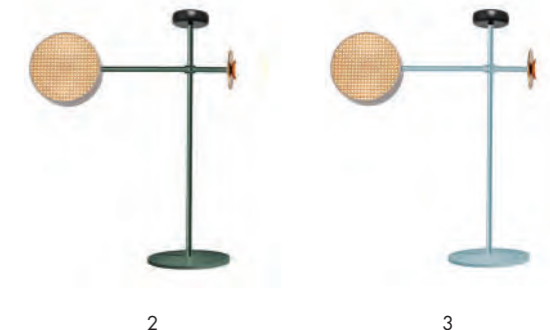

monaco floor (adjustable arm/braço ajustável)

w: 110 cm / 43"
d: 40 cm / 16"
h: 169 cm / 67"

structure: lacquered metal / **detail:** lacquered wood
globes: glass
light cylinders: lacquered metal, natural rattan
circles: polished or satin brass or nickel
bulbs 3 x LED G9 max. 7W ☞

estrutura: metal lacado / **detalhe:** madeira lacado
globos: vidro
cilindros de luz: metal lacado, palhinha natural
círculos: latão ou níquel polido
lâmpadas 3 x LED G9 máx.7W ☞