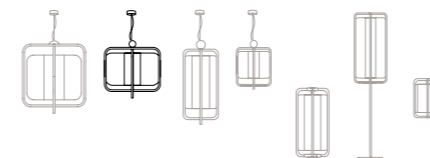

2

3

suspension lamp

1

jules I

Ø: 63 cm / 25"
h: 57 cm / 21"

structure: lacquered metal, polished or satin brass, copper nickel or bronze
tubes: polished brass, nickel cooper or bronze.

abat-jour: linen
energy saving bulb E27 / 1x23W

estrutura: metal lacado, latão, cobre, nickel ou bronze polido ou satinado
tubos: latão, nickel, cobre ou bronze polido
abat-jour: linho
lâmpada económica E27 / 1x23W

2

3

suspension lamp

1

jules II

Ø: 30 cm / 12"
h: 64 cm / 25"