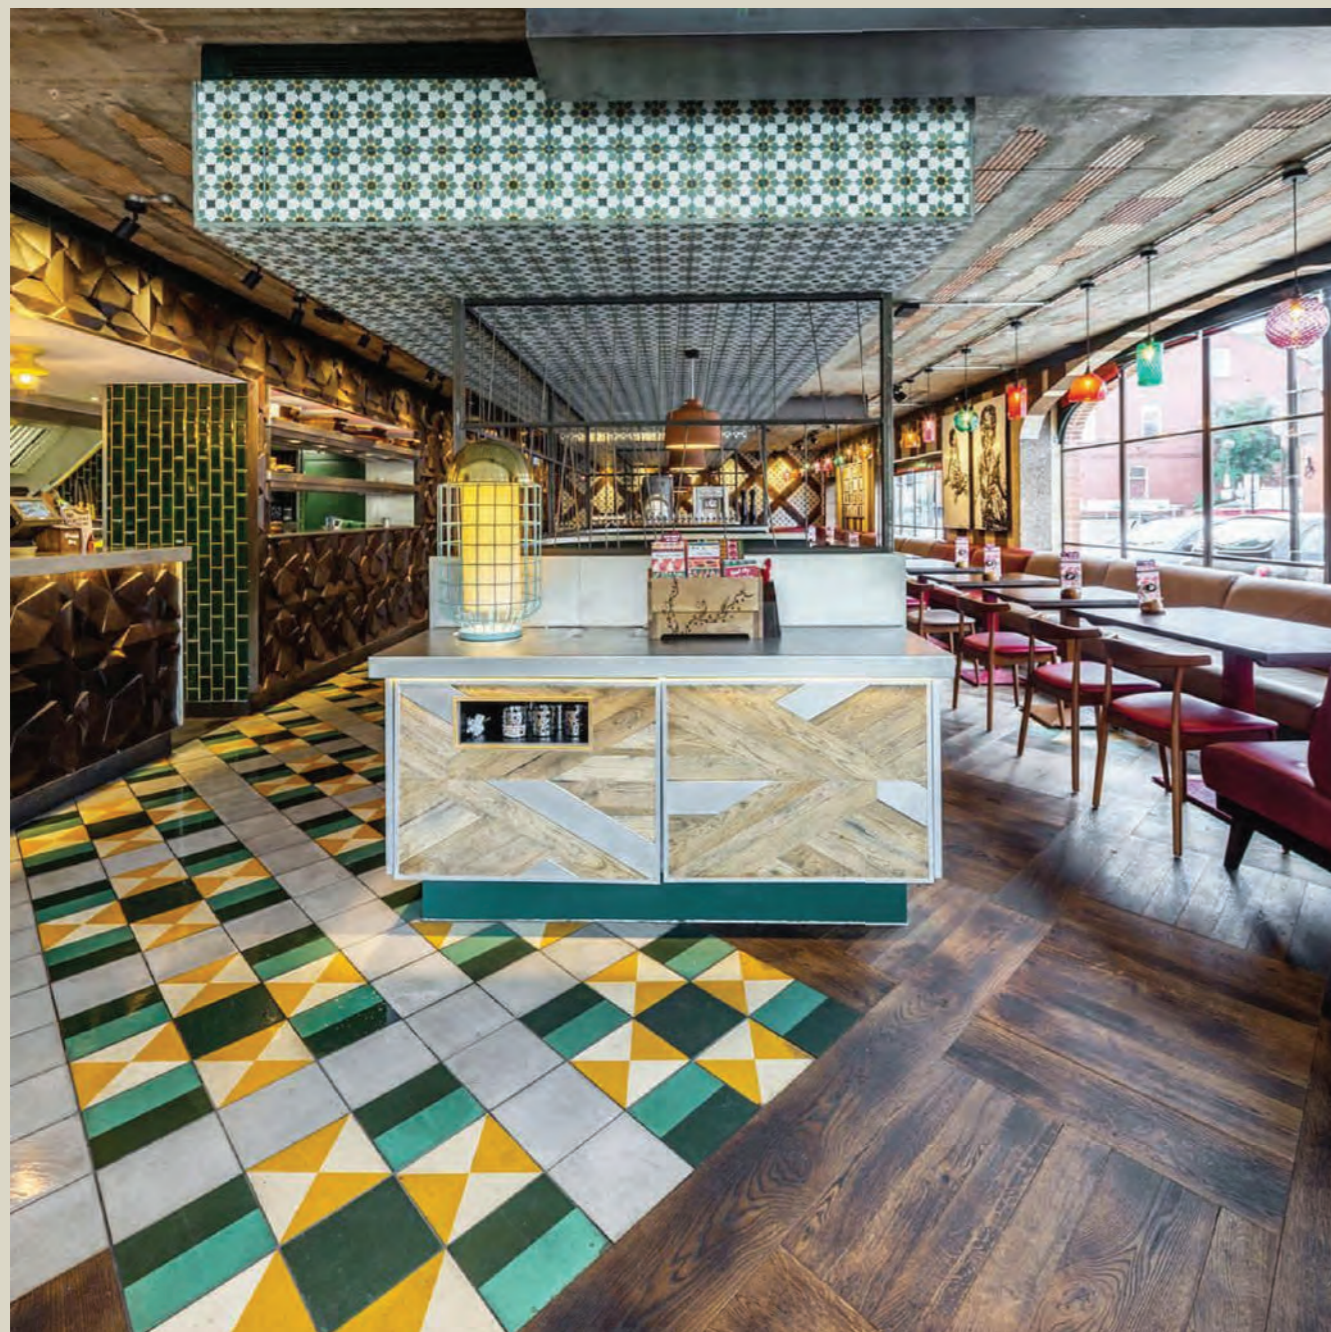

NANDO'S RESTAURANT,
SOUTHAMPTON

table lamp

U.