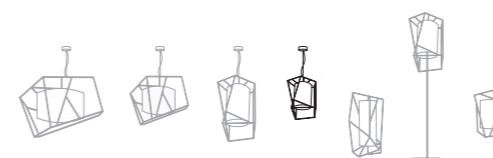

star III

Ø: 35 cm / 14"
h: 53 cm / 21"

structure: lacquered metal, polished or satin brass, copper or nickel
abat-jour: linen
energy saving bulb E27 / 1x23W

estrutura: metal lacado, latão, cobre ou nickel
abat-jour: linho
lâmpada económica E27 / 1x23W