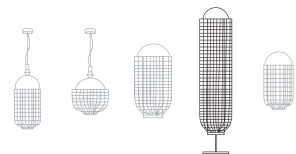

magnolia floor

Ø: 37 cm / 15"
h: 170 cm / 67"

top: lacquered metal, polished or satin brass, copper, bronze or nickel
structure: lacquered metal, polished or satin brass, copper or nickel
abat-jour: cotton
energy saving bulb E27 / 1x23W

topo: metal lacado, latão, cobre, bronze ou nickel polido ou satinado
estrutura: metal lacado, latão, cobre ou nickel polido ou satinado
abat-jour: algodão
lâmpada económica E27 / 1x23W

wall lamp