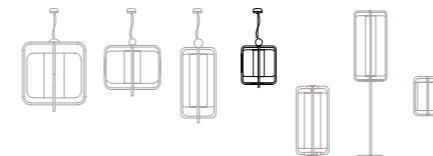

jules III

Ø: 38 cm / 15"
h: 44 cm / 17"

structure: lacquered metal, polished or satin brass, copper nickel or bronze
tubes: polished brass, nickel cooper or bronze.

abat-jour: linen
energy saving bulb E27 / 1x23W

estrutura: metal lacado, latão, cobre, nickel ou bronze polido ou satinado
tubos: latão, nickel, cobre ou bronze polido
abat-jour: linho
lâmpada económica E27 / 1x23W

2