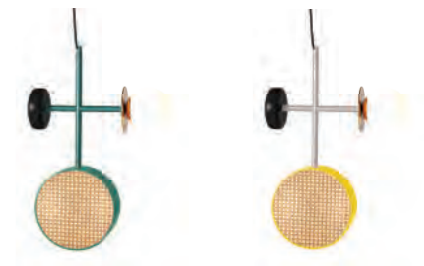

monaco III

w: 44 cm / 17"
d: 15 cm / 6"
h: 70 cm / 28"

structure: lacquered metal / detail: lacquered wood
globes: glass
light cylinders: lacquered metal, natural rattan
circles: polished or satin brass or nickel
bulbs 6 x LED G9 max. 7W

estrutura: metal lacado / detalhe: madeira lacado
globos: vidro
cilindros de luz: metal lacado, palhinha natural
círculos: latão ou níquel polido
lâmpadas 6 x LED G9 máx. 7W