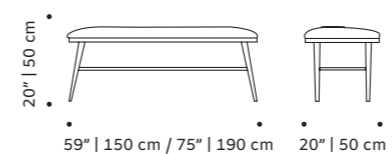

nano

bench

top fabric or leather

feet solid or lacquered wood

weight 22 lb | 10 kg / 26 lb | 12 kg

dimensions w 59" | 150 cm / w 75" | 190 cm

d 20" | 50 cm

h 20" | 50 cm