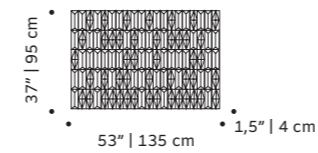

## terra cota

tiles panel

handmade tiles and lacquered wood frame in ivory,  
bronze or black

**weight** 100 lb | 46 kg

**dimensions** w 59" | 150 cm  
d 1,5" | 4 cm  
h 39" | 100 cm

//as pictured  
terracotta milano velasca, sempione and missori  
tiles in terracotta, bronze wood frame

## terra dawn

tiles panel

handmade tiles and lacquered wood frame in ivory,  
bronze or black

**weight** 100 lb | 46 kg

**dimensions** w 59" | 150 cm  
d 1,5" | 4 cm  
h 39" | 100 cm

//as pictured  
terracota milano velasca and sempione in  
wilight, roriz , bronze wood frame