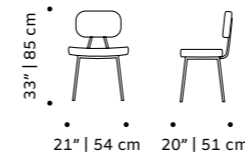

seat height 20" | 50 cm

//as pictured  
olavi clementine seat and barcelona  
paprika back, black lacquered metal feet

// chairs