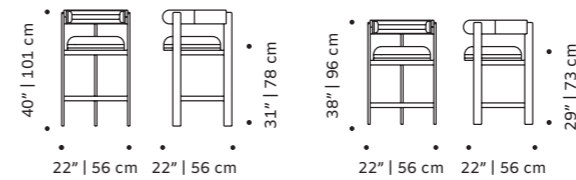

# moulin

bar chair

**top** fabric or leather

**structure** beech solid wood and plywood

**applications** polished/satin brass, copper or nickel

**weight** 24 lb | 11 kg  
**dimensions** w 22" | 56 cm  
 d 22" | 56 cm  
 h counter 38" | 96 cm  
 seat height counter 29" | 73 cm  
 h bar 40" | 101 cm  
 seat height bar 31" | 78 cm