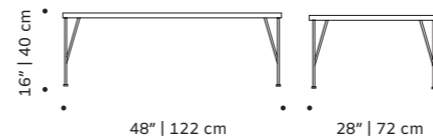

caldas

center table

- **top** handmade tiles available in pattern, stripes plain, gaudí, circles, stripes, with or without glass
- **structure** wood for indoor or lacquered metal for outdoor
- **feet** lacquered metal
- **use** outdoor and indoor
- **weight** 59 lb | 32 kg
- **dimensions** w 48" | 122 cm
  d 28" | 72 cm
  h 16" | 40 cm