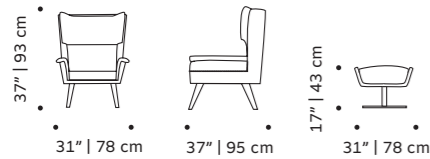

//as pictured
top: seta coio leather interior, wire 04
exterior, plated brass swivel base
bottom: seta coio leather interior, latch 07
exterior, beech 056-2 solid wood feet