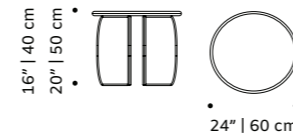

# mimi

armchair

**structure** fabric or leather

**base** solid wood

**dimensions** w 25,6" | 65 cm

d 25,6" | 65 cm

h 28" | 72 cm

seat height 16" | 40 cm

# mimi

chair

**structure** fabric or leather

**base** solid wood

**dimensions** w 20" | 50cm  
 d 20" | 50 cm  
 h 30" | 75 cm  
 seat height 18" | 46 cm

//as pictured  
 gipsy ocre structure,  
 056-0 beech solid wood base

# duplex

side table

**small base** natural oak or walnut, lacquered metal or lacquered wood

**big base** travertine or terrazzo marble

**dimensions** Ø 24" | 60 cm  
h 20" | 51,5 cm

//as pictured  
**top:** ivory lacquered metal small base, travertine marble big base  
**bottom:** natural walnut small base, travertine marble big base

# cactus

side table

**top** marble, wood veneer or lacquered wood  
**base** marble, wood veneer or lacquered wood  
**dimensions** ø 24" | 60 cm  
 h 16" | 40 cm  
 20" | 50 cm

//as pictured  
top: terrazzo sage  
bottom: terrazzo green