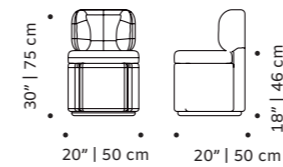

## mimi

chair

**structure** fabric or leather

**base** solid wood

**dimensions** w 20" | 50cm  
d 20" | 50 cm  
h 30" | 75 cm  
seat height 18" | 46 cm

//as pictured  
gipsy ocre structure,  
056-0 beech solid wood base