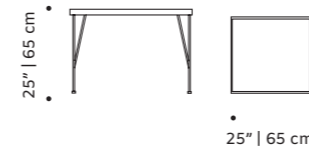

caldas

side table

top handmade tiles available in pattern, stripes

plain, gaudí, circles, stripes, with or without glass

structure wood for indoor or lacquered metal for outdoor

feet lacquered metal

use outdoor and indoor

weight 37 lb | 17 kg

dimensions w 25" | 65 cm

d 25" | 65 cm

h 25" | 65 cm