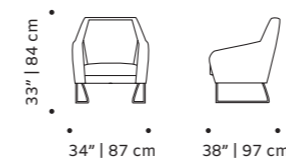

croix I

armchair

top fabric or leather

feet polished/satin brass, copper or nickel or lacquered metal

weight 33 lb | 15 kg

dimensions w 34" | 87 cm

d 38" | 97 cm

h 33" | 84 cm

seat height 17" | 43 cm