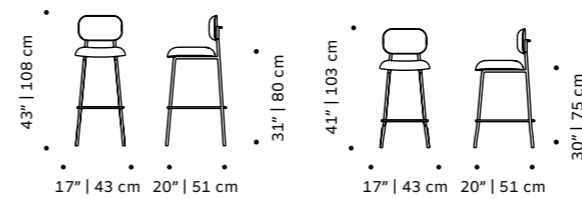

miami

bar chair

top fabric or leather

feet lacquered metal

applications polished/satin brass, copper or nickel

weight 17 lb | 8 kg

dimensions w 17" | 43 cm

d 20" | 51 cm

h counter 41" | 103 cm

seat height counter 30" | 75 cm

h bar 43" | 108 cm

seat height bar 31" | 80 cm