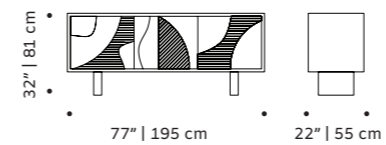

olga

sideboard

structure lacquered mdf

feet solid wood

handles plywood veneer

weight 158 lb | 72 kg

dimensions w 77" | 195 cm

d 22" | 55 cm

h 32" | 81 cm