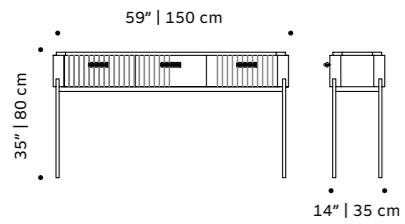

//as pictured
top: estremoze marble top, natural walnut structure, polished brass handles, plated brass feet
bottom: estremoze marble top, natural walnut structure, polished inox handles and feet