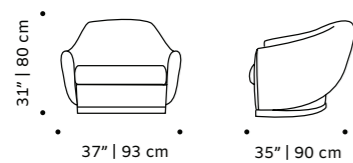

## grace

armchair

**top** fabric or leather

**base** polished/satin brass, copper or nickel

**weight** 70 lb | 32 kg

**dimensions** w 37" | 93 cm  
d 35" | 90 cm  
h 31" | 80 cm  
seat height 15" | 39 cm

//as pictured  
alston flamingo, paris champagne piping,  
polished brass base