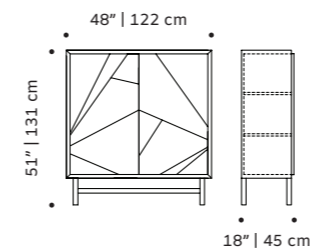

jazz

bar cabinet

structure plywood veneer or lacquered MDF

doors lacquered MDF or decapé

applications polished/satin brass, copper or nickel or oxidized brass

weight 187 lb | 85 kg

dimensions w 48" | 122 cm

d 18" | 45 cm

h 51" | 131 cm