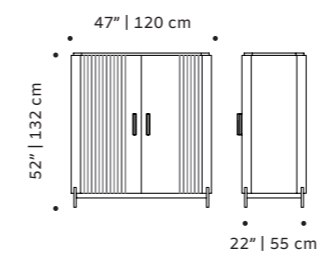

# malcolm

bar cabinet

- top** marble
- structure** plywood veneer
- handles** polished/satin brass or nickel
- feet** plated brass or inox
- weight** 397 lb | 180 kg
- dimensions** w 47" | 120 cm  
d 22" | 55 cm  
h 52" | 132 cm