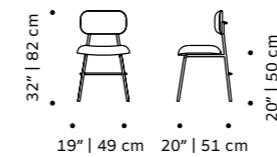

miami

chair

top fabric or leather

feet lacquered metal

applications polished/satin brass, copper or nickel

weight 14 lb | 7 kg

dimensions w 19" | 49 cm

d 20" | 51 cm

h 32" | 82 cm

seat height 20" | 50 cm