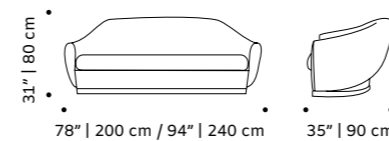

grace

couch

- **top** fabric or leather
- **base** polished/satin brass, copper or nickel
- **weight** 154 lb | 70 kg / 176 lb | 80 kg
- **dimensions** w 78" | 200 cm / w 94" | 240 cm
  d 35" | 90 cm
  h 31" | 80 cm
  seat height 17" | 43 cm