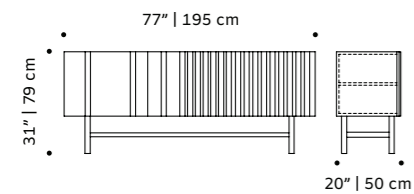

## go

sideboard

**structure** plywood veneer, laquered MDF

or decape

**weight** 158 lb | 72 kg

**dimensions** w 77" | 195 cm

d 20" | 50 cm

h 31" | 79 cm