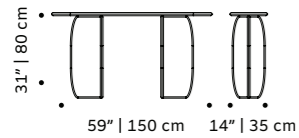

cactus

console

top marble, wood veneer or lacquered wood
base marble, wood veneer or lacquered wood
dimensions w 59" | 150 cm
d 14" | 35 cm
h 31" | 80 cm

//as pictured
travertine