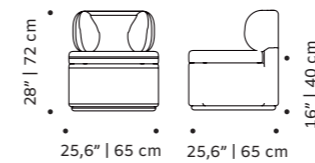

# mimi

armchair

**structure** fabric or leather

**base** solid wood

**dimensions** w 25,6" | 65 cm

d 25,6" | 65 cm

h 28" | 72 cm

seat height 16" | 40 cm