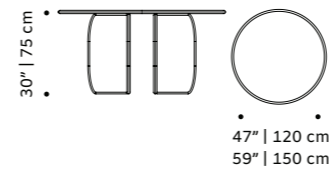

cactus

dinner table

top marble (merrazzo top only for 120cm), wood veneer or lacquered wood

base marble, wood veneer or lacquered wood

dimensions Ø 47" | 120 cm
59" | 150 cm
h 30" | 75 cm

//as pictured
top: sand yellow lacquered wood
bottom: travertine top, terrazzo red base