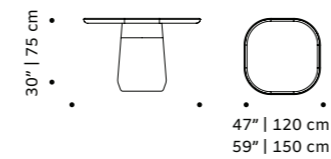

## poppy

dinner table

**top** marble extremoz or travertino,  
wood lacquered matte

**base** marble extremoz ribbed or  
marble travertino ribbed

**weight** 551 lb | 250 kg / 992 lb | 450 kg

**dimensions** w 47" | 120 cm  
59" | 150 cm  
d 47" | 120 cm  
59" | 150 cm  
h 30" | 75 cm