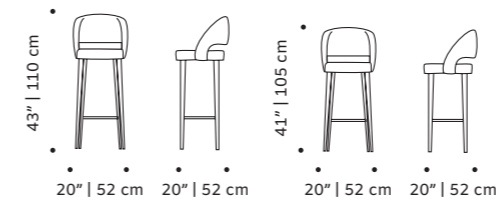

## ava

bar chair

- top** fabric or leather
- feet** solid or lacquered wood
- fittings** polished/satin brass, copper or nickel
- weight** 22 lb | 10 kg
- dimensions**
  - w 20" | 52 cm
  - d 20" | 52 cm
  - h counter 41" | 105 cm
  - seat height counter 30" | 75 cm
  - h bar 43" | 110 cm
  - seat height bar 31" | 80 cm