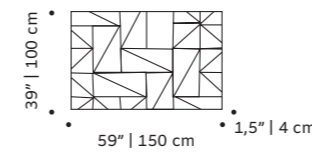

# tejo

tiles panel

handmade tiles and lacquered wood frame in ivory, bronze or black

**colors for the tiles** available colors in pages 197-198

**weight** 124 lb | 54 kg

**dimensions** w 59" | 150 cm  
d 1,5" | 4 cm  
h 39" | 100 cm