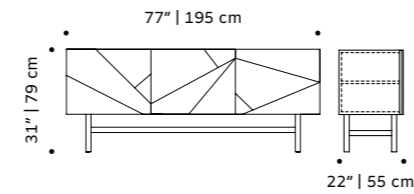

jazz

sideboard

structure plywood veneer
doors lacquered MDF
applications polished/satin brass, copper or nickel or oxidized brass
weight 158 lb | 72 kg
dimensions w 77" | 195 cm
d 22" | 55 cm
h 31" | 79 cm