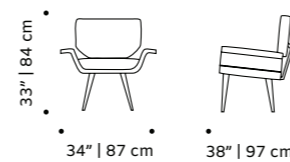

ivy

armchair

- **top** fabric or leather
- **feet** solid or lacquered wood
- **back detail** lacquered metal
- **fittings** polished/satin brass or nickel
- **weight** 33 lb | 15 kg
- **dimensions** w 34" | 87 cm
  d 38" | 97 cm
  h 33" | 84 cm
  seat height 17" | 44 cm