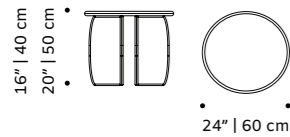

cactus

side table

- **top** marble, wood veneer or lacquered wood
- **base** marble, wood veneer or lacquered wood
- **dimensions** ø 24" | 60 cm
  h 16" | 40 cm
  20" | 50 cm

//as pictured
top: terrazzo sage
bottom: terrazzo green