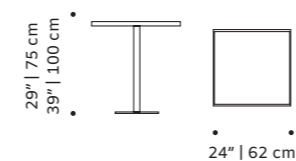

// dinner tables

//as pictured
top: sage stripes ceramic top, sage wood structure, sage lacquered metal base
bottom: ocean circles ceramic tiles top, moss wood structure, moss lacquered metal feet