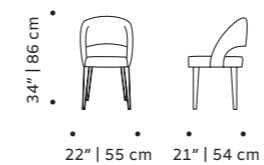

ava

chair

- **top** fabric or leather
- **feet** solid or lacquered wood
- **fittings** polished/satin brass, copper or nickel
- **weight** 22 lb | 10 kg
- **dimensions** w 22" | 55 cm
  d 21" | 54 cm
  h 34" | 86 cm
  seat height 18" | 46 cm