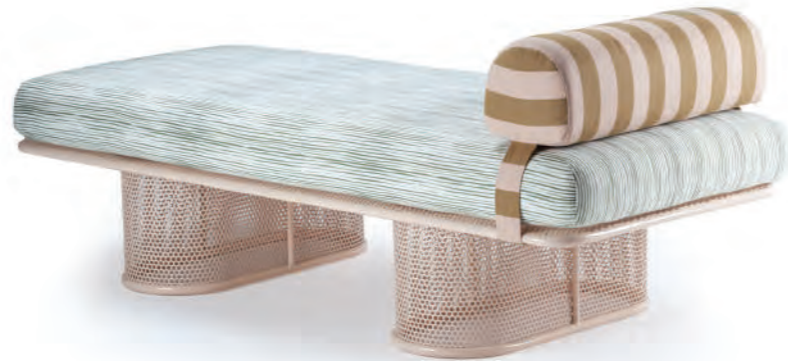

riviera

bench

top fabric
structure stainless steel 304
dimensions w 160/180/190 cm
d 70 cm
h 56 cm

//as pictured
stello green and belmondo 005 cushion, nude
stainless steel 304 structure