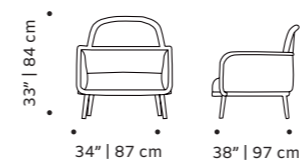

seat height 17" | 43 cm

// armchairs

//as pictured

top: natural oak structure, paris petrol  
back and seat

bottom: natural oak structure, paris teja  
back and seat