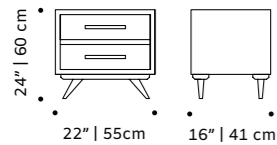

## space

bedside table

**structure/drawers** plywood veneer,

laquered MDF or decapé

**weight** 37 lb | 17 kg

**dimensions** w 22" | 55 cm

d 16" | 41 cm

h 24" | 60 cm