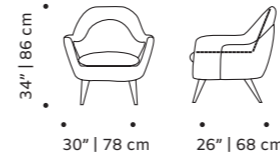

frida

armchair

- **top** fabric or leather
- **feet** solid or lacquered wood
- **fittings** polished/satin brass, copper or nickel
- **weight** 44 lb | 20 kg
- **dimensions** w 30" | 78 cm
  d 26" | 68 cm
  h 34" | 86 cm
  seat height 16" | 41 cm