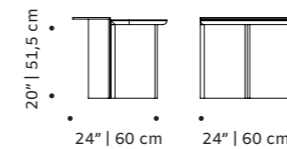

//as pictured
top: ivory lacquered metal small base, travertine marble big base
bottom: natural walnut small base, travertine marble big base