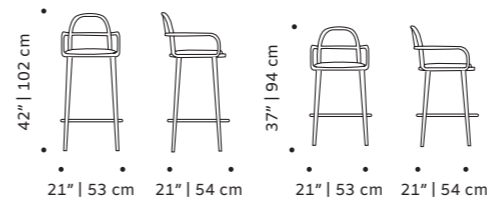

luc

bar chair

- **structure** solid or lacquered wood
- **seat (optional)** fabric or leather
- **ring** lacquered metal or polished/satin brass, copper or nickel
- **weight** 23 lb | 10 kg
- **dimensions**
  - w 21" | 53 cm
  - d 21" | 54 cm
  - h counter 37" | 94 cm
  - seat height counter 28" | 70 cm
  - h bar 42" | 102 cm
  - seat height bar 31" | 78 cm