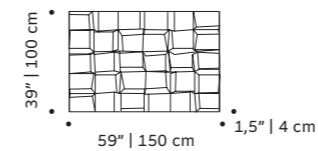

# douro

tiles panel

handmade tiles and lacquered wood frame in ivory, bronze or black

**colors** available colors in pages 197-198

**weight** 133 lb | 60 kg

**dimensions** w 59" | 150 cm  
d 1,5" | 4 cm  
h 39" | 100 cm