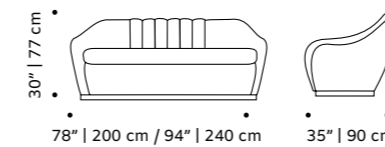

gia round

couch

top fabric or leather

base polished/satin brass, copper or nickel

weight 132 lb | 60 kg / 154 lb | 70 kg

dimensions w 78" | 200 cm / w 94" | 240 cm

d 35" | 90 cm

h 30" | 77 cm

seat height 17" | 43 cm