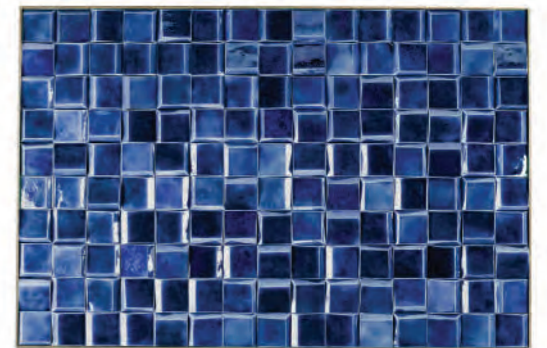

// tiles panels

//as pictured  
top: tua and tua stripes tiles in white gloss,  
black wood frame  
bottom: tua and tua stripes tiles in rose matte,  
black wood frame

# douro

tiles panel

handmade tiles and lacquered wood frame in ivory, bronze or black

**colors** available colors in pages 197-198

**weight** 133 lb | 60 kg

**dimensions** w 59" | 150 cm  
d 1,5" | 4 cm  
h 39" | 100 cm