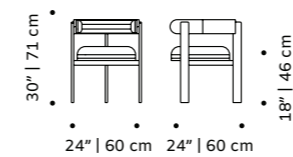

h 30" | 71 cm

seat height 18" | 46 cm

// chair

//as pictured

//as pictured

beech 056-0 solid wood structure,  
EC00L Garden Leaf 20 back and seat