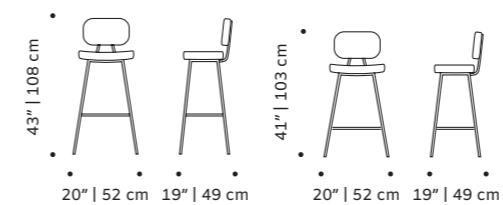

## state

bar chair

**top** fabric or leather

**feet** polished/satin brass, copper or nickel or lacquered metal

**weight** 15 lb | 7 kg

**dimensions** w 20" | 52 cm  
d 19" | 49 cm  
h counter 41" | 103 cm  
seat height counter 30" | 75 cm  
h bar 43" | 108 cm  
seat height bar 31" | 80 cm