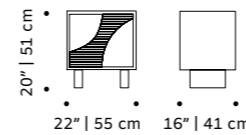

olga

bedside table

structure lacquered mdf

feet solid wood

handles plywood veneer

weight 37 lb | 17 kg

dimensions w 22" | 55 cm

d 16" | 41 cm

h 20" | 51 cm