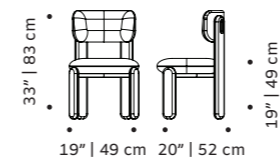

choux

chair

- **top** fabric or leather
- **structure** beech solid wood
- **applications** beech solid wood
- **dimensions** w 22" | 55 cm
  d 21" | 53 cm
  h 34" | 86 cm
  seat height 19" | 48 cm