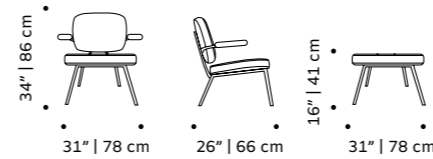

state

armchair

- **top** fabric or leather
- **feet** polished/satin brass, copper or nickel or lacquered metal
- **weight** 48 lb | 22 kg
- **dimensions** w 31" | 78 cm
  d 26" | 66 cm
  h 34" | 86 cm
  seat height 16" | 41 cm