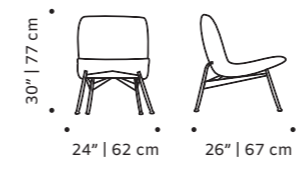

chiado

armchair

- **top** fabric or leather
- **feet** lacquered metal
- **weight** 46 lb | 21 kg
- **dimensions** w 24" | 62 cm
  d 26" | 67 cm
  h 30" | 77 cm
  seat height 17" | 44 cm