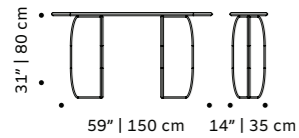

//as pictured
travertine