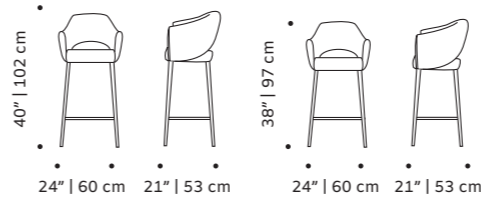

# grace

bar chair

- top** fabric or leather
- feet** solid or lacquered wood
- ring** polished/satin brass, copper or nickel or lacquered metal
- weight** 22 lb | 10 kg
- dimensions**
  - w 24" | 60 cm
  - d 21" | 53 cm
  - h counter 38" | 97 cm
  - seat height counter 28" | 70 cm
  - h bar 40" | 102 cm
  - seat height bar 29" | 75 cm