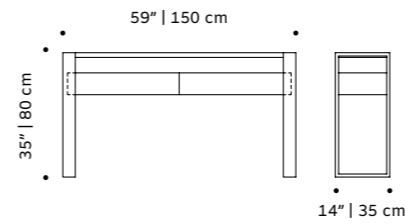

iron

console

- **structure** plywood veneer, lacquered MDF or decap
- **feet** plated brass, copper or nickel or lacquered metal
- **weight** 90 lb | 41 kg
- **dimensions** w 59" | 150 cm
  d 14" | 35 cm
  h 35" | 80 cm