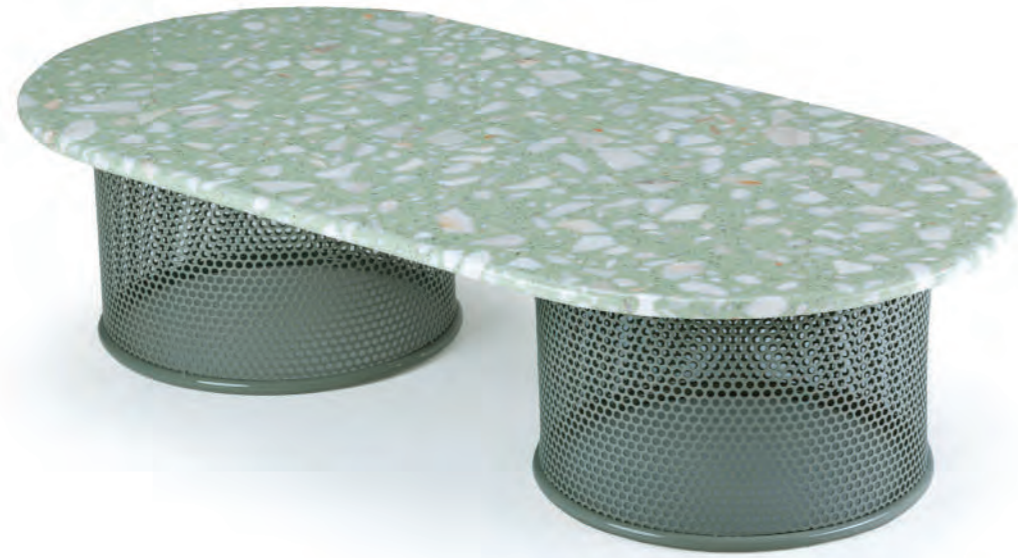

riviera

center tables

top marble
structure stainless steel 304
dimensions w 120 cm
d 60 cm
h 30 cm