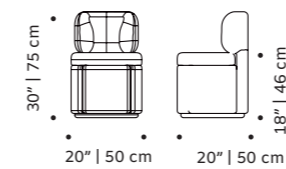

## riviera

vases

**tube** fabric  
**structure** stainless steel 304  
**dimensions** left Ø 40 cm  
 h 47 cm  
 right Ø 26 cm  
 h 36 cm

//as pictured  
 left: nude, sage stainless steel 304 structure  
 right: lilac, earth stainless steel 304  
 structure

# mimi

armchair

**structure** fabric or leather

**base** solid wood

**dimensions** w 25,6" | 65 cm

d 25,6" | 65 cm

h 28" | 72 cm

seat height 16" | 40 cm

# choux

bar chair

- top** fabric or leather
- structure** beech solid wood
- applications** beech solid wood
- dimensions** w 19" | 48 cm  
d 20" | 50 cm  
h counter 39" | 100 cm  
seat height counter 28" | 71 cm  
h bar 41" | 105 cm  
seat height bar 30" | 76 cm

# mimi

chair

**structure** fabric or leather

**base** solid wood

**dimensions** w 20" | 50cm  
 d 20" | 50 cm  
 h 30" | 75 cm  
 seat height 18" | 46 cm

//as pictured  
 gipsy ocre structure,  
 056-0 beech solid wood base