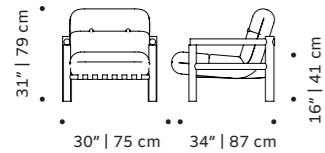

james

armchair

- **top** fabric or leather
- **structure** solid wood
- **tubes** solid or lacquered wood
- **dimensions** w 31" | 77 cm
  d 33" | 84 cm
  h 30" | 76 cm
  seat height 16" | 40 cm

//as pictured
racer pink sand, 056-0 ash solid wood
structure, white lacquered wood matte tubes