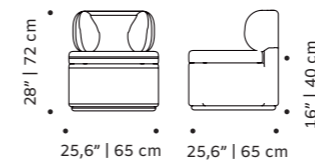

## riviera

vases

**tube** fabric  
**structure** stainless steel 304  
**dimensions** left Ø 40 cm  
 h 47 cm  
 right Ø 26 cm  
 h 36 cm

//as pictured  
 left: nude, sage stainless steel 304 structure  
 right: lilac, earth stainless steel 304  
 structure

## terra cota

tiles panel

handmade tiles and lacquered wood frame in ivory,  
bronze or black

**weight** 100 lb | 46 kg

**dimensions** w 59" | 150 cm  
d 1,5" | 4 cm  
h 39" | 100 cm

//as pictured  
terracotta milano velasca, sempione and missori  
tiles in terracotta, bronze wood frame

## terra dawn

tiles panel

handmade tiles and lacquered wood frame in ivory,  
bronze or black

**weight** 100 lb | 46 kg

**dimensions** w 59" | 150 cm  
d 1,5" | 4 cm  
h 39" | 100 cm

//as pictured  
terracota milano velasca and sempione in  
wilight, roriz , bronze wood frame

# mimi

armchair

**structure** fabric or leather

**base** solid wood

**dimensions** w 25,6" | 65 cm

d 25,6" | 65 cm

h 28" | 72 cm

seat height 16" | 40 cm