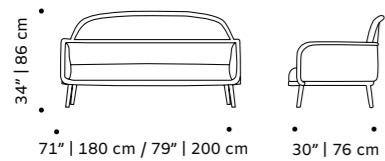

luc

settee

structure solid or lacquered wood
back and seat fabric or leather
weight 77 lb | 35 kg / 99 lb 45 kg
dimensions w 71" | 180 cm / w 79" | 200 cm
d 30" | 76 cm
h 34" | 86 cm
seat height 17" | 43 cm

//as pictured
top: natural oak structure, paris salmon
back and seat
bottom: natural oak structure, paris light blue
back and seat