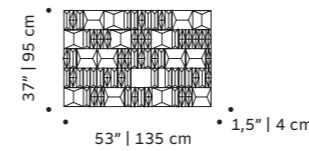

# riviera

center tables

**top** marble  
**structure** stainless steel 304  
**dimensions** w 120 cm  
 d 60 cm  
 h 30 cm

//as pictured  
 top: terrazzo sage marble top, sage stainless steel 304 base  
 bottom: terrazzo sage marble top, lilac stainless steel 304 base

# riviera

modular couch table

**top** marble  
**structure** stainless steel 304  
**dimensions** w 90 cm  
 d 45 cm  
 h 30 cm

//as pictured  
 travertine marble top, nude stainless steel 304 base

// outdoor collection

## riviera

vases

**tube** fabric  
**structure** stainless steel 304  
**dimensions** left Ø 40 cm  
 h 47 cm  
 right Ø 26 cm  
 h 36 cm

//as pictured  
 left: nude, sage stainless steel 304 structure  
 right: lilac, earth stainless steel 304  
 structure

## terra cota

tiles panel

handmade tiles and lacquered wood frame in ivory,  
bronze or black

**weight** 100 lb | 46 kg

**dimensions** w 59" | 150 cm  
d 1,5" | 4 cm  
h 39" | 100 cm

//as pictured  
terracotta milano velasca, sempione and missori  
tiles in terracotta, bronze wood frame