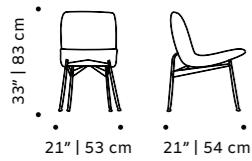

chiado

chair

- **top** fabric or leather
- **feet** lacquered metal
- **weight** 20 lb | 9 kg
- **dimensions** w 21" | 53 cm
  d 21" | 54 cm
  h 33" | 83 cm
  seat height 19" | 48 cm

//as pictured
delfos 25 black, black
lacquered metal feet