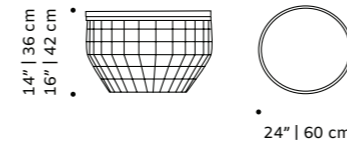

new air

side table

- **top** marble, plywood veneer, lacquered MDF or decape
- **base** polished/satin brass, copper or nickel for indoor or lacquered metal for outdoor
- **use** indoor and outdoor
- **weight** 24 lb | 11 kg
- **dimensions** ø 24" | 60 cm
  h 14" | 36 cm / h 16" | 42 cm