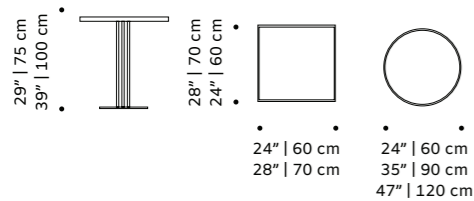

# praga marble

dinner table

**top** printed glass, marble and lacquered wood  
**base** lacquered metal  
**use** outdoor and indoor

**dimensions**

- 1 w 28" | 70 cm / w 24" | 60 cm  
 d 28" | 70 cm / d 24" | 60 cm  
 h 29" | 75 cm / h 39" | 100 cm
- 2 Ø 24" | 60 cm / Ø 35" | 90 cm / Ø 47" | 120 cm  
 h 29" | 75 cm / h 39" | 100 cm