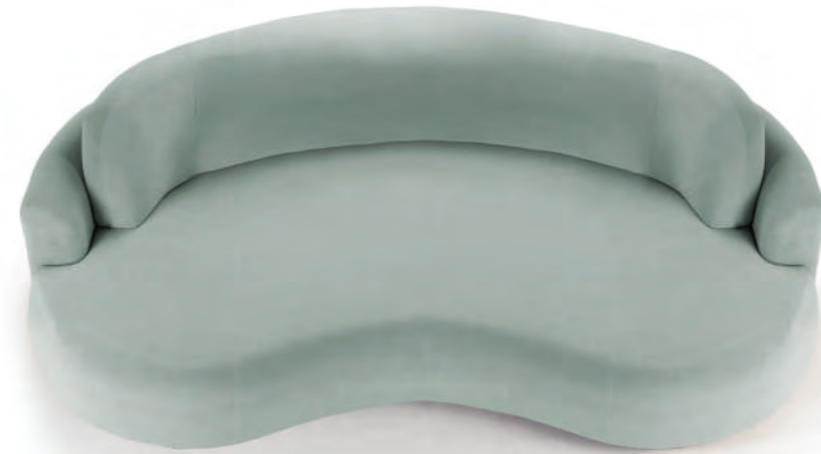

## naked

modular couch

**top** fabric or leather  
**base** solid or lacquered wood

//as pictured  
**top:** paris mousse  
**base:** natural beech

// modular couch

w 95" | 240 cm  
d 52" | 132 cm  
h 31" | 78 cm  
seat height 15" | 40 cm