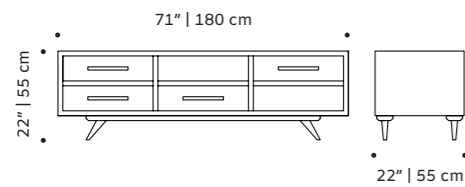

## space

tv bench

**structure/drawers** plywood veneer,  
laquered MDF or decapé  
**weight** 165 lb | 75 kg  
**dimensions** w 71" | 180 cm  
d 22" | 55 cm  
h 22" | 55 cm

//as pictured  
**top:** natural walnut structure, natural oak drawers  
**bottom:** natural oak structure, natural walnut drawers