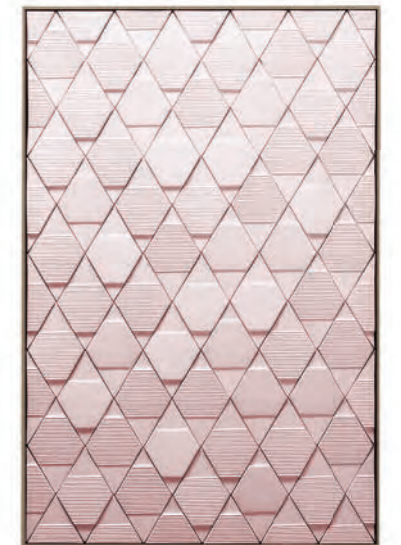

## terra dawn

tiles panel

handmade tiles and lacquered wood frame in ivory,  
bronze or black

**weight** 100 lb | 46 kg

**dimensions** w 59" | 150 cm  
d 1,5" | 4 cm  
h 39" | 100 cm

//as pictured  
terracota milano velasca and sempione in  
wilight, roriz , bronze wood frame

## tua

tiles panel

handmade tiles and lacquered wood frame in ivory,  
bronze or black

**colors for the tiles** available colors in pages 197-198

**weight** 100 lb | 46 kg

**dimensions** w 59" | 150 cm  
d 1,5" | 4 cm  
h 39" | 100 cm

// tiles panels

//as pictured  
top: tua and tua stripes tiles in white gloss,  
black wood frame  
bottom: tua and tua stripes tiles in rose matte,  
black wood frame