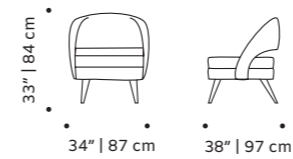

ava

armchair

- **top** fabric or leather
- **feet** solid or lacquered wood
- **fittings** polished/satin brass, copper or nickel
- **weight** 48 lb | 22 kg
- **dimensions** w 34" | 87 cm
  d 38" | 97 cm
  h 33" | 84 cm
  seat height 15" | 39 cm