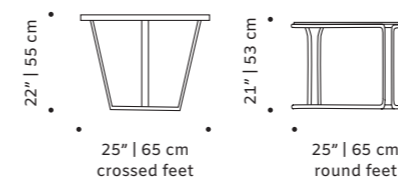

caldas round

side table

- **top** handmade tiles available in pattern, stripes plain, gaudí, circles, stripes, with ou without glass
- **structure** wood for indoor or lacquered metal for outdoor
- **feet** lacquered metal
- **use** outdoor and indoor
- **weight** 37 lb | 17 kg
- **dimensions** 1 Ø 25" | 65 cm
  h 22" | 55 cm
  2 Ø 25" | 65 cm
  h 21" | 53 cm