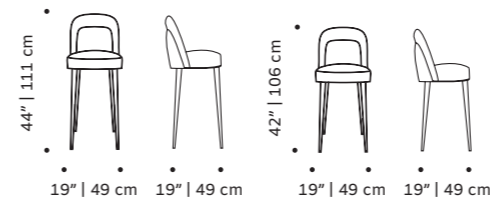

## frida

bar chair

- top** fabric or leather
- feet** solid or lacquered wood
- fittings** polished/satin brass, copper or nickel
- weight** 22 lb | 10 kg
- dimensions**
  - w 19" | 49 cm
  - d 19" | 49 cm
  - h counter 42" | 106 cm
  - seat height counter 29" | 75 cm
  - h bar 44" | 111 cm
  - seat height bar 31" | 80 cm