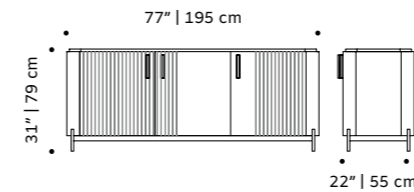

malcolm

sideboard

top marble

structure plywood veneer

handles polished/satin brass or nickel

feet plated brass or inox

weight 342 lb | 155 kg

dimensions w 77" | 195 cm

d 22" | 55 cm

h 31" | 79 cm