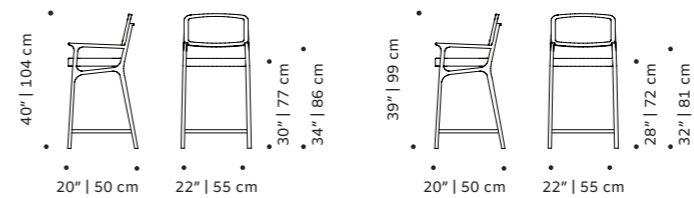

# karl

bar chair

**structure** natural rattan and solid wood, choose from solid or lacquer colors

**seat** fabric or leather

**weight** 22 lb | 10 kg

**dimensions**  
 w 22" | 55 cm  
 d 20" | 50 cm  
 h counter 41" | 104 cm  
 seat height counter 30" | 77 cm  
 h bar 39" | 99 cm  
 seat height bar 28" | 72 cm