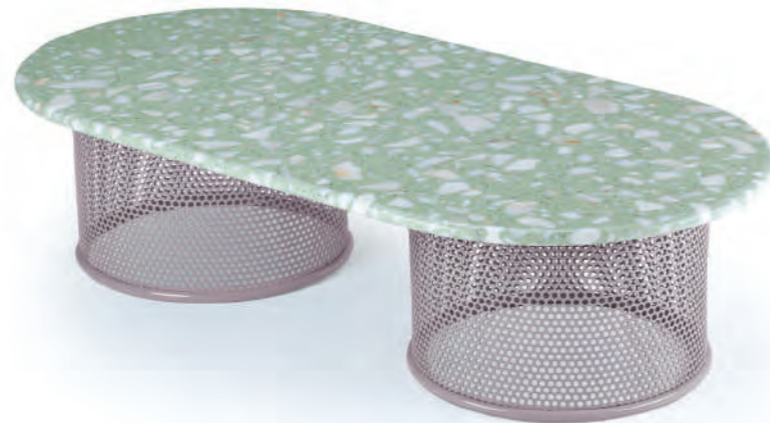

# riviera

side table

**top** marble  
**structure** stainless steel 304  
**dimensions** Ø 60 cm  
 h 40 cm

//as pictured  
 top: travertine marble top, nude stainless steel 304 base  
 bottom: travertine marble top, earth stainless steel 304 base

# riviera

center tables

**top** marble  
**structure** stainless steel 304  
**dimensions** w 120 cm  
 d 60 cm  
 h 30 cm

//as pictured  
 top: terrazzo sage marble top, sage stainless steel 304 base  
 bottom: terrazzo sage marble top, lilac stainless steel 304 base

# riviera

modular couch table

**top** marble  
**structure** stainless steel 304  
**dimensions** w 90 cm  
 d 45 cm  
 h 30 cm

//as pictured  
 travertine marble top, nude stainless steel 304 base

// outdoor collection