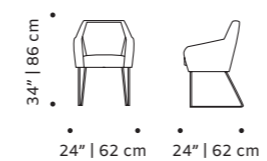

croix

chair

top fabric or leather

feet polished/satin brass, copper or nickel or lacquered metal

weight 33 lb | 15 kg

dimensions w 24" | 62 cm

d 24" | 62 cm

h 34" | 86 cm

seat height 19" | 49 cm