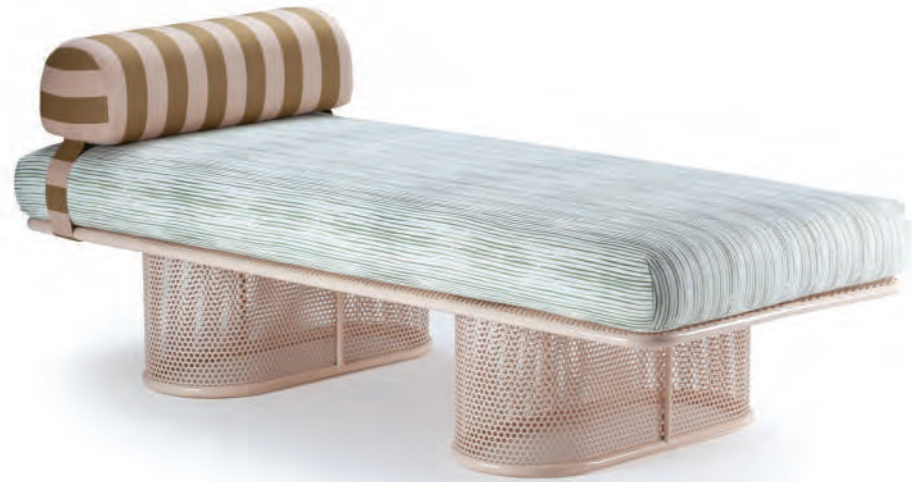

riviera

bench

top fabric
structure stainless steel 304
dimensions w 160/180/190 cm
d 70 cm
h 56 cm

//as pictured
stello green and belmondo 005 cushion, nude
stainless steel 304 structure

riviera

daybed

top fabric
structure stainless steel 304
dimensions w 190 cm
d 79 cm
h 69 cm

//as pictured
raja esmeche blanco/verde oscuro,
sage stainless steel 304 structure

// outdoor