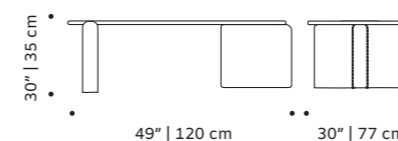

**use** indoor and outdoor

**weight** 253 lb | 115 kg

**dimensions** w 49" | 120 cm  
d 30" | 77 cm  
h 30" | 35 cm

//as pictured  
estremo matte marble top, nero marquina marble  
right base, estremo rosa matte marble left base