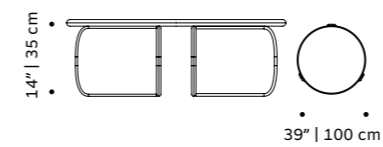

cactus

center table

top marble, wood veneer or lacquered wood
base marble, wood veneer or lacquered wood
dimensions Ø 39" | 100 cm
h 14" | 35 cm

//as pictured
top: terrazzo red
bottom: travertine