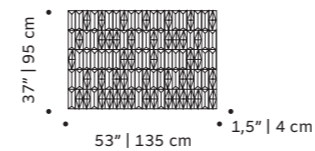

## riviera

vases

**tube** fabric  
**structure** stainless steel 304  
**dimensions** left Ø 40 cm  
 h 47 cm  
 right Ø 26 cm  
 h 36 cm

//as pictured  
 left: nude, sage stainless steel 304 structure  
 right: lilac, earth stainless steel 304  
 structure

## terra cota

tiles panel

handmade tiles and lacquered wood frame in ivory,  
bronze or black

**weight** 100 lb | 46 kg

**dimensions** w 59" | 150 cm  
d 1,5" | 4 cm  
h 39" | 100 cm

//as pictured  
terracotta milano velasca, sempione and missori  
tiles in terracotta, bronze wood frame

## terra dawn

tiles panel

handmade tiles and lacquered wood frame in ivory,  
bronze or black

**weight** 100 lb | 46 kg

**dimensions** w 59" | 150 cm  
d 1,5" | 4 cm  
h 39" | 100 cm

//as pictured  
terracota milano velasca and sempione in  
wilight, roriz , bronze wood frame

# mimi

armchair

**structure** fabric or leather

**base** solid wood

**dimensions** w 25,6" | 65 cm

d 25,6" | 65 cm

h 28" | 72 cm

seat height 16" | 40 cm