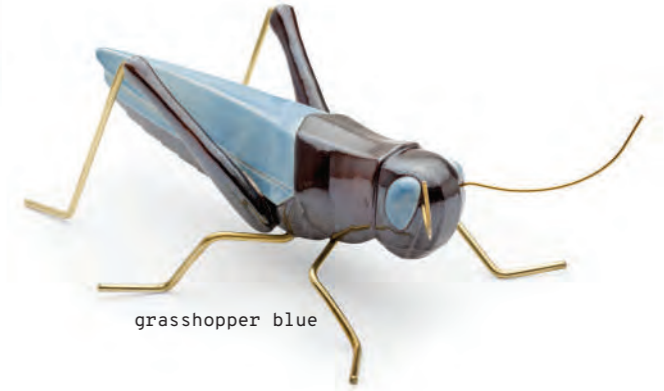

## dimensions

elephant  
 w 14" | 35 cm  
 d 12" | 30 cm  
 h 5" | 12 cm

ladybug red

dragonfly blue

scorpion green

grasshopper blue

scorpion sand

grasshopper green