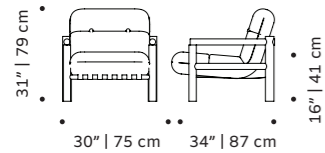

james

armchair

- **top** fabric or leather
- **structure** solid wood
- **tubes** solid or lacquered wood
- **dimensions** w 31" | 77 cm
  d 33" | 84 cm
  h 30" | 76 cm
  seat height 16" | 40 cm

//as pictured
racer pink sand, 056-0 ashv solid wood structure, white lacquered wood matte tubes