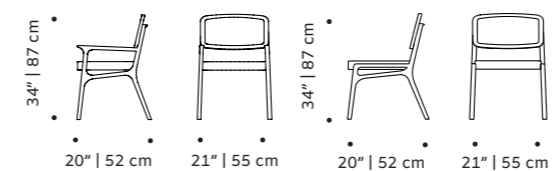

# karl

chair

**structure** natural rattan and solid wood, choose from solid or lacquer colors

**seat (optional)** fabric or leather

**weight** 17 lb | 8 kg

**dimensions** w 20" | 52 cm  
 d 21" | 55 cm  
 h 34" | 87 cm  
 seat height 19" | 48 cm