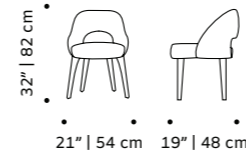

# lola

chair

- top** fabric or leather
- feet** solid or lacquered wood
- weight** 24 lb | 11 kg
- dimensions** w 21" | 54 cm  
d 19" | 48 cm  
h 32" | 82 cm  
seat height 19" | 49 cm

//as pictured  
esparta black, paris black seat, beech 056-5  
solid wood feet