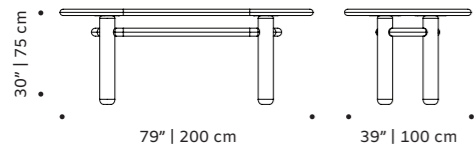

kai rectangle

dinner table

- **top** natural oak, natural walnut, estremoza white or travertine marble
- **feet** lacquered or solid wood
- **tubes** lacquered metal
- **dimensions** w 79" | 200 cm
  d 39" | 100 cm
  h 30" | 75 cm

//as pictured
top: natural oak base, ivory lacquered wood feet, taupe lacquered metal tubes
bottom: natural oak base, sage lacquered wood feet, moss lacquered metal tubes