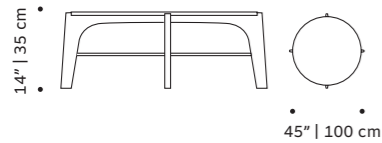

flex

center table

- **top** estremoze marble, plywood veneer, lacquered MDF, or decap
- **feet** beech solid wood
- **fittings** polished/satin brass or lacquered metal
- **use** indoor
- **weight** 59 lb | 32 kg
- **dimensions** ø 45" | 100 cm
  h 14" | 35 cm

//as pictured
top: estremoze marble top, beech 056-2 solid wood feet, ivory lacquered metal fittings
bottom: estremoze marble top, natural oak feet, lipstick lacquered metal fittings