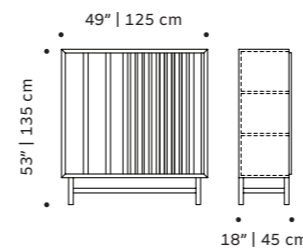

go
bar cabinet

structure plywood veneer, lacquered MDF
or decape
weight 187 lb | 85 kg
dimensions w 49" | 125 cm
d 18" | 45 cm
h 53" | 135 cm

//as pictured
top: natural walnut and ivory lacquered MDF
structure
bottom: natural oak and beige lacquered MDF
structure