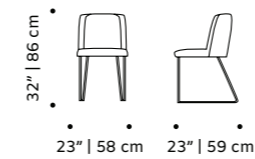

croix I

chair

top fabric or leather

feet polished/satin brass, copper or nickel or lacquered metal

weight 29 lb | 13 kg

dimensions w 23" | 58 cm

d 23" | 59 cm

h 32" | 86 cm

seat height 19" | 48 cm