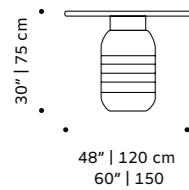

jean

dinner table

- **top** estremo, nero marquina, verde guatemala, estremo rosa marble
- **middle part** estremo, nero marquina, estremo rosa marble
- **base** estremo marble
- **use** indoor or outdoor
- **weight** 551 lb | 250 kg
- **dimensions** ø 48" | 120 / 60" | 150 cm
  h 30" | 75 cm

//as pictured
top: nero marquina marble top, estremo rosa matte marble middle part, estremo matte marble base
bottom: estremo rosa matte marble top, nero marquina marble middle part, estremo matte marble base