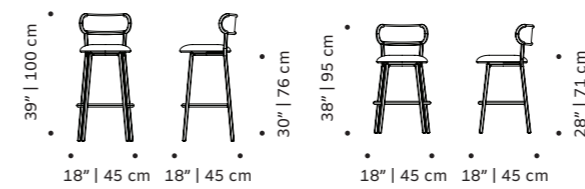

# louise

bar chair

**seat** fabric or leather

**structure** lacquered metal

**weight** 20 lb | 9 kg

**dimensions** w 18" | 45 cm  
d 18" | 45 cm  
h counter 38" | 95 cm  
seat height counter 28" | 71 cm  
h bar 39" | 100 cm  
seat height bar 30" | 76 cm