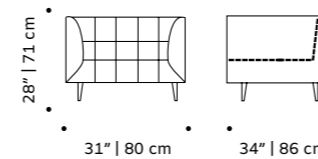

## dust

armchair

**top** fabric or leather

**feet** solid or lacquered wood

**fittings** polished/satin brass, copper or nickel

**weight** 55 lb | 25 kg

**dimensions** w 31" | 80 cm  
d 34" | 86 cm  
h 28" | 73 cm  
seat height 16" | 41 cm