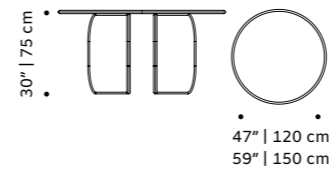

# mimi

armchair

**structure** fabric or leather

**base** solid wood

**dimensions** w 25,6" | 65 cm

d 25,6" | 65 cm

h 28" | 72 cm

seat height 16" | 40 cm

# mimi

chair

**structure** fabric or leather

**base** solid wood

**dimensions** w 20" | 50cm  
 d 20" | 50 cm  
 h 30" | 75 cm  
 seat height 18" | 46 cm

//as pictured  
 gipsy ocre structure,  
 056-0 beech solid wood base

# choux

chair

- top** fabric or leather
- structure** beech solid wood
- applications** beech solid wood
- dimensions** w 22" | 55 cm  
d 21" | 53 cm  
h 34" | 86 cm  
seat height 19" | 48 cm

// chair

//as pictured  
 top: laser khaki seat, vienna 21 back and feet,  
 beech 056-0 structure and applications  
 bottom: stripes peach back and seat, ecool sweet  
 paprika feet, beech 056-0 structure and applications

## cactus

dinner table

**top** marble (merrazzo top only for 120cm), wood veneer or lacquered wood

**base** marble, wood veneer or lacquered wood

**dimensions** Ø 47" | 120 cm

59" | 150 cm

h 30" | 75 cm

//as pictured  
top: sand yellow lacquered wood  
bottom: travertine top, terrazzo red base