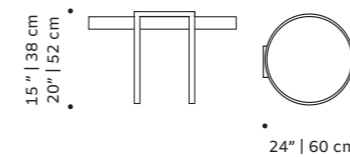

## norman

side table

**structure** printed glass

**base** plated brass, copper or nickel or lacquered metal

**use** indoor

**weight** 24 lb | 11 kg

**dimensions** ø 24" | 60 cm  
h 15" | 38 cm / h 20" | 52 cm