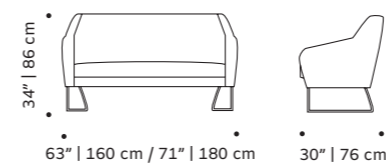

d 30" | 76 cm

h 34" | 86 cm

seat height 17" | 43 cm

// settees

//as pictured  
smooth easy clean apricot,  
lilac lacquered metal feet