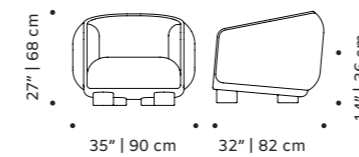

charlie

armchair

structure fabric or leather

feet solid wood

dimensions w 35" | 90 cm
d 32" | 82 cm
h 27" | 68 cm
seat height 14" | 36 cm