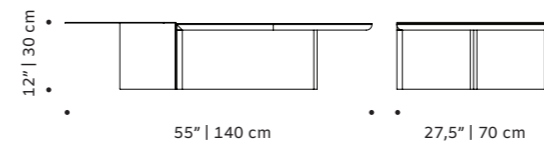

//as pictured
top: natural oak small base, travertine marble big base
bottom: ivory lacquered metal small base, travertine marble big base