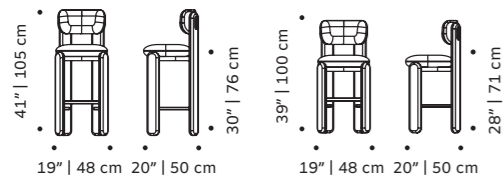

# choux

bar chair

**top** fabric or leather

**structure** beech solid wood

**applications** beech solid wood

**dimensions** w 19" | 48 cm  
 d 20" | 50 cm  
 h counter 39" | 100 cm  
 seat height counter 28" | 71 cm  
 h bar 41" | 105 cm  
 seat height bar 30" | 76 cm