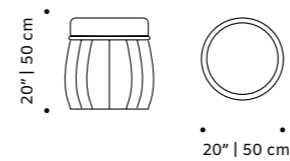

stella

stool

top/base fabric or leather
weight 22 lb | 10 kg
dimensions Ø 20" | 50 cm
h 20" | 50 cm

//as pictured
top: paris light blue top, tobi dew base, paris black piping
bottom: paris salmon top and base, smooth 85 piping