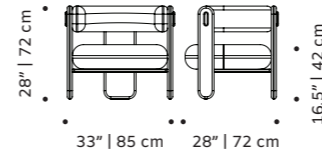

//as pictured
baves sunshine structure,
056-0 beech solid wood applications

// armchair