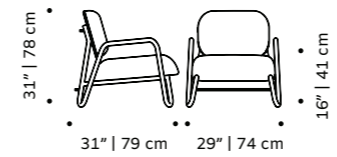

miami

armchair

top fabric or leather

feet lacquered metal

applications polished/satin brass, copper or nickel

weight 44 lb | 20 kg

dimensions w 29" | 74 cm

d 31" | 79 cm

h 31" | 78 cm

seat height 16" | 41 cm