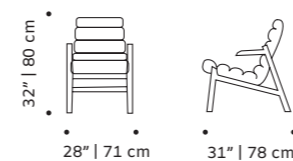

easy

armchair

top fabric or leather

feet solid wood

optional ottoman

weight 44 lb | 20 kg

dimensions w 28" | 71 cm

d 31" | 78 cm

h 32" | 80 cm

seat height 17" | 43 cm