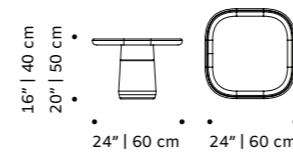

## poppy

side table

- top** marble extremoz or travertino, wood lacquered matte
- base** marble extremoz ribbed (for marble top), marble travertino ribbed, marble extremoz plain (lacquered wood matte top)
- weight** 176 lb | 80 kg
- dimensions** w 24" | 60 cm  
d 24" | 60 cm  
h 16" | 40 cm  
20" | 50 cm