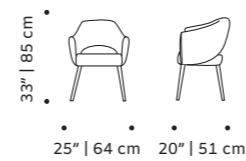

grace

chair

- **top** fabric or leather
- **feet** solid or lacquered wood
- **feet** polished/satin brass, copper or nickel
- **weight** 22 lb | 10 kg
- **dimensions** w 25" | 64 cm
  d 20" | 51 cm
  h 33" | 85 cm
  seat height 20" | 52 cm