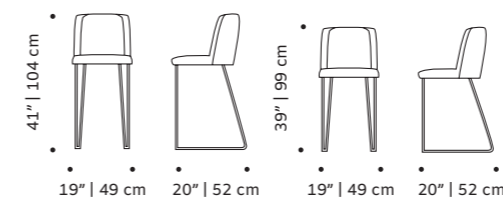

## croix

bar chair

**top** fabric or leather

**feet** polished/satin brass, copper or nickel or lacquered metal

**weight** 25 lb | 12 kg

**dimensions** w 19" | 49 cm  
 d 20" | 52 cm  
 h counter 39" | 99 cm  
 seat height counter 27" | 69 cm  
 h bar 41" | 104 cm  
 seat height bar 29" | 74 cm