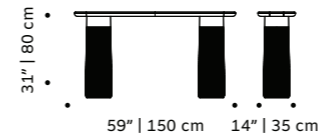

poppy

console

- **top** marble extremoz or travertino, wood lacquered matte
- **base** marble extremoz ribbed (for marble top), marble travertino ribbed, marble extremoz plain (lacquered wood matte top)
- **weight** 461 lb | 209 kg
- **dimensions** w 59" | 150 cm
  d 14" | 35 cm
  h 31" | 80 cm