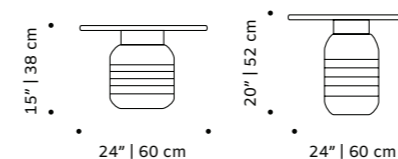

jean

side table

- **top** estremo, nero marquina, verde guatemala, estremo rosa marble
- **middle part** estremo, nero marquina, estremo rosa marble
- **base** estremo marble
- **use** indoor or outdoor
- **weight** 154 lb | 70 kg / 201 lb | 91 kg
- **dimensions**
  - Ø 24" | 60 cm
  - h 15" | 38 cm
  - Ø 24" | 60 cm
  - h 20" | 52 cm