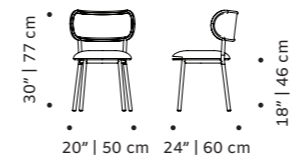

louise

chair

- **seat** fabric or leather
- **structure** lacquered metal
- **weight** 13 lb | 6 kg
- **dimensions** w 20" | 50 cm
  d 20" | 50 cm
  h 30" | 77 cm
  seat height 18" | 46 cm

//as pictured
salmon color metal structure,
salmon cream seat