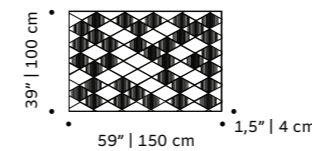

## terra cota

tiles panel

handmade tiles and lacquered wood frame in ivory,  
bronze or black

**weight** 100 lb | 46 kg

**dimensions** w 59" | 150 cm  
d 1,5" | 4 cm  
h 39" | 100 cm

//as pictured  
terracotta milano velasca, sempione and missori  
tiles in terracotta, bronze wood frame

## terra dawn

tiles panel

handmade tiles and lacquered wood frame in ivory,  
bronze or black

**weight** 100 lb | 46 kg

**dimensions** w 59" | 150 cm  
d 1,5" | 4 cm  
h 39" | 100 cm

//as pictured  
terracota milano velasca and sempione in  
wilight, roriz , bronze wood frame

## tua

tiles panel

handmade tiles and lacquered wood frame in ivory,  
bronze or black

**colors for the tiles** available colors in pages 197-198

**weight** 100 lb | 46 kg

**dimensions** w 59" | 150 cm  
d 1,5" | 4 cm  
h 39" | 100 cm