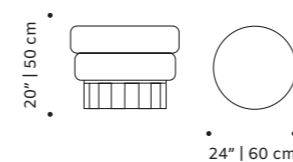

mary

stool

top fabric or leather

base plated brass, copper or nickel or lacquered metal

weight 26 lb | 12 kg

dimensions Ø 24" | 60 cm
h 20" | 50 cm