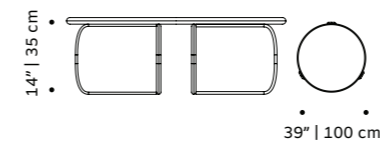

cactus

center table

top marble, wood veneer or lacquered wood
base marble, wood veneer or lacquered wood
dimensions Ø 39" | 100 cm
h 14" | 35 cm

//as pictured
top: terrazzo red
bottom: travertine