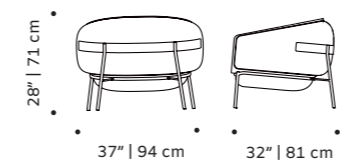

blop

armchair

top fabric or leather

feet lacquered metal

weight 46 lb | 21 kg

dimensions w 37" | 94 cm

d 32" | 81 cm

h 28" | 71 cm

seat height 18" | 45 cm