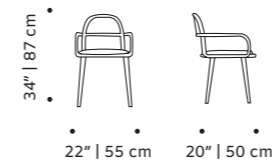

seat height 19" | 48 cm

//as pictured  
 top: black lacquered wood structure, smooth 87  
 seat  
 bottom: natural oak structure