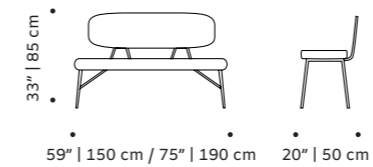

state

bench

top fabric or leather

feet polished/satin brass, copper or nickel or lacquered metal

weight 77 lb | 35 kg / 88 lb | 40 kg

dimensions w 59" | 150 cm / w 75" | 190 cm

d 20" | 50 cm

h 33" | 85 cm

seat height 19" | 48 cm