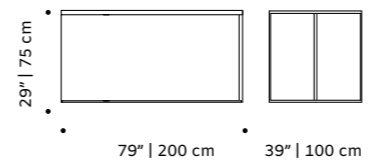

// dinner tables

//as pictured
top: nude stripes ceramic top, copper color wood structure, copper color lacquered metal base
bottom: sage stripes ceramic tiles top, nude wood structure, nude lacquered metal feet