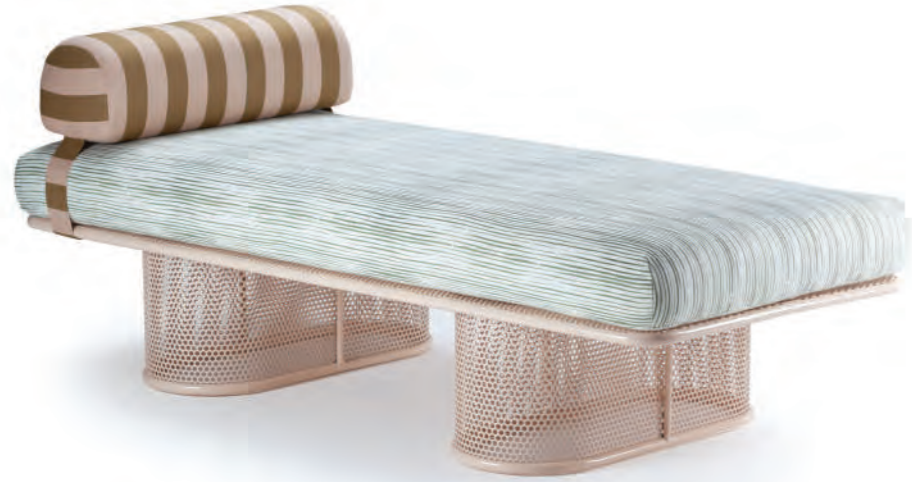

riviera

bench

top fabric
structure stainless steel 304
dimensions w 160/180/190 cm
d 70 cm
h 56 cm

//as pictured
stello green and belmondo 005 cushion, nude
stainless steel 304 structure

riviera

daybed

top fabric
structure stainless steel 304
dimensions w 190 cm
d 79 cm
h 69 cm

//as pictured
raja esmeche blanco/verde oscuro,
sage stainless steel 304 structure

// outdoor collection