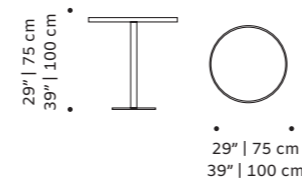

caldas round

dinner table

- **top** handmade tiles available in pattern, stripes plain, gaudí, circles, stripes, with ou without glass
- **structure** wood for indoor or lacquered metal for outdoor
- **base** lacquered metal
- **use** outdoor and indoor
- **weight** 77 lb | 35 kg
- **dimensions**
  - ∅ 29" | 75 cm
  - 39" | 100 cm
  - h 29" | 75 cm
  - 39" | 100 cm

//as pictured
top: teal gaudí ceramic top, nude wood structure, nude lacquered metal base
bottom: charm stripes ceramic tiles top, copper color wood structure, copper color lacquered metal feet