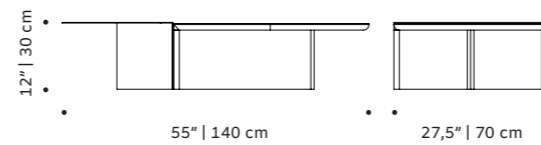

//as pictured
top: natural oak small base, travertine marble big base
bottom: ivory lacquered metal small base, travertine marble big base