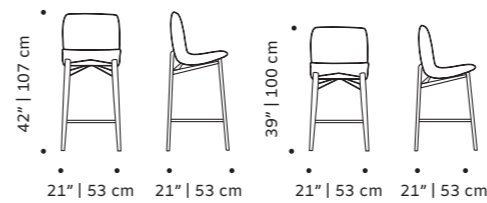

chiado

bar chair

- **top** fabric or leather
- **feet** lacquered metal
- **weight** 20 lb | 9 kg
- **dimensions**
  - w 21" | 53 cm
  - d 21" | 53 cm
  - h counter 39" | 100cm
  - seat height counter 29" | 73 cm
  - h bar 42" | 107 cm
  - seat height bar 31" | 80 cm

//as pictured
smooth easy clean 09, black lacquered metal feet