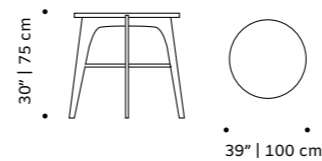

# jean

dinner table

- top** estremo, nero marquina, verde guatemala, estremo rosa marble
- middle part** estremo, nero marquina, estremo rosa marble
- base** estremo marble
- use** indoor or outdoor
- weight** 551 lb | 250 kg
- dimensions** ø 48" | 120 / 60" | 150 cm  
h 30" | 75 cm

# flex

dinner table

- top** marble, plywood veneer or lacquered MDF
- feet** solid wood
- fittings** polished/satin brass or lacquered metal
- use** indoor
- weight** 140 lb | 60 kg
- dimensions** ø 39" | 100 cm  
h 30" | 75 cm