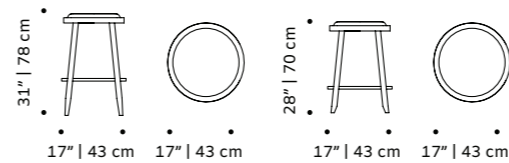

luc

bar chair

- **structure** solid or lacquered wood
- **seat (optional)** fabric or leather
- **ring** lacquered metal or polished/satin brass, copper or nickel
- **weight** 18 lb | 8 kg
- **dimensions** Ø 17" | 43cm
  h counter 28" | 70 cm
  h bar 31" | 78 cm