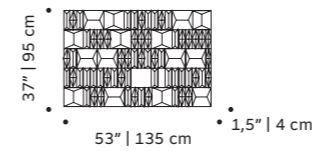

## terra cota

tiles panel

handmade tiles and lacquered wood frame in ivory,  
bronze or black

**weight** 100 lb | 46 kg

**dimensions** w 59" | 150 cm  
d 1,5" | 4 cm  
h 39" | 100 cm

//as pictured  
terracotta milano velasca, sempione and missori  
tiles in terracotta, bronze wood frame