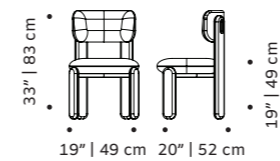

// chair

//as pictured
top: laser khaki seat, vienna 21 back and feet,
beech 056-0 structure and applications
bottom: stripes peach back and seat, ecool sweet
paprika feet, beech 056-0 structure and applications