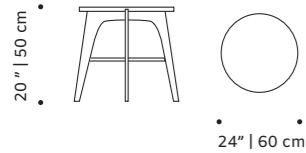

flex

side table

top marble, plywood veneer, lacquered MDF

or decape

feet solid wood

fittings polished/satin brass or lacquered metal

use indoor

weight 26 lb | 13 kg

dimensions ø 24" | 60 cm

h 20" | 50 cm

//as pictured

top: estremoze marble top, beech 056-1 solid wood

feet, black lacquered metal fittings

bottom: mint lacquered MDF top, beech 056-1