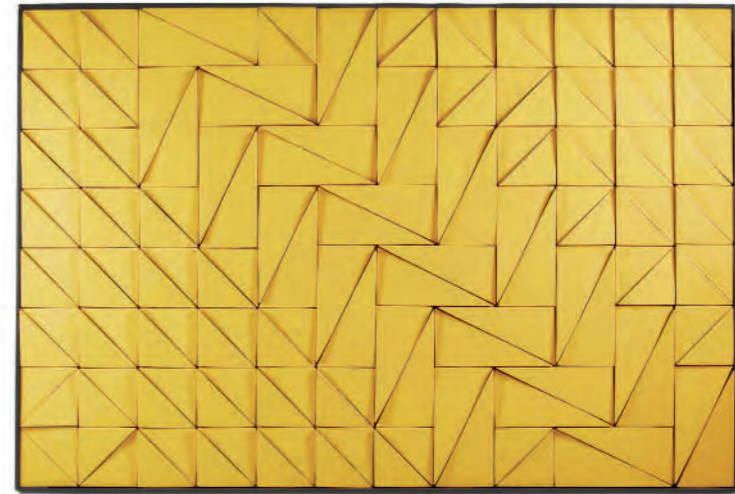

tejo

tiles panel

handmade tiles and lacquered wood frame in ivory, bronze or black

colors for the tiles available colors in pages 197-198

weight 124 lb | 54 kg

dimensions w 59" | 150 cm
d 1,5" | 4 cm
h 39" | 100 cm