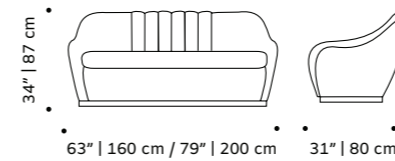

gia

settee

top fabric or leather
feet wood or polished/satin brass, copper or nickel
weight 79 lb | 36 kg / 112 lb | 51 kg
dimensions w 63" | 160 cm / w 79" | 200 cm
d 31" | 80 cm
h 34" | 87 cm
seat height 17" | 43 cm