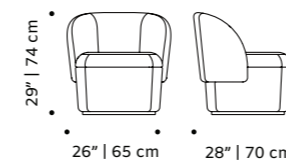

bisou

armchair

top fabric or leather

base solid or lacquered wood

weight 49 lb | 22 kg

dimensions w 26" | 65 cm

d 28" | 70 cm

h 29" | 74 cm

seat height 17" | 44 cm