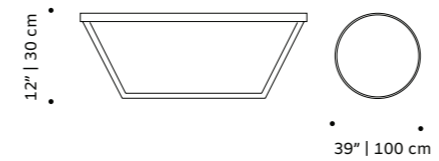

york

center table

- **top** printed glass
- **base** polished/satin brass or nickel or lacquered metal
- **use** indoor
- **weight** 39 lb | 18 kg
- **dimensions** ø 39" | 100 cm
  h 12" | 30 cm