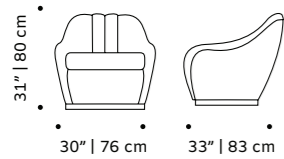

# gia

armchair

- top** fabric or leather
- base** solid wood, polished/satin brass, copper or nickel
- weight** 48 lb | 22 kg
- dimensions** w 30" | 76 cm  
d 33" | 83 cm  
h 31" | 80 cm  
seat height 15" | 39 cm