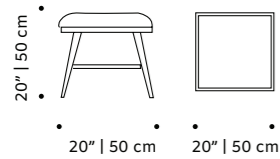

nano

stool

top fabric or leather
feet solid or lacquered wood
weight 17 lb | 8 kg
dimensions w 20" | 50 cm
d 20" | 50 cm
h 20" | 50 cm

//as pictured
top: gazelle leather, beech 056-1 solid wood
feet
bottom: white lamb leather, beech 056-1 solid wood feet