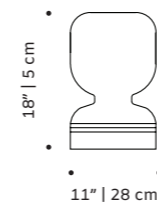

## folk

stool

**structure** lacquered MDF

**use** indoor

**weight** 39 lb | 18 kg

**dimensions**  $\varnothing$  11" | 28 cm  
h 18" | 45 cm

//as pictured  
 1st: peach lacquered MDF  
 2nd: nude lacquered MDF  
 3rd: sage lacquered MDF  
 4th: black lacquered MDF  
 bottom: sage lacquered MDF