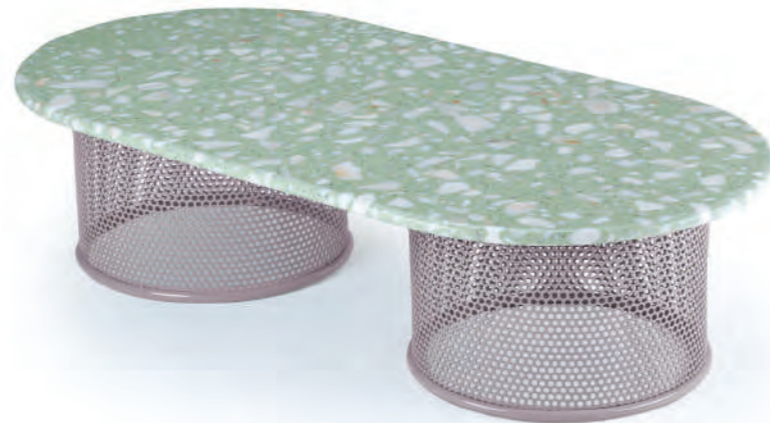

//as pictured
top: terrazzo sage marble top, sage stainless steel 304 base
bottom: terrazzo sage marble top, lilac stainless steel 304 base