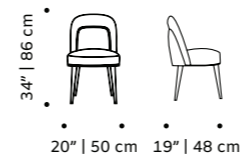

frida

chair

- **top** fabric or leather
- **feet** solid or lacquered wood
- **fittings** polished/satin brass, copper or nickel
- **weight** 22 lb | 10 kg
- **dimensions** w 20" | 50 cm
  d 19" | 48 cm
  h 34" | 86 cm
  seat height 20" | 50 cm