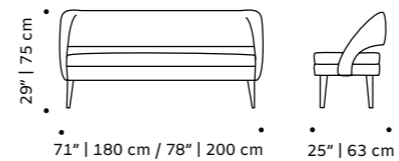

ava

settee

- **top** fabric or leather
- **feet** solid wood or lacquered wood
- **fittings** polished/satin brass, copper or nickel
- **weight** 112 lb | 51 kg / 123 lb | 56 kg
- **dimensions** w 71" | 180 cm / w 78" | 200 cm
  d 25" | 63 cm
  h 29" | 75 cm
  seat height 16" | 41 cm