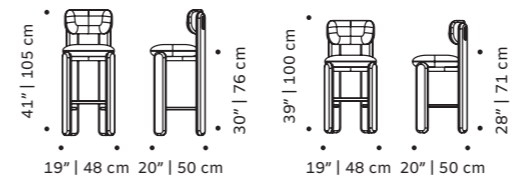

# mimi

armchair

**structure** fabric or leather

**base** solid wood

**dimensions** w 25,6" | 65 cm

d 25,6" | 65 cm

h 28" | 72 cm

seat height 16" | 40 cm

# james

armchair

- top** fabric or leather
- structure** solid wood
- tubes** solid or lacquered wood
- dimensions** w 31" | 77 cm  
d 33" | 84 cm  
h 30" | 76 cm  
seat height 16" | 40 cm

//as pictured  
racer pink sand, 056-0 ashv solid wood structure, white lacquered wood matte tubes

# choux

bar chair

- top** fabric or leather
- structure** beech solid wood
- applications** beech solid wood
- dimensions** w 19" | 48 cm  
d 20" | 50 cm  
h counter 39" | 100 cm  
seat height counter 28" | 71 cm  
h bar 41" | 105 cm  
seat height bar 30" | 76 cm

# mimi

chair

**structure** fabric or leather

**base** solid wood

**dimensions** w 20" | 50cm  
 d 20" | 50 cm  
 h 30" | 75 cm  
 seat height 18" | 46 cm

//as pictured  
 gipsy ocre structure,  
 056-0 beech solid wood base