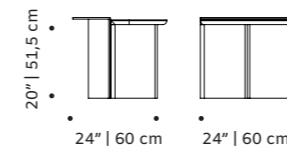

# mimi

chair

**structure** fabric or leather

**base** solid wood

**dimensions** w 20" | 50cm  
 d 20" | 50 cm  
 h 30" | 75 cm  
 seat height 18" | 46 cm

//as pictured  
 gipsy ocre structure,  
 056-0 beech solid wood base

# cactus

center table

**top** marble, wood veneer or lacquered wood  
**base** marble, wood veneer or lacquered wood  
**dimensions** Ø 39" | 100 cm  
 h 14" | 35 cm

//as pictured  
**top:** terrazzo red  
**bottom:** travertine

# duplex

side table

**small base** natural oak or walnut, lacquered metal or lacquered wood

**big base** travertine or terrazzo marble

**dimensions** Ø 24" | 60 cm  
h 20" | 51,5 cm

//as pictured  
**top:** ivory lacquered metal small base, travertine marble big base  
**bottom:** natural walnut small base, travertine marble big base