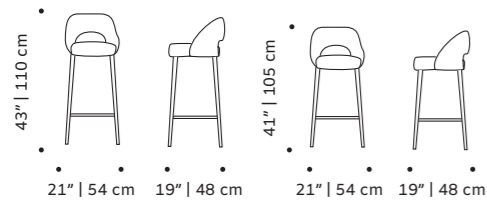

lola

bar chair

- **top** fabric or leather
- **feet** solid or lacquered wood
- **ring** polished/brushed brass, copper or nickel or lacquered metal
- **weight** 26 lb | 12 kg
- **dimensions**
  - w 21" | 54 cm
  - d 19" | 48 cm
  - h counter 41" | 105 cm
  - seat height counter 28" | 70 cm
  - h bar 43" | 110 cm
  - seat height bar 30" | 75 cm

//as pictured
latch 07 back, paris black seat, black lacquered wood feet, polished brass ring