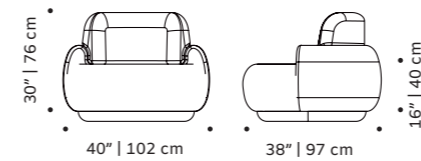

naked

armchair

structure fabric or leather

base solid wood

weight 101 lb | 46 kg

dimensions w 40" | 102 cm

d 38" | 97 cm

h 30" | 76 cm

seat height 16" | 40 cm