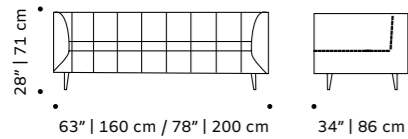

dust

couch

- **top** fabric or leather
- **feet** solid wood or lacquered wood
- **fittings** polished/satin brass, copper or nickel
- **weight** 110 lb | 50 kg / 132 lb | 60 kg
- **dimensions** w 63" | 160 cm / w 78" | 200 cm
  d 34" | 86 cm
  h 28" | 71 cm
  seat height 15" | 39 cm

//as pictured
paris salmon, smooth easy clean shell
piping, beech 056-0 solid wood feet