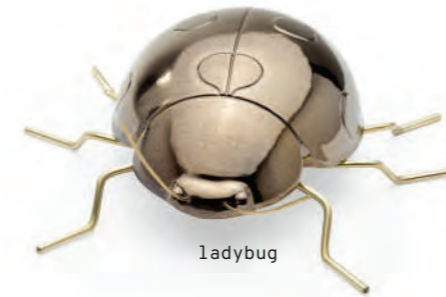

## dimensions

ant	praying mantis	beetle	cricket	rhinoceros beetle
w 12"   30 cm	w 10"   25 cm	w 10"   25 cm	w 11"   27 cm	w 9"   24 cm
d 7"   19 cm	d 4"   10 cm	d 7"   18 cm	d 8"   20 cm	d 8"   20 cm
h 4"   10 cm	h 8"   21 cm	h 2"   5 cm	h 4"   9 cm	h 3"   7 cm

grasshopper

dragonfly

beetle

rhinoceros beetle

ladybug

ant

praying mantis

cricket

scorpion