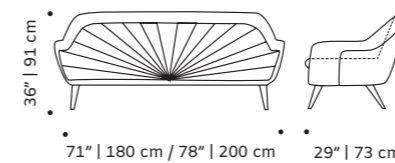

## frida

settee

- top** fabric or leather
- feet** solid wood or lacquered wood
- fittings** polished/satin brass, copper or nickel
- weight** 132 lb | 60 kg / 141 lb | 64 kg
- dimensions** w 71" | 180 cm / w 78" | 200 cm  
d 29" | 73 cm  
h 36" | 91 cm  
seat height 17" | 43 cm