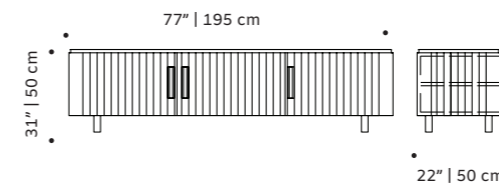

malcom

tv bench

top marble
structure plywood veneer
handles polished/satin brass or nickel
feet plated brass or inox
weight 198 lb | 90 kg
dimensions w 77" | 195 cm
d 22" | 50 cm
h 31" | 50 cm