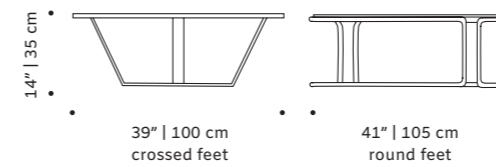

caldas round

center table

- **top** handmade tiles available in pattern, stripes plain, gaudí, circles, stripes, with ou without glass
- **structure** wood for indoor or lacquered metal for outdoor
- **feet** lacquered metal
- **use** outdoor and indoor
- **weight** 73 lb | 32 kg
- **dimensions**
  - Ø 39" | 100 cm
  - Ø 41" | 105 cm
  - h 14" | 35 cm