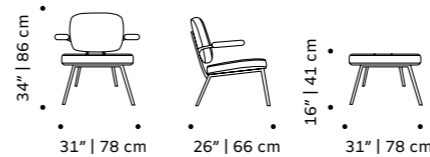

state

armchair

- **top** fabric or leather
- **feet** polished/satin brass, copper or nickel or lacquered metal
- **weight** 48 lb | 22 kg
- **dimensions** w 31" | 78 cm
  d 26" | 66 cm
  h 34" | 86 cm
  seat height 16" | 41 cm