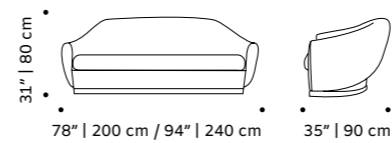

grace

couch

- **top** fabric or leather
- **base** polished/satin brass, copper or nickel
- **weight** 154 lb | 70 kg / 176 lb | 80 kg
- **dimensions** w 78" | 200 cm / w 94" | 240 cm
  d 35" | 90 cm
  h 31" | 80 cm
  seat height 17" | 43 cm