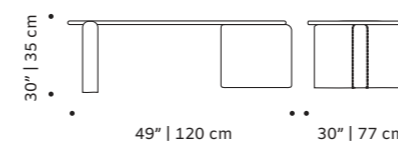

plain base estremoza rosa, estremoza, nero marquina

weight 560 lb | 254 kg

dimensions ø 40" | 100 cm

h 14" | 35 cm

// center tables

//as pictured
 top: estremoza marble
 textured base: estremoza marble
 plain base: nero maquina

weight 253 lb | 115 kg

dimensions w 49" | 120 cm
d 30" | 77 cm
h 30" | 35 cm

//as pictured
estremo matte marble top, nero marquina marble right base, estremo rosa matte marble left base

// center tables

chloé