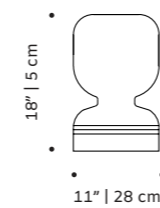

structure/drawers plywood veneer,

laquered MDF or decapè

weight 37 lb | 17 kg

dimensions w 22" | 55 cm

d 16" | 41 cm

h 24" | 60 cm

//as pictured
natural walnut structure and natural oak drawers

olga

bedside table

structure lacquered mdf

feet solid wood

handles plywood veneer

weight 37 lb | 17 kg

dimensions w 22" | 55 cm

d 16" | 41 cm

h 20" | 51 cm

//as pictured
top: ivory lacquered mdf structure,
natural oak feet and handles
bottom: nude lacquered mdf structure,
natural oak feet and handles

folk

stool

structure lacquered MDF
use indoor
weight 39 lb | 18 kg
dimensions ø 11" | 28 cm
 h 18" | 45 cm