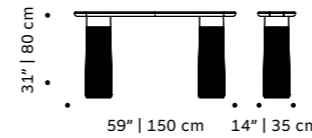

form

sideboard

structure plywood veneer, laquered MDF
or decape
applications polished/satin brass, copper or nickel
weight 178 lb | 81 kg
dimensions w 77" | 195 cm
d 22" | 55 cm
h 31" | 79 cm

//as pictured
top: natural walnut structure, polished brass applications
bottom: dark walnut structure

go

sideboard

structure plywood veneer, laquered MDF
or decape
weight 158 lb | 72 kg
dimensions w 77" | 195 cm
d 20" | 50 cm
h 31" | 79 cm

//as pictured
top: sage lacquered MDF structure, natural oak doors and feet
bottom: natural walnut structure, ivory vlacquered MDF doors

// sideboards

cactus

console

- top** marble, wood veneer or lacquered wood
- base** marble, wood veneer or lacquered wood
- dimensions** w 59" | 150 cm
d 14" | 35 cm
h 31" | 80 cm

//as pictured
travertine

poppy

console

- top** marble extremoz or travertino, wood lacquered matte
- base** marble extremoz ribbed (for marble top), marble travertino ribbed, marble extremoz plain (lacquered wood matte top)
- weight** 461 lb | 209 kg
- dimensions** w 59" | 150 cm
d 14" | 35 cm
h 31" | 80 cm