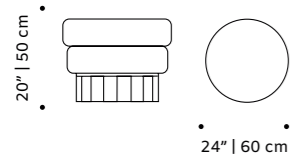

//as pictured
top: gazelle leather, beech 056-1 solid wood
feet
bottom: white lamb leather, beech 056-1 solid
 wood feet

// stools

mary

stool

top fabric or leather
base plated brass, copper or nickel or lacquered metal
weight 26 lb | 12 kg
dimensions Ø 24" | 60 cm
 h 20" | 50 cm