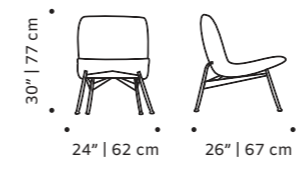

chiado

armchair

- **top** fabric or leather
- **feet** lacquered metal
- **weight** 46 lb | 21 kg
- **dimensions** w 24" | 62 cm
  d 26" | 67 cm
  h 30" | 77 cm
  seat height 17" | 44 cm