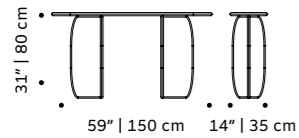

//as pictured
travertine