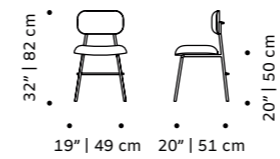

miami

chair

top fabric or leather

feet lacquered metal

applications polished/satin brass, copper or nickel

weight 14 lb | 7 kg

dimensions w 19" | 49 cm

d 20" | 51 cm

h 32" | 82 cm

seat height 20" | 50 cm