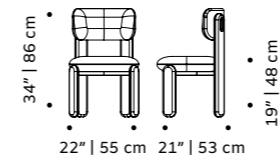

applications beech solid wood

dimensions w 22" | 55 cm

d 21" | 53 cm

h 34" | 86 cm

seat height 19" | 48 cm

// chair

//as pictured
stripes 90 top, ecool sweet paprika feet, beech
056-0 structure and applications

weight 24 lb | 11 kg

dimensions w 24" | 60 cm

d 24" | 60 cm

h 30" | 71 cm

seat height 18" | 46 cm

// chair

//as pictured

//as pictured