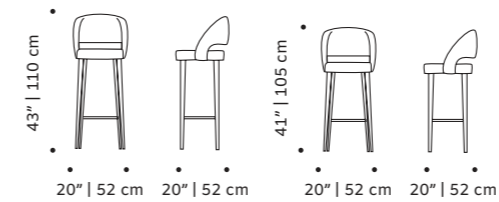

fittings polished/satin brass, copper or nickel

weight 22 lb | 10 kg

dimensions w 20" | 52 cm

d 20" | 52 cm

h counter 41" | 105 cm

seat height counter 30" | 75 cm

h bar 43" | 110 cm

seat height bar 31" | 80 cm