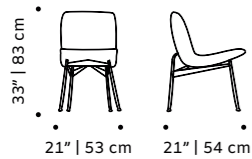

chiado

chair

- **top** fabric or leather
- **feet** lacquered metal
- **weight** 20 lb | 9 kg
- **dimensions** w 21" | 53 cm
  d 21" | 54 cm
  h 33" | 83 cm
  seat height 19" | 48 cm

//as pictured
delfos 25 black, black
lacquered metal feet