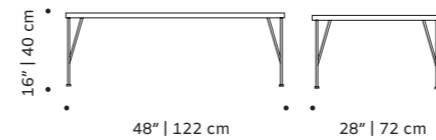

caldas

center table

- **top** handmade tiles available in pattern, stripes plain, gaudí, circles, stripes, with or without glass
- **structure** wood for indoor or lacquered metal for outdoor
- **feet** lacquered metal
- **use** outdoor and indoor
- **weight** 59 lb | 32 kg
- **dimensions** w 48" | 122 cm
  d 28" | 72 cm
  h 16" | 40 cm