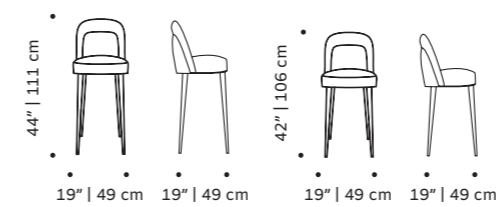

//as pictured
smooth easy clean 09, black lacquered metal feet

// bar chairs

// bar chairs

frida

bar chair

- top** fabric or leather
- feet** solid or lacquered wood
- fittings** polished/satin brass, copper or nickel
- weight** 22 lb | 10 kg
- dimensions**
 - w 19" | 49 cm
 - d 19" | 49 cm
 - h counter 42" | 106 cm
 - seat height counter 29" | 75 cm
 - h bar 44" | 111 cm
 - seat height bar 31" | 80 cm