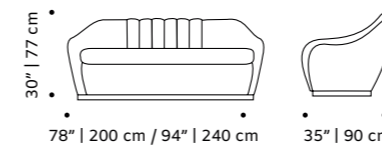

gia round

couch

top fabric or leather

base polished/satin brass, copper or nickel

weight 132 lb | 60 kg / 154 lb | 70 kg

dimensions w 78" | 200 cm / w 94" | 240 cm

d 35" | 90 cm

h 30" | 77 cm

seat height 17" | 43 cm

// couches

//as pictured
olavi 10, paris salmon piping, polished
brass base

dust

couch

- top** fabric or leather
- feet** solid wood or lacquered wood
- fittings** polished/satin brass, copper or nickel
- weight** 110 lb | 50 kg / 132 lb | 60 kg
- dimensions** w 63" | 160 cm / w 78" | 200 cm
d 34" | 86 cm
h 28" | 71 cm
seat height 15" | 39 cm