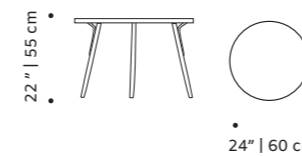

side table

- top** handmade tiles available in pattern, stripes plain, gaudí, circles, stripes, with or without glass
- structure** wood for indoor or lacquered metal for outdoor
- feet** lacquered metal
- use** outdoor and indoor
- weight** 37 lb | 17 kg
- dimensions** w 25" | 65 cm
d 25" | 65 cm
h 25" | 65 cm

way

side table

structure plywood veneer, lacquered MDF
or decape

feet solid wood

fittings polished/satin brass, copper or nickel or
lacquered metal

use indoor

weight 19 lb | 9 kg

dimensions ø 24" | 60 cm
h 22" | 55 cm