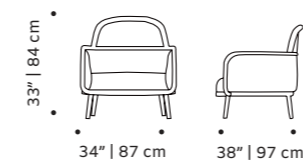

dimensions w 31" | 80 cm

d 34" | 86 cm

h 28" | 73 cm

seat height 16" | 41 cm

//as pictured
smooth 88, smooth 85 piping, beech 056-0
solid wood feet

// armchairs

luc

armchair

structure solid or lacquered wood

back and seat fabric or leather

weight 33 lb | 15 kg

dimensions w 34" | 87 cm

d 38" | 97 cm

h 33" | 84 cm

seat height 17" | 43 cm

//as pictured
 top: natural oak structure, paris petrol
 back and seat
 bottom: natural oak structure, paris teja
 back and seat