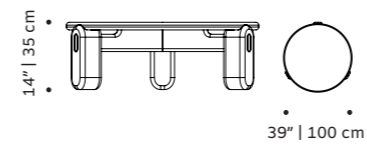

// center table

mona

center table

top travertine, estremo white, natural oak, natural walnut or lacquered wood

feet lacquered or solid wood

applications solid wood

dimensions Ø 39" | 100 cm

h 14" | 35 cm