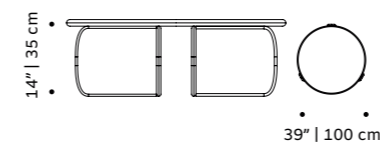

metal

base

lacquered metal

// dinner tables

cactus

center table

top marble, wood veneer or lacquered wood
base marble, wood veneer or lacquered wood
dimensions Ø 39" | 100 cm
 h 14" | 35 cm

//as pictured
top: terrazzo red
bottom: travertine