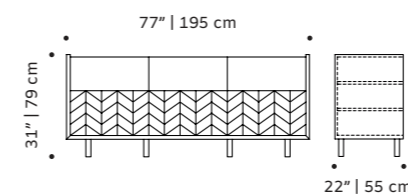

jazz

sideboard

structure plywood veneer

doors lacquered MDF

applications polished/satin brass, copper or nickel or oxidized brass

weight 158 lb | 72 kg

dimensions w 77" | 195 cm

d 22" | 55 cm

h 31" | 79 cm

//as pictured

top: iron wood structure, powder lacquered

MDF doors, oxidized brass applications

bottom: natural walnut structure, ivory

lacquered MDF doors, oxidized brass applications

samoa

sideboard

- structure** plywood veneer
- doors** lacquered MDF and plywood veneer
- applications** polished/satin brass, copper or nickel
- weight** 202 lb | 92 kg
- dimensions** w 77" | 195 cm
d 22" | 55 cm
h 31" | 79 cm