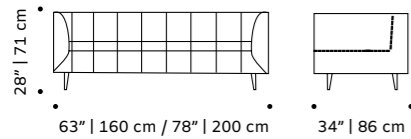

seat height 17" | 43 cm

// couches

//as pictured
olavi 10, paris salmon piping, polished
brass base

dust

couch

- top** fabric or leather
- feet** solid wood or lacquered wood
- fittings** polished/satin brass, copper or nickel
- weight** 110 lb | 50 kg / 132 lb | 60 kg
- dimensions** w 63" | 160 cm / w 78" | 200 cm
d 34" | 86 cm
h 28" | 71 cm
seat height 15" | 39 cm