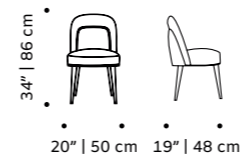

frida

chair

- **top** fabric or leather
- **feet** solid or lacquered wood
- **fittings** polished/satin brass, copper or nickel
- **weight** 22 lb | 10 kg
- **dimensions** w 20" | 50 cm
  d 19" | 48 cm
  h 34" | 86 cm
  seat height 20" | 50 cm