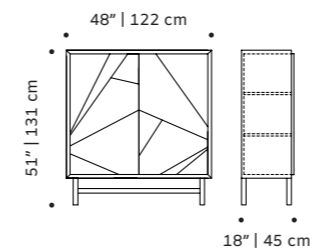

applications polished/satin brass, copper or nickel

weight 147 lb | 67 kg

dimensions w 71" | 180 cm

d 22" | 50 cm

h 20" | 50 cm

// tv benches

//as pictured
top: natural walnut structure, polished brass applications
bottom: natural walnut structure

jazz

bar cabinet

structure plywood veneer or lacquered MDF

doors lacquered MDF or decapé

applications polished/satin brass, copper or nickel or oxidized brass

weight 187 lb | 85 kg

dimensions w 48" | 122 cm

d 18" | 45 cm

h 51" | 131 cm

//as pictured

top: natural walnut structure, nude lacquered MDF doors, oxidized brass applications

bottom: black lacquered MDF structure, ivory lacquered MDF door, oxidized brass applications