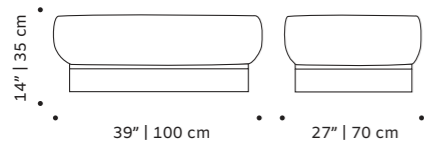

weight 253 lb | 115 kg

dimensions w 49" | 120 cm
d 30" | 77 cm
h 30" | 35 cm

//as pictured
estremo matte marble top, nero marquina marble right base, estremo rosa matte marble left base

// center tables

chloé

center table

- top** marble
- structure** fabric or leather
- rim** polished/satin brass, copper or nickel
- use** indoor
- weight** 95 lb | 43 kg
- dimensions** w 39" | 100 cm
d 27" | 70 cm
h 14" | 35 cm