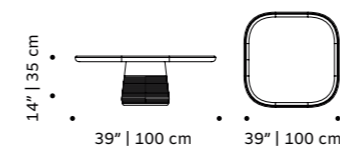

base marble estremoz ribbed (for marble top),
marble travertino ribbed, marble estremoz plain
(lacquered wood matte top)

weight 331 lb | 150 kg

dimensions w 39" | 100 cm
d 39" | 100 cm
h 14" | 35 cm

// center table