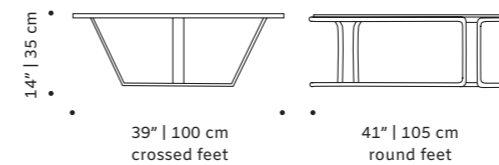

dimensions ø 35" | 90 cm

h 22" | 35 cm

//as pictured
top: powder lacquered MDF top, natural oak feet,
copper fittings
bottom: wine lacquered MDF top, natural oak
feet, brass fittings

// center tables

caldas round

center table

- top** handmade tiles available in pattern, stripes plain, gaudí, circles, stripes, with ou without glass
- structure** wood for indoor or lacquered metal for outdoor
- feet** lacquered metal
- use** outdoor and indoor
- weight** 73 lb | 32 kg
- dimensions**
 - Ø 39" | 100 cm
 - Ø 41" | 105 cm
 - h 14" | 35 cm