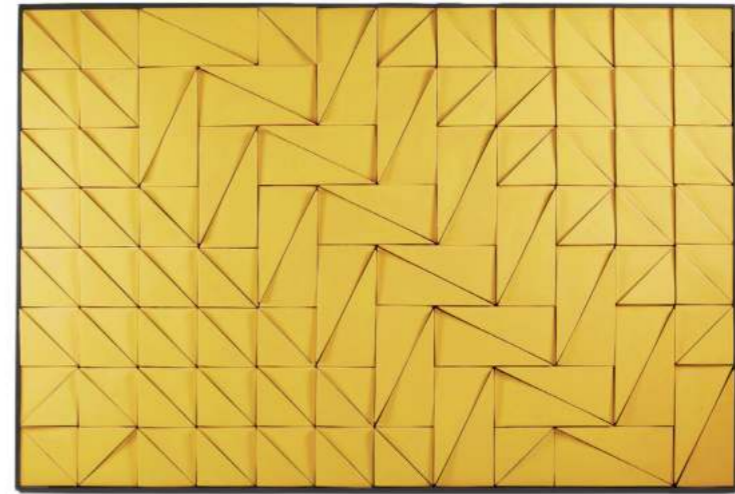

// tiles panels

//as pictured
top: tua and tua stripes tiles in white gloss, black wood frame
bottom: tua and tua stripes tiles in rose matte, black wood frame

douro

tiles panel

handmade tiles and lacquered wood frame in ivory, bronze or black

colors available colors in pages 197-198

weight 133 lb | 60 kg

dimensions w 59" | 150 cm
d 1,5" | 4 cm
h 39" | 100 cm

// tiles panels

//as pictured
top: douro tiles in gold, ivory wood frame
bottom: douro tiles in deep blue, bronze wood frame

tejo

tiles panel

handmade tiles and lacquered wood frame in ivory, bronze or black

colors for the tiles available colors in pages 197-198

weight 124 lb | 54 kg

dimensions w 59" | 150 cm
d 1,5" | 4 cm
h 39" | 100 cm