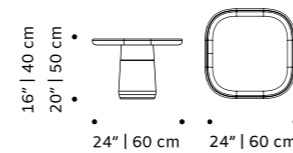

poppy

side table

- **top** marble extremoz or travertino, wood lacquered matte
- **base** marble extremoz ribbed (for marble top), marble travertino ribbed, marble extremoz plain (lacquered wood matte top)
- **weight** 176 lb | 80 kg
- **dimensions** w 24" | 60 cm
  d 24" | 60 cm
  h 16" | 40 cm
  20" | 50 cm