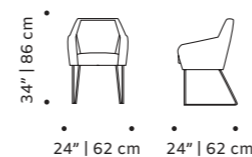

croix

chair

top fabric or leather

feet polished/satin brass, copper or nickel or lacquered metal

weight 33 lb | 15 kg

dimensions w 24" | 62 cm

d 24" | 62 cm

h 34" | 86 cm

seat height 19" | 49 cm