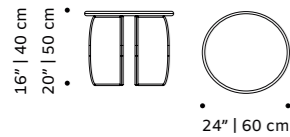

//as pictured
top: terrazzo sage
bottom: terrazzo green