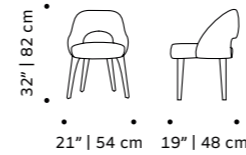

lola

chair

- **top** fabric or leather
- **feet** solid or lacquered wood
- **weight** 24 lb | 11 kg
- **dimensions** w 21" | 54 cm
  d 19" | 48 cm
  h 32" | 82 cm
  seat height 19" | 49 cm