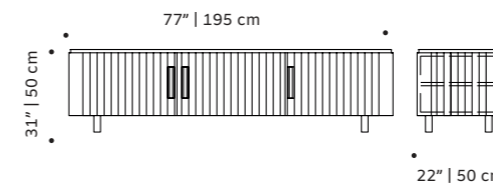

malcom

tv bench

top marble

structure plywood veneer

handles polished/satin brass or nickel

feet plated brass or inox

weight 198 lb | 90 kg

dimensions w 77" | 195 cm
d 22" | 50 cm
h 31" | 50 cm