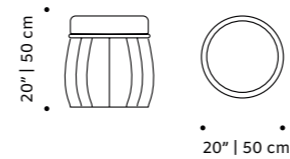

stella

stool

top/base fabric or leather
weight 22 lb | 10 kg
dimensions Ø 20" | 50 cm
h 20" | 50 cm

//as pictured
top: paris light blue top, tobi dew base, paris black piping
bottom: paris salmon top and base, smooth 85 piping