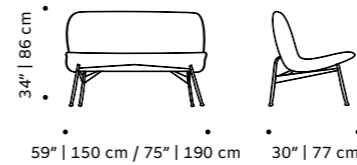

chiado

bench

top fabric or leather
feet lacquered metal
weight 99 lb | 55 kg / 110 lb | 50 kg
dimensions w 59" | 150 cm / w 75" | 190 cm
d 30" | 77 cm
h 34" | 86 cm
seat height 19" | 48 cm