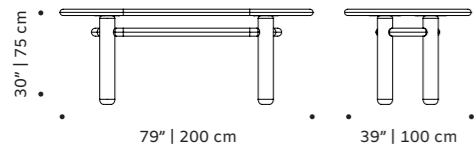

kai rectangle

dinner table

- **top** natural oak, natural walnut, estremoza white or travertine marble
- **feet** lacquered or solid wood
- **tubes** lacquered metal
- **dimensions** w 79" | 200 cm
  d 39" | 100 cm
  h 30" | 75 cm

//as pictured
top: natural oak base, ivory lacquered wood feet, taupe lacquered metal tubes
bottom: natural oak base, sage lacquered wood feet, moss lacquered metal tubes