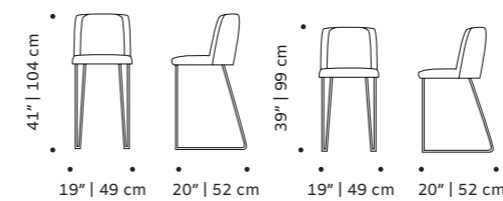

weight 25 lb | 12 kg

dimensions w 19" | 49 cm
 d 20" | 52 cm
 h counter 39" | 99 cm
 seat height counter 27" | 69 cm
 h bar 41" | 104 cm
 seat height bar 29" | 74 cm

//as pictured
 smooth easy clean 19, esparta 22
 piping, black lacquered metal feet