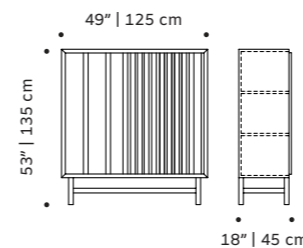

go
bar cabinet

structure plywood veneer, lacquered MDF
or decapé
weight 187 lb | 85 kg
dimensions w 49" | 125 cm
d 18" | 45 cm
h 53" | 135 cm