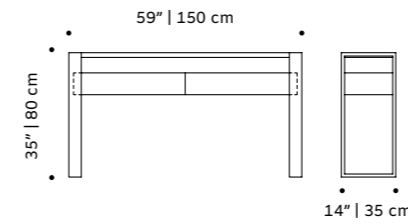

iron

console

- **structure** plywood veneer, lacquered MDF or decap
- **feet** plated brass, copper or nickel or lacquered metal
- **weight** 90 lb | 41 kg
- **dimensions** w 59" | 150 cm
  d 14" | 35 cm
  h 35" | 80 cm