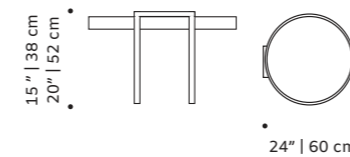

norman

side table

structure printed glass

base plated brass, copper or nickel or lacquered metal

use indoor

weight 24 lb | 11 kg

dimensions ø 24" | 60 cm
h 15" | 38 cm / h 20" | 52 cm

//as pictured

top left: sage printed glass top, plated brass base

top right: mauve printed glass top, plated brass base

middle: wine printed glass top, gold lacquered metal base

bottom: black printed glass top, gold lacquered metal base