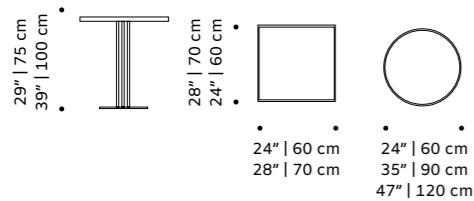

bottom right: terrazzo africa top, black lacquered metal bari base

praga marble

dinner table

top printed glass, marble and lacquered wood
base lacquered metal
use outdoor and indoor

dimensions

- 1 w 28" | 70 cm / w 24" | 60 cm
 d 28" | 70 cm / d 24" | 60 cm
 h 29" | 75 cm / h 39" | 100 cm
- 2 Ø 24" | 60 cm / Ø 35" | 90 cm / Ø 47" | 120 cm
 h 29" | 75 cm / h 39" | 100 cm