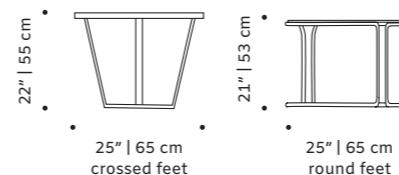

// side tables

eileen

side table

- top** estremo marbled, plywood veneer, lacquered MDF, or decap
- middle part** polished/satin brass, copper or nickel or lacquered metal
- base** MDF veneer or lacquered MDF
- use** indoor
- weight** 59 lb | 32 kg
- dimensions** ø 24" | 60 cm
h 20" | 50 cm

//as pictured
top: estremo marbled top, polished copper middle part, natural walnut base
bottom: estremo marbled top, ivory lacquered metal middle part, natural walnut base

new air

side table

- top** marble, plywood veneer, lacquered MDF or decap
- base** polished/satin brass, copper or nickel for indoor or lacquered metal for outdoor
- use** indoor and outdoor
- weight** 24 lb | 11 kg
- dimensions** ø 24" | 60 cm
h 14" | 36 cm / h 16" | 42 cm

//as pictured
top: estremo marbled top, polished copper base
bottom: natural oak top, dream lacquered metal base

// side tables

caldas round

side table

- top** handmade tiles available in pattern, stripes plain, gaudí, circles, stripes, with ou without glass
- structure** wood for indoor or lacquered metal for outdoor
- feet** lacquered metal
- use** outdoor and indoor
- weight** 37 lb | 17 kg
- dimensions** 1 Ø 25" | 65 cm
h 22" | 55 cm
2 Ø 25" | 65 cm
h 21" | 53 cm

// side tables

flex

side table

- top** marble, plywood veneer, lacquered MDF or decape
- feet** solid wood
- fittings** polished/satin brass or lacquered metal
- use** indoor
- weight** 26 lb | 13 kg
- dimensions** ø 24" | 60 cm
h 20" | 50 cm