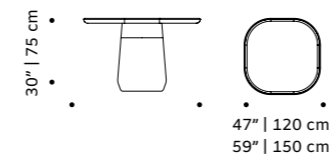

base marble extremoz ribbed or
marble travertino ribbed

weight 551 lb | 250 kg / 992 lb | 450 kg

dimensions w 47" | 120 cm
59" | 150 cm
d 47" | 120 cm
59" | 150 cm
h 30" | 75 cm

//as pictured
top: nude lacquered matte top, extremoz base
bottom: travertino