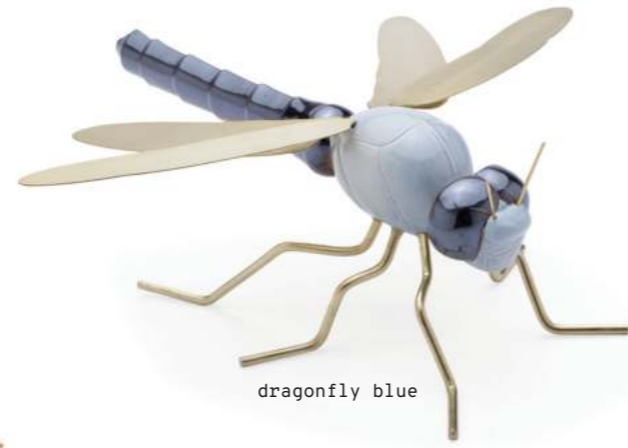

dragonfly blue