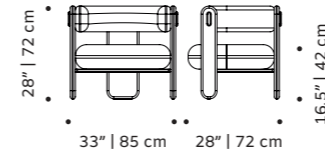

as pictured
yes sunshine structure,
6-0 beech solid wood applications

// armchair