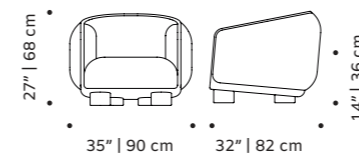

as pictured
yes sunshine structure,
6-0 beech solid wood applications

// armchair

charlie

armchair

structure fabric or leather

feet solid wood

dimensions w 35" | 90 cm
 d 32" | 82 cm
 h 27" | 68 cm
 seat height 14" | 36 cm