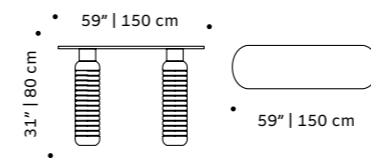

feet estremoz white matte

weight 461 lb | 209 kg

dimensions

w 59" | 150 cm

d 14" | 35 cm

h 31" | 80 cm

//as pictured

top: estremoz rose

bottom: terrazzo africa top, nero maquina middle part, estremoz white matte base

malcolm

console

- top** marble
- structure** plywood veneer
- handles** polished/satin brass or nickel
- feet** plated brass or inox
- weight** 170 lb | 77 kg
- dimensions** w 59" | 150 cm
d 14" | 35 cm
h 35" | 80 cm