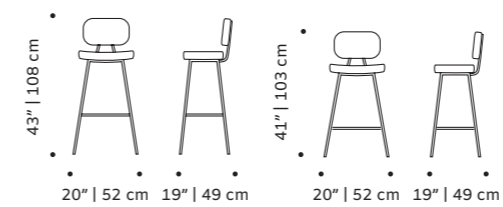

weight 15 lb | 7 kg

dimensions w 20" | 52 cm
 d 19" | 49 cm
 h counter 41" | 103 cm
 seat height counter 30" | 75 cm
 h bar 43" | 108 cm
 seat height bar 31" | 80 cm

//as pictured
 smooth easy clean gingerbread, smooth easy clean
 shell piping, copper color lacquered metal feet