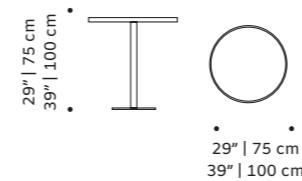

caldas

dinner table

- top** handmade tiles available in pattern, stripes plain, gaudí, circles, stripes, with ou without glass
- structure** wood for indoor or lacquered metal for outdoor
- base** lacquered metal
- use** outdoor and indoor
- weight** 55 lb | 25 kg
- dimensions** w 24" | 62 cm
d 24" | 62 cm
h 29" | 75 cm / h 39" | 100 cm

dinner table

- top** handmade tiles available in pattern, stripes plain, gaudí, circles, stripes, with ou without glass
- structure** wood for indoor or lacquered metal for outdoor
- base** lacquered metal
- use** outdoor and indoor
- weight** 77 lb | 35 kg
- dimensions**
 - ∅ 29" | 75 cm
 - 39" | 100 cm
 - h 29" | 75 cm
 - 39" | 100 cm