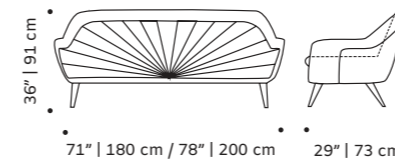

//as pictured
marka 10, paris champagne piping, polished brass
base

// couches

Residential project, St. Petersburg

frida

settee

- top** fabric or leather
- feet** solid wood or lacquered wood
- fittings** polished/satin brass, copper or nickel
- weight** 132 lb | 60 kg / 141 lb | 64 kg
- dimensions** w 71" | 180 cm / w 78" | 200 cm
d 29" | 73 cm
h 36" | 91 cm
seat height 17" | 43 cm