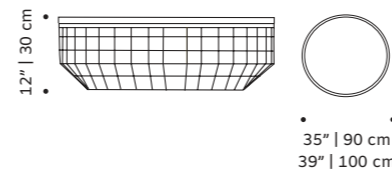

new air

center table

- **top** marble, plywood veneer, lacquered MDF or decap
- **base** polished/satin brass, copper or nickel for indoor (Ø 35" | 90 cm) or lacquered metal for outdoor (Ø 35" | 90 cm / Ø 39" | 100 cm)
- **use** indoor and outdoor
- **weight** 39 lb | 18 kg
- **dimensions** Ø 35" | 90 cm / Ø 39" | 100 cm
  h 12" | 30 cm