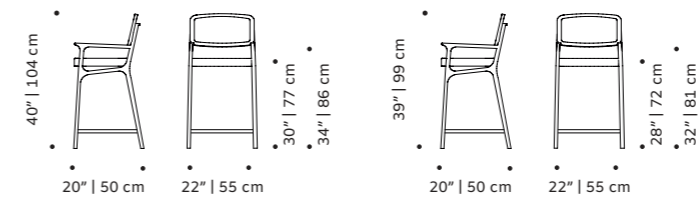

weight 15 lb | 7 kg

dimensions w 20" | 52 cm
 d 19" | 49 cm
 h counter 41" | 103 cm
 seat height counter 30" | 75 cm
 h bar 43" | 108 cm
 seat height bar 31" | 80 cm

//as pictured
 smooth easy clean gingerbread, smooth easy clean
 shell piping, copper color lacquered metal feet

with arms

// bar chairs

karl

bar chair

structure natural rattan and solid wood, choose from solid or lacquer colors

seat fabric or leather

weight 22 lb | 10 kg

dimensions
 w 22" | 55 cm
 d 20" | 50 cm
 h counter 41" | 104 cm
 seat height counter 30" | 77 cm
 h bar 39" | 99 cm
 seat height bar 28" | 72 cm

weight 25 lb | 12 kg

dimensions w 19" | 49 cm
 d 20" | 52 cm
 h counter 39" | 99 cm
 seat height counter 27" | 69 cm
 h bar 41" | 104 cm
 seat height bar 29" | 74 cm

//as pictured
 smooth easy clean 19, esparta 22
 piping, black lacquered metal feet