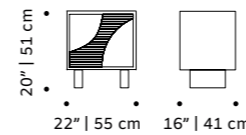

bedside table

structure lacquered mdf

feet solid wood

handles plywood veneer

weight 37 lb | 17 kg

dimensions w 22" | 55 cm

d 16" | 41 cm

h 20" | 51 cm