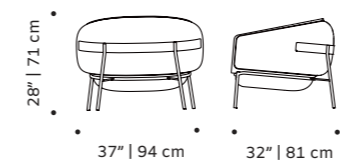

dimensions w 29" | 74 cm

d 31" | 79 cm

h 31" | 78 cm

seat height 16" | 41 cm

// armchair

//as pictured
gilman shingle, lilacolor lacquered metal feet,
polished brass applications

blop

armchair

top fabric or leather

feet lacquered metal

weight 46 lb | 21 kg

dimensions w 37" | 94 cm

d 32" | 81 cm

h 28" | 71 cm

seat height 18" | 45 cm

// armchair