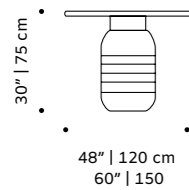

base marble extremoz ribbed or
marble travertino ribbed

weight 551 lb | 250 kg / 992 lb | 450 kg

dimensions w 47" | 120 cm
59" | 150 cm
d 47" | 120 cm
59" | 150 cm
h 30" | 75 cm

//as pictured
top: nude lacquered matte top, extremoz base
bottom: travertino

// dinner table

jean

dinner table

- top** estremo, nero marquina, verde guatemala, estremo rosa marble
- middle part** estremo, nero marquina, estremo rosa marble
- base** estremo marble
- use** indoor or outdoor
- weight** 551 lb | 250 kg
- dimensions** ø 48" | 120 / 60" | 150 cm
h 30" | 75 cm