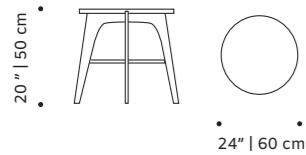

// side tables

eileen

side table

- top** estremo marbled, plywood veneer, lacquered MDF, or decap
- middle part** polished/satin brass, copper or nickel or lacquered metal
- base** MDF veneer or lacquered MDF
- use** indoor
- weight** 59 lb | 32 kg
- dimensions** ø 24" | 60 cm
h 20" | 50 cm

//as pictured
top: estremo marbled top, polished copper middle part, natural walnut base
bottom: estremo marbled top, ivory lacquered metal middle part, natural walnut base

new air

side table

- top** marble, plywood veneer, lacquered MDF or decap
- base** polished/satin brass, copper or nickel for indoor or lacquered metal for outdoor
- use** indoor and outdoor
- weight** 24 lb | 11 kg
- dimensions** ø 24" | 60 cm
h 14" | 36 cm / h 16" | 42 cm

//as pictured
top: estremo marbled top, polished copper base
bottom: natural oak top, dream lacquered metal base

// side tables

caldas round

side table

- top** handmade tiles available in pattern, stripes plain, gaudí, circles, stripes, with ou without glass
- structure** wood for indoor or lacquered metal for outdoor
- feet** lacquered metal
- use** outdoor and indoor
- weight** 37 lb | 17 kg
- dimensions** 1 Ø 25" | 65 cm
h 22" | 55 cm
2 Ø 25" | 65 cm
h 21" | 53 cm

// side tables

flex

side table

- top** marble, plywood veneer, lacquered MDF or decape
- feet** solid wood
- fittings** polished/satin brass or lacquered metal
- use** indoor
- weight** 26 lb | 13 kg
- dimensions** ø 24" | 60 cm
h 20" | 50 cm