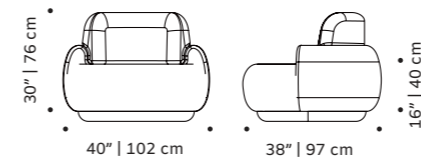

naked

armchair

structure fabric or leather

base solid wood

weight 101 lb | 46 kg

dimensions w 40" | 102 cm

d 38" | 97 cm

h 30" | 76 cm

seat height 16" | 40 cm