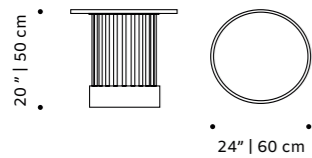

// side tables

eileen

side table

- top** estremo marbled, plywood veneer, lacquered MDF, or decap
- middle part** polished/satin brass, copper or nickel or lacquered metal
- base** MDF veneer or lacquered MDF
- use** indoor
- weight** 59 lb | 32 kg
- dimensions** ø 24" | 60 cm
h 20" | 50 cm