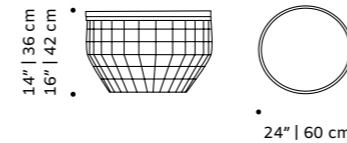

// side tables

eileen

side table

- top** estremo marbled, plywood veneer, lacquered MDF, or decap
- middle part** polished/satin brass, copper or nickel or lacquered metal
- base** MDF veneer or lacquered MDF
- use** indoor
- weight** 59 lb | 32 kg
- dimensions** ø 24" | 60 cm
h 20" | 50 cm

//as pictured
top: estremo marbled top, polished copper middle part, natural walnut base
bottom: estremo marbled top, ivory lacquered metal middle part, natural walnut base

new air

side table

- top** marble, plywood veneer, lacquered MDF or decap
- base** polished/satin brass, copper or nickel for indoor or lacquered metal for outdoor
- use** indoor and outdoor
- weight** 24 lb | 11 kg
- dimensions** ø 24" | 60 cm
h 14" | 36 cm / h 16" | 42 cm