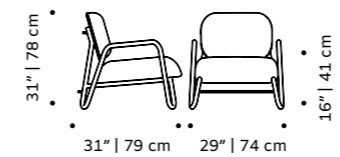

as pictured
yes sunshine structure,
6-0 beech solid wood applications

// armchair

charlie

armchair

structure fabric or leather

feet solid wood

dimensions w 35" | 90 cm
 d 32" | 82 cm
 h 27" | 68 cm
 seat height 14" | 36 cm

dimensions w 29" | 74 cm

d 31" | 79 cm

h 31" | 78 cm

seat height 16" | 41 cm

// armchair

//as pictured
gilman shingle, lilacolor lacquered metal feet,
polished brass applications

blop

armchair