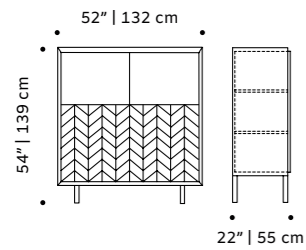

// bar cabinets

samoa

bar cabinet

- structure** plywood veneer
- doors** lacquered MDF and plywood veneer
- applications** polished/satin brass, copper or nickel
- weight** 200 lb | 91 kg
- dimensions** w 52" | 132 cm
d 22" | 55 cm
h 54" | 139 cm