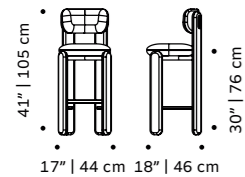

weight 17 lb | 8 kg

dimensions w 21" | 54 cm
 d 20" | 51 cm
 h 33" | 85 cm
 seat height 20" | 50 cm

//as pictured
 olavi clementine seat and barcelona
 paprika back, black lacquered metal feet

// chairs

croix I

dimensions w 18" | 45 cm
d 18" | 45 cm
h 39" | 100 cm
seat height 30" | 76 cm

//as pictured
sage color metal structure,
smooth easy clean corn seat

// bar chair

choux

bar chair

- top** fabric or leather
- structure** beech solid wood
- applications** beech solid wood
- dimensions** w 17" | 44 cm
d 18" | 46 cm
h bar 41" | 105 cm
seat height bar 30" | 76 cm