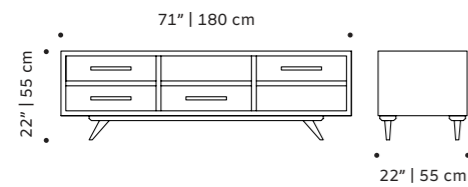

// consoles

space

tv bench

structure/drawers plywood veneer, laquered MDF or decapé

weight 165 lb | 75 kg

dimensions w 71" | 180 cm
d 22" | 55 cm
h 22" | 55 cm

//as pictured
top: natural walnut structure, natural oak drawers
bottom: natural oak structure, natural walnut drawers