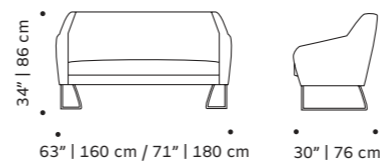

croix

settee

- top** fabric or leather
- feet** polished/satin brass, copper or nickel (only with 160cm) or lacquered metal
- weight** 84 lb | 38 kg / 106 lb | 48 kg
- dimensions** w 63" | 160 cm / w 71" | 180 cm
d 30" | 76 cm
h 34" | 86 cm
seat height 17" | 43 cm