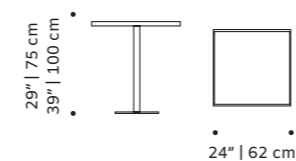

// dinner table

jean

dinner table

- top** estremo, nero marquina, verde guatemala, estremo rosa marble
- middle part** estremo, nero marquina, estremo rosa marble
- base** estremo marble
- use** indoor or outdoor
- weight** 551 lb | 250 kg
- dimensions** ø 48" | 120 / 60" | 150 cm
h 30" | 75 cm

flex

dinner table

- top** marble, plywood veneer or lacquered MDF
- feet** solid wood
- fittings** polished/satin brass or lacquered metal
- use** indoor
- weight** 140 lb | 60 kg
- dimensions** ø 39" | 100 cm
h 30" | 75 cm

caldas

dinner table

- top** handmade tiles available in pattern, stripes plain, gaudí, circles, stripes, with ou without glass
- structure** wood for indoor or lacquered metal for outdoor
- base** lacquered metal
- use** outdoor and indoor
- weight** 55 lb | 25 kg
- dimensions** w 24" | 62 cm
d 24" | 62 cm
h 29" | 75 cm / h 39" | 100 cm