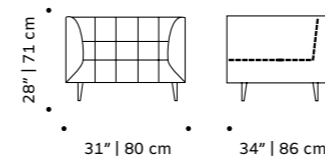

dimensions w 31" | 80 cm

d 34" | 86 cm

h 28" | 73 cm

seat height 16" | 41 cm

//as pictured
smooth 88, smooth 85 piping, beech 056-0
solid wood feet

// armchairs

luc

armchair