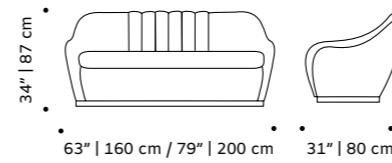

// settees

//as pictured
dakota 87, smooth easy clean alluminium piping,
056-0 solid wood feet

luc

settee

structure solid or lacquered wood
back and seat fabric or leather
weight 77 lb | 35 kg / 99 lb 45 kg
dimensions w 71" | 180 cm / w 79" | 200 cm
 d 30" | 76 cm
 h 34" | 86 cm
 seat height 17" | 43 cm

//as pictured
top: natural oak structure, paris salmon
back and seat
bottom: natural oak structure, paris light blue
back and seat

gia

settee

top fabric or leather
feet wood or polished/satin brass, copper or nickel
weight 79 lb | 36 kg / 112 lb | 51 kg
dimensions w 63" | 160 cm / w 79" | 200 cm
 d 31" | 80 cm
 h 34" | 87 cm
 seat height 17" | 43 cm