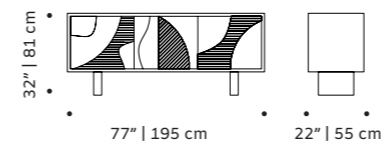

colors available colors in pages 197-198

weight 133 lb | 60 kg

dimensions w 59" | 150 cm
d 1,5" | 4 cm
h 39" | 100 cm

// tiles panels

//as pictured
top: douro tiles in gold, ivory wood frame
bottom: douro tiles in deep blue, bronze wood frame

tejo

tiles panel

handmade tiles and lacquered wood frame in ivory, bronze or black

colors for the tiles available colors in pages 197-198

weight 124 lb | 54 kg

dimensions w 59" | 150 cm
d 1,5" | 4 cm
h 39" | 100 cm

// tiles panels

//as pictured
top: tejo tiles in yellow sun, black wood frame
bottom: tejo tiles in mint, black wood frame

furniture

olga

sideboard

structure lacquered mdf
feet solid wood
handles plywood veneer
weight 158 lb | 72 kg
dimensions w 77" | 195 cm
 d 22" | 55 cm
 h 32" | 81 cm

//as pictured
 top: nude lacquered mdf structure, natural oak feet and handles
 bottom: jade lacquered mdf structure, natural oak feet and handles

// sideboards

malcolm

sideboard

- top** marble
- structure** plywood veneer
- handles** polished/satin brass or nickel
- feet** plated brass or inox
- weight** 342 lb | 155 kg
- dimensions** w 77" | 195 cm
d 22" | 55 cm
h 31" | 79 cm