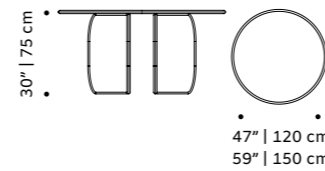

cactus

dinner table

top marble (merrazzo top only for 120cm), wood veneer or lacquered wood

base marble, wood veneer or lacquered wood

dimensions Ø 47" | 120 cm
59" | 150 cm
h 30" | 75 cm

//as pictured
top: sand yellow lacquered wood
bottom: travertine top, terrazzo red base