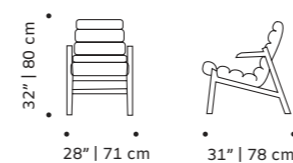

easy

armchair

top fabric or leather

feet solid wood

optional ottoman

weight 44 lb | 20 kg

dimensions w 28" | 71 cm

d 31" | 78 cm

h 32" | 80 cm

seat height 17" | 43 cm