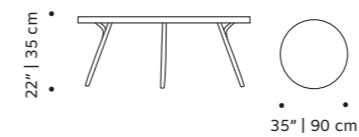

way

center table

structure plywood veneer, lacquered MDF

or decapè

feet solid wood

fittings polished/satin brass, copper or nickel
or lacquered metal

use indoor

weight 35 lb | 16 kg

dimensions ø 35" | 90 cm

h 22" | 35 cm