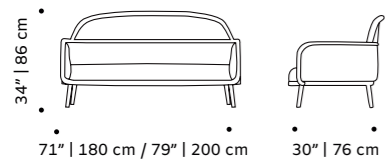

// settees

//as pictured
dakota 87, smooth easy clean alluminium piping,
056-0 solid wood feet

luc

settee

structure solid or lacquered wood
back and seat fabric or leather
weight 77 lb | 35 kg / 99 lb 45 kg
dimensions w 71" | 180 cm / w 79" | 200 cm
 d 30" | 76 cm
 h 34" | 86 cm
 seat height 17" | 43 cm

//as pictured
top: natural oak structure, paris salmon
back and seat
bottom: natural oak structure, paris light blue
back and seat

gia

settee

top fabric or leather
feet wood or polished/satin brass, copper or nickel
weight 79 lb | 36 kg / 112 lb | 51 kg
dimensions w 63" | 160 cm / w 79" | 200 cm
 d 31" | 80 cm
 h 34" | 87 cm
 seat height 17" | 43 cm