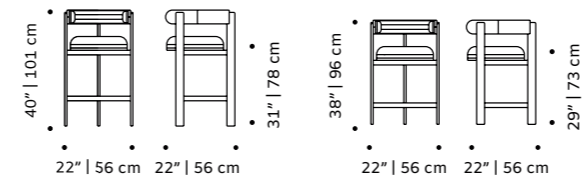

moulin

bar chair

- **top** fabric or leather
- **structure** beech solid wood and plywood
- **applications** polished/satin brass, copper or nickel
- **weight** 24 lb | 11 kg
- **dimensions** w 22" | 56 cm
  d 22" | 56 cm
  h counter 38" | 96 cm
  seat height counter 29" | 73 cm
  h bar 40" | 101 cm
  seat height bar 31" | 78 cm

//as pictured
beech 056-0 solid wood structure,
bouclé latte back and seat

// bar chair