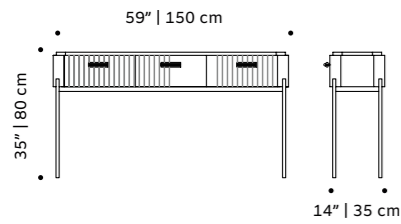

feet estremoz white matte

weight 461 lb | 209 kg

dimensions

w 59" | 150 cm

d 14" | 35 cm

h 31" | 80 cm

//as pictured

top: estremoz rose

bottom: terrazzo africa top, nero maquina middle part, estremoz white matte base

malcolm

console

- top** marble
- structure** plywood veneer
- handles** polished/satin brass or nickel
- feet** plated brass or inox
- weight** 170 lb | 77 kg
- dimensions** w 59" | 150 cm
d 14" | 35 cm
h 35" | 80 cm