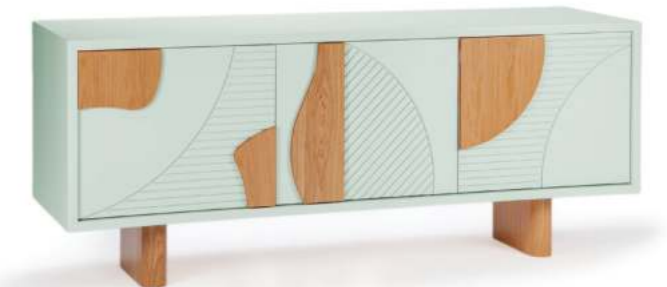

tejo

tiles panel

handmade tiles and lacquered wood frame in ivory, bronze or black

colors for the tiles available colors in pages 197-198

weight 124 lb | 54 kg

dimensions w 59" | 150 cm
d 1,5" | 4 cm
h 39" | 100 cm

// tiles panels

//as pictured
top: tejo tiles in yellow sun, black wood frame
bottom: tejo tiles in mint, black wood frame

furniture

olga

sideboard

structure lacquered mdf
feet solid wood
handles plywood veneer
weight 158 lb | 72 kg
dimensions w 77" | 195 cm
 d 22" | 55 cm
 h 32" | 81 cm

//as pictured
 top: nude lacquered mdf structure, natural oak feet and handles
 bottom: jade lacquered mdf structure, natural oak feet and handles

// sideboards

malcolm

sideboard

- top** marble
- structure** plywood veneer
- handles** polished/satin brass or nickel
- feet** plated brass or inox
- weight** 342 lb | 155 kg
- dimensions** w 77" | 195 cm
d 22" | 55 cm
h 31" | 79 cm