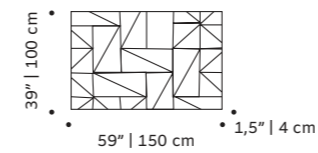

african seed w 14" 35 cm d 2" 6 cm h 8" 22 cm	mangosteen w 11" 27 cm d 5" 13 cm h 8" 20 cm	horned melon w 11" 28 cm d 4" 10 cm h 8" 21 cm	pitaya w 13" 32 cm d 3" 7 cm h 8" 21 cm	anis w 13" 32 cm d 3" 8 cm h 13" 32 cm
---	--	--	---	--

colors available colors in pages 197-198

weight 133 lb | 60 kg

dimensions w 59" | 150 cm
d 1,5" | 4 cm
h 39" | 100 cm

// tiles panels

//as pictured
top: douro tiles in gold, ivory wood frame
bottom: douro tiles in deep blue, bronze wood frame

tejo

tiles panel

handmade tiles and lacquered wood frame in ivory, bronze or black

colors for the tiles available colors in pages 197-198

weight 124 lb | 54 kg

dimensions w 59" | 150 cm
d 1,5" | 4 cm
h 39" | 100 cm

// tiles panels

//as pictured
top: tejo tiles in yellow sun, black wood frame
bottom: tejo tiles in mint, black wood frame

furniture

olga

sideboard

structure lacquered mdf
feet solid wood
handles plywood veneer
weight 158 lb | 72 kg
dimensions w 77" | 195 cm
 d 22" | 55 cm
 h 32" | 81 cm