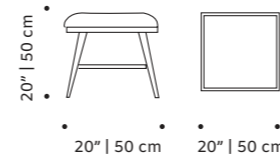

nano

stool

top fabric or leather
feet solid or lacquered wood
weight 17 lb | 8 kg
dimensions w 20" | 50 cm
d 20" | 50 cm
h 20" | 50 cm