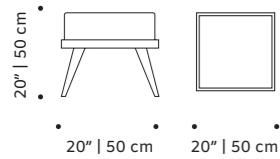

//as pictured
smooth 85, smooth 07 piping, polished copper feet

// armchairs

mini

stool

top fabric or leather
feet solid or lacquered wood
weight 26 lb | 12 kg
dimensions w 20" | 50 cm
 d 20" | 50 cm
 h 20" | 50 cm