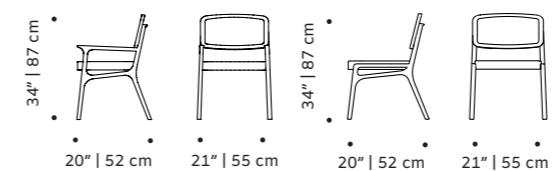

without arms

//as pictured
top: bouclé snow seat, beech 056-0 structure
bottom: bouclé terracota seat, beech 056-0 structure

// chairs