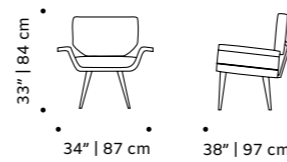

- top** fabric or leather
- feet** lacquered metal
- weight** 46 lb | 21 kg
- dimensions** w 24" | 62 cm
d 26" | 67 cm
h 30" | 77 cm
seat height 17" | 44 cm

// armchairs

//as pictured
smooth 30, black lacquered metal feet

ivy

armchair

- top** fabric or leather
- feet** solid or lacquered wood
- back detail** lacquered metal
- fittings** polished/satin brass or nickel
- weight** 33 lb | 15 kg
- dimensions** w 34" | 87 cm
d 38" | 97 cm
h 33" | 84 cm
seat height 17" | 44 cm