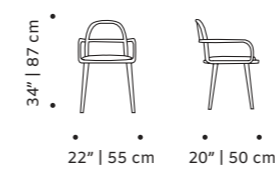

weight 24 lb | 11 kg

dimensions w 24" | 60 cm

d 24" | 60 cm

h 30" | 71 cm

seat height 18" | 46 cm

// chair

//as pictured

//as pictured

weight 11 lb | 5 kg

dimensions w 22" | 55 cm

d 20" | 50 cm

h 34" | 87 cm

seat height 19" | 48 cm

// chairs

//as pictured
 top: black lacquered wood structure, smooth 87
 seat
 bottom: natural oak structure

ava