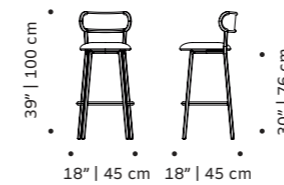

weight 17 lb | 8 kg

dimensions w 21" | 54 cm
 d 20" | 51 cm
 h 33" | 85 cm
 seat height 20" | 50 cm

//as pictured
 olavi clementine seat and barcelona
 paprika back, black lacquered metal feet

// chairs

croix I

dimensions w 18" | 45 cm
d 18" | 45 cm
h 39" | 100 cm
seat height 30" | 76 cm

//as pictured
sage color metal structure,
smooth easy clean corn seat

// bar chair

choux

bar chair

- top** fabric or leather
- structure** beech solid wood
- applications** beech solid wood
- dimensions** w 17" | 44 cm
d 18" | 46 cm
h bar 41" | 105 cm
seat height bar 30" | 76 cm