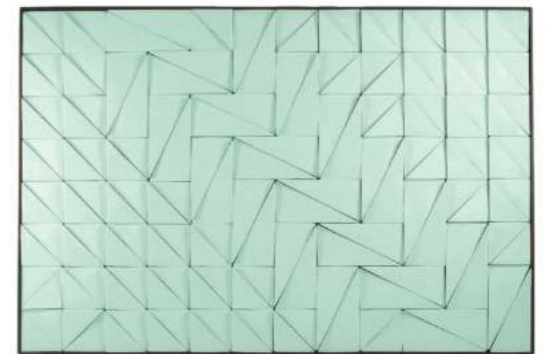

tejo

tiles panel

handmade tiles and lacquered wood frame in ivory, bronze or black

colors for the tiles available colors in pages 197-198

weight 124 lb | 54 kg

dimensions w 59" | 150 cm
d 1,5" | 4 cm
h 39" | 100 cm

// tiles panels

//as pictured
top: tejo tiles in yellow sun, black wood frame
bottom: tejo tiles in mint, black wood frame

furniture

olga

sideboard

structure lacquered mdf
feet solid wood
handles plywood veneer
weight 158 lb | 72 kg
dimensions w 77" | 195 cm
 d 22" | 55 cm
 h 32" | 81 cm