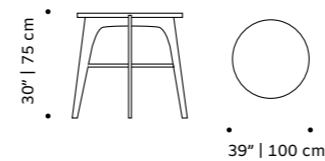

base marble extremoz ribbed or
marble travertino ribbed

weight 551 lb | 250 kg / 992 lb | 450 kg

dimensions w 47" | 120 cm
59" | 150 cm
d 47" | 120 cm
59" | 150 cm
h 30" | 75 cm

//as pictured
top: nude lacquered matte top, extremoz base
bottom: travertino

// dinner table

jean

dinner table

- top** estremo, nero marquina, verde guatemala, estremo rosa marble
- middle part** estremo, nero marquina, estremo rosa marble
- base** estremo marble
- use** indoor or outdoor
- weight** 551 lb | 250 kg
- dimensions** ø 48" | 120 / 60" | 150 cm
h 30" | 75 cm

flex

dinner table

- top** marble, plywood veneer or lacquered MDF
- feet** solid wood
- fittings** polished/satin brass or lacquered metal
- use** indoor
- weight** 140 lb | 60 kg
- dimensions** ø 39" | 100 cm
h 30" | 75 cm