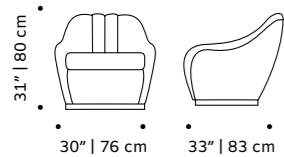

// armchairs

//as pictured
stamp teal back, barcelona fir and barcelona mouse seat, barcelona mouse piping, black lacquered wood feet

gia

armchair

- top** fabric or leather
- base** solid wood, polished/satin brass, copper or nickel
- weight** 48 lb | 22 kg
- dimensions** w 30" | 76 cm
d 33" | 83 cm
h 31" | 80 cm
seat height 15" | 39 cm