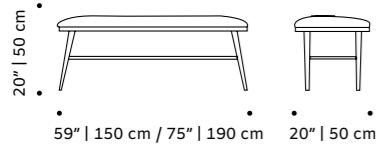

nano

bench

top fabric or leather
feet solid or lacquered wood
weight 22 lb | 10 kg / 26 lb | 12 kg
dimensions w 59" | 150 cm / w 75" | 190 cm
d 20" | 50 cm
h 20" | 50 cm

//as pictured
top: navy cow leather, natural oak feet
bottom: taupe cow leather, beech 056-1 solid wood feet