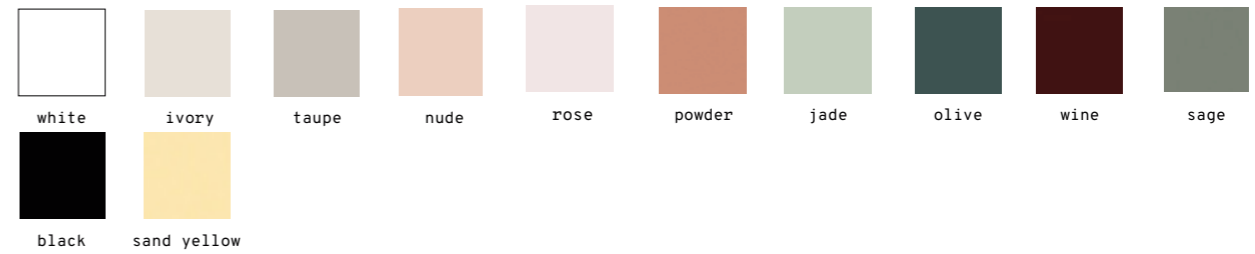

praga table options

(compose your own)

top

printed glass

marble

plywood veneer

lacquered wood

top rim (optional)