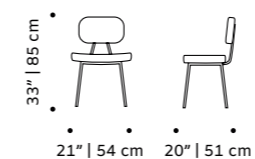

weight 24 lb | 11 kg

dimensions w 24" | 60 cm

d 24" | 60 cm

h 30" | 71 cm

seat height 18" | 46 cm

// chair

//as pictured

//as pictured

weight 17 lb | 8 kg

dimensions w 21" | 54 cm
 d 20" | 51 cm
 h 33" | 85 cm
 seat height 20" | 50 cm

//as pictured
 olavi clementine seat and barcelona
 paprika back, black lacquered metal feet

// chairs

croix I