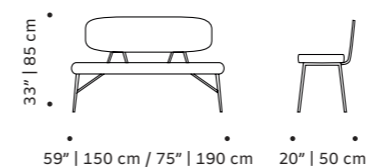

state

bench

top fabric or leather

feet polished/satin brass, copper or nickel or lacquered metal

weight 77 lb | 35 kg / 88 lb | 40 kg

dimensions w 59" | 150 cm / w 75" | 190 cm

d 20" | 50 cm

h 33" | 85 cm

seat height 19" | 48 cm