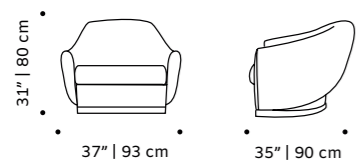

armchair

top fabric or leather

base polished/satin brass, copper or nickel

weight 70 lb | 32 kg

dimensions w 37" | 93 cm

d 35" | 90 cm

h 31" | 80 cm

seat height 15" | 39 cm