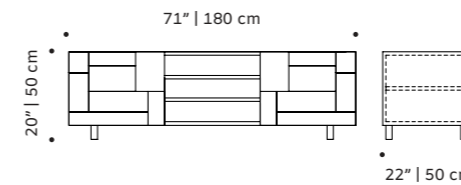

applications polished/satin brass, copper or nickel

weight 147 lb | 67 kg

dimensions w 71" | 180 cm

d 22" | 50 cm

h 20" | 50 cm

// tv benches

//as pictured
top: natural walnut structure, polished brass applications
bottom: natural walnut structure