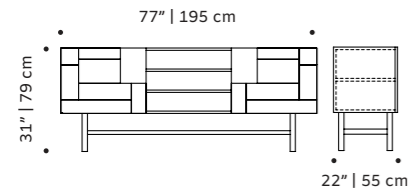

- structure** plywood veneer
- doors** lacquered MDF and plywood veneer
- applications** polished/satin brass, copper or nickel
- weight** 202 lb | 92 kg
- dimensions** w 77" | 195 cm
d 22" | 55 cm
h 31" | 79 cm

form

sideboard

structure plywood veneer, laquered MDF
or decape
applications polished/satin brass, copper or nickel
weight 178 lb | 81 kg
dimensions w 77" | 195 cm
d 22" | 55 cm
h 31" | 79 cm

//as pictured
top: natural walnut structure, polished brass applications
bottom: dark walnut structure