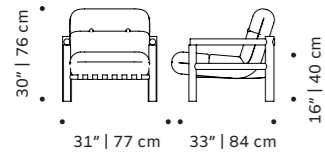

d 38" | 97 cm

h 30" | 76 cm

seat height 16" | 40 cm

//as pictured
wild things sand structure,
056-0 beech solid wood base

// armchair

james

armchair

- top** fabric or leather
- structure** solid wood
- tubes** solid or lacquered wood
- dimensions** w 31" | 77 cm
d 33" | 84 cm
h 30" | 76 cm
seat height 16" | 40 cm