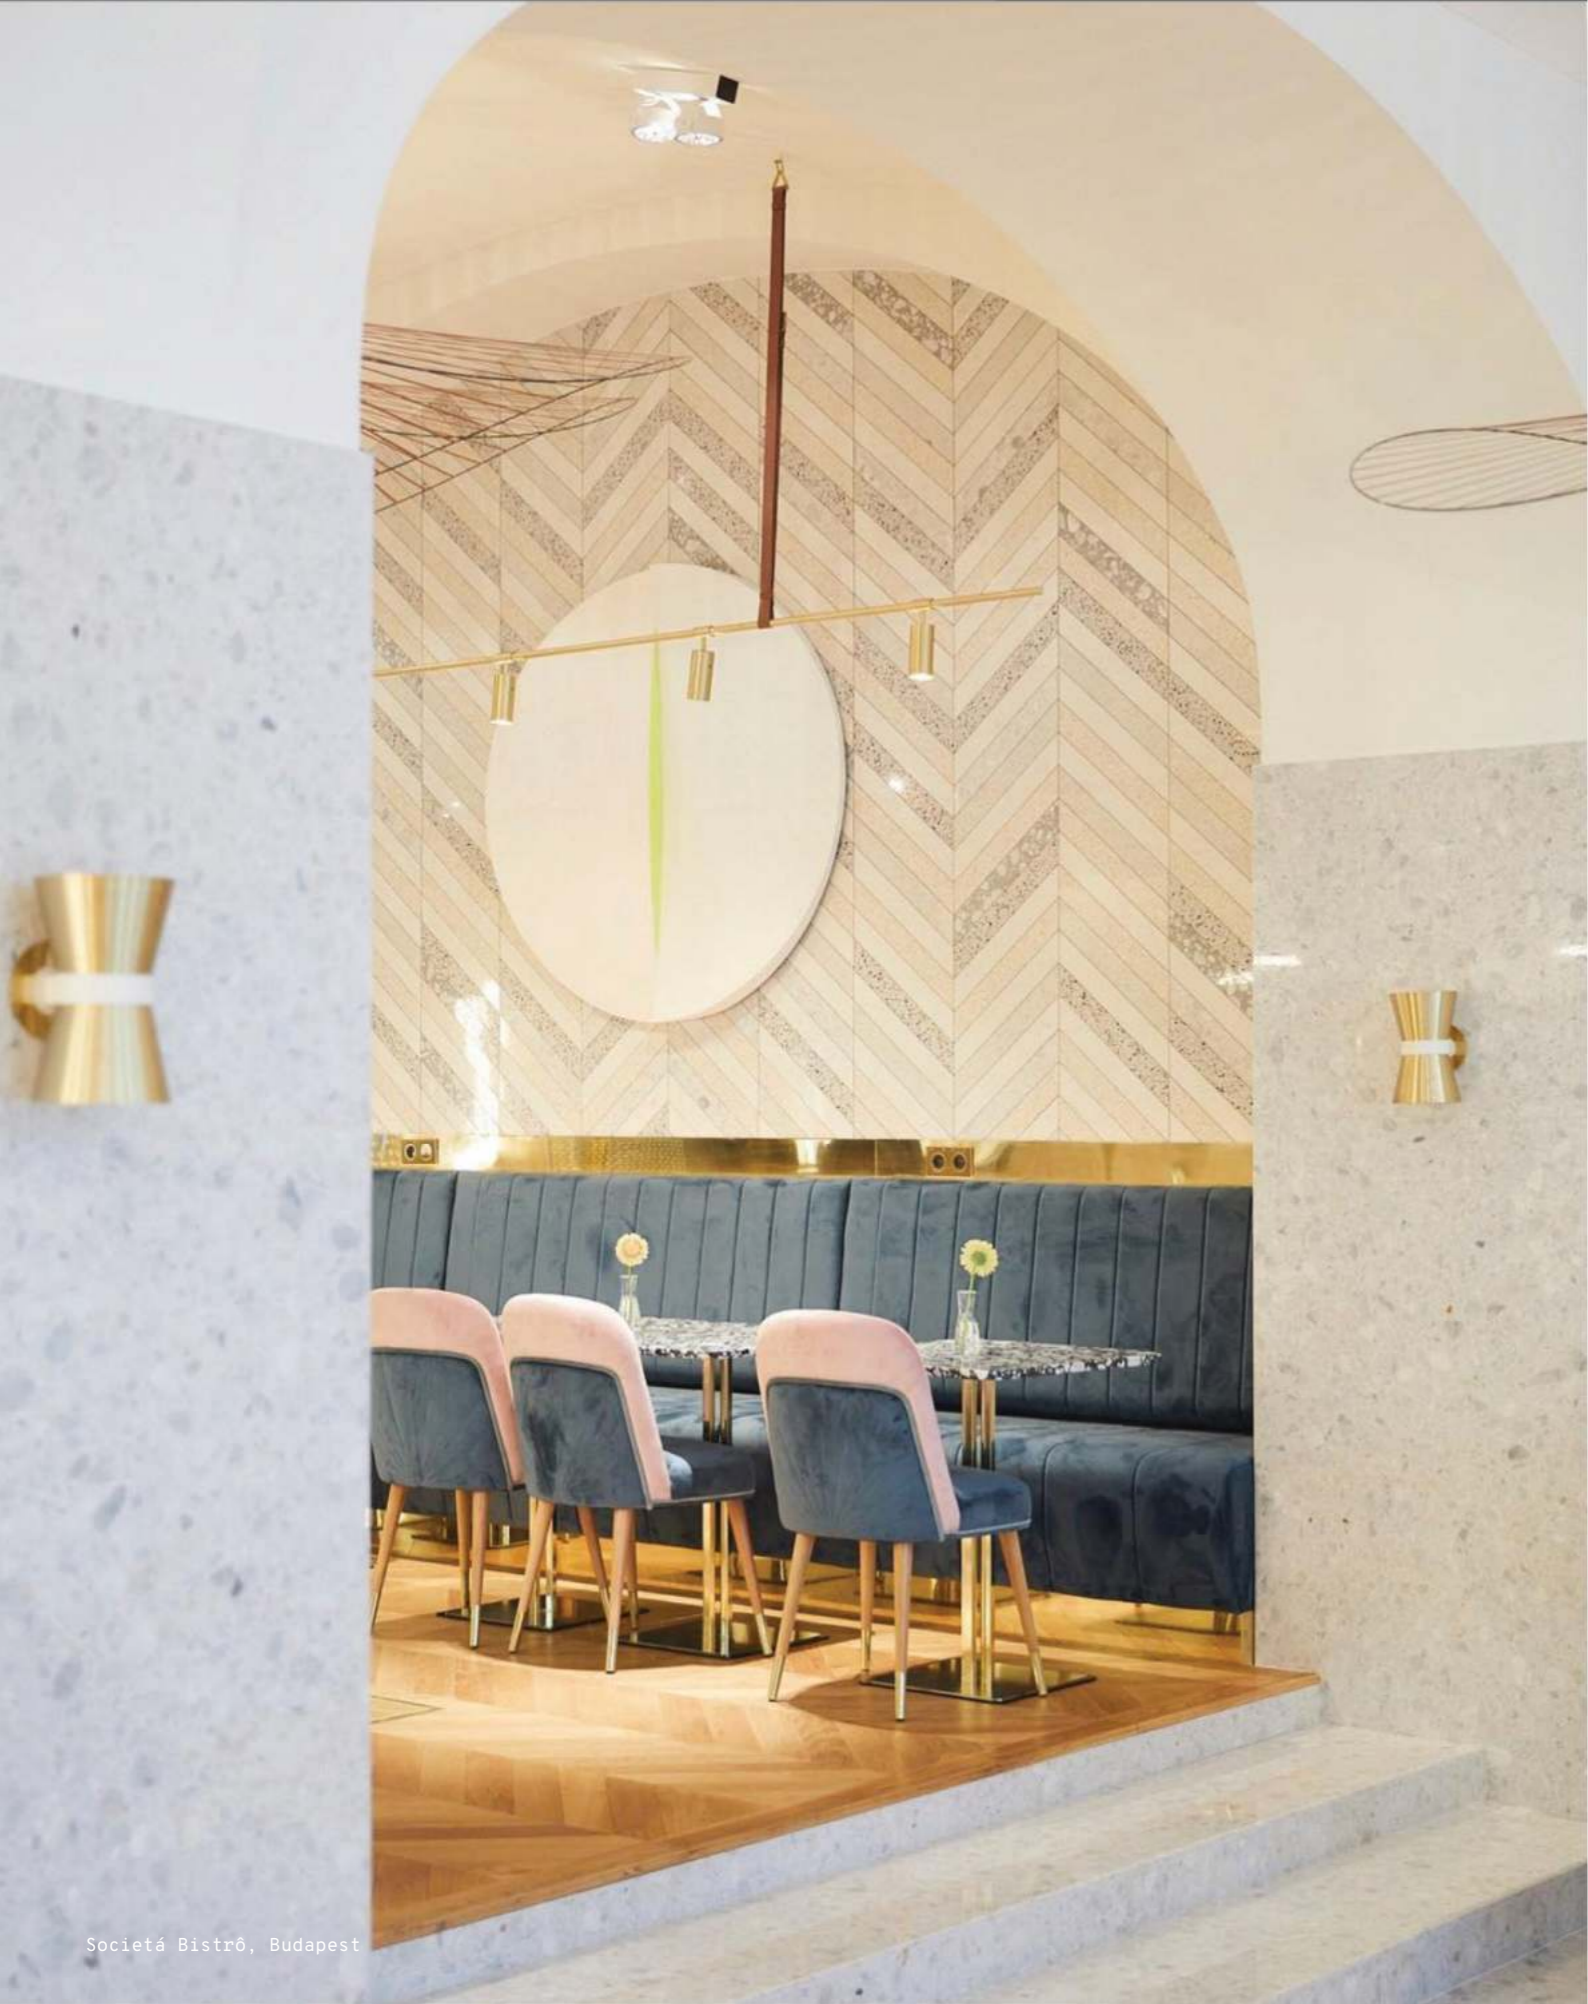

d 24" | 62 cm

h 34" | 86 cm

seat height 19" | 49 cm

// chairs

//as pictured
 top: bouclé latte, ivory lacquered metal feet
 bottom: paris safira, smooth 85 piping, ivory lacquered metal feet

Societá Bistró, Budapest