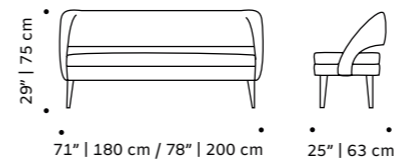

//as pictured
top: natural oak structure, paris salmon
back and seat
bottom: natural oak structure, paris light blue
back and seat

gia

settee

top fabric or leather
feet wood or polished/satin brass, copper or nickel
weight 79 lb | 36 kg / 112 lb | 51 kg
dimensions w 63" | 160 cm / w 79" | 200 cm
 d 31" | 80 cm
 h 34" | 87 cm
 seat height 17" | 43 cm

//as pictured
 paris brick, smooth easy clean shell
 piping, polished brass base

// settees

ava

settee

- top** fabric or leather
- feet** solid wood or lacquered wood
- fittings** polished/satin brass, copper or nickel
- weight** 112 lb | 51 kg / 123 lb | 56 kg
- dimensions** w 71" | 180 cm / w 78" | 200 cm
d 25" | 63 cm
h 29" | 75 cm
seat height 16" | 41 cm