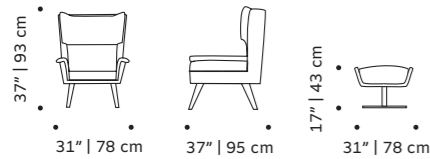

//as pictured
top: seta coio leather interior, wire 04 exterior, plated brass swivel base
bottom: seta coio leather interior, latch 07 exterior, beech 056-2 solid wood feet