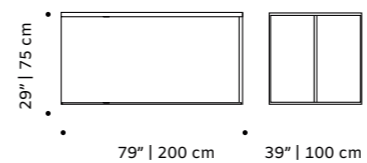

dinner table

- top** handmade tiles available in pattern, stripes plain, gaudí, circles, stripes, with ou without glass
- structure** wood for indoor or lacquered metal for outdoor
- base** lacquered metal
- use** outdoor and indoor
- weight** 77 lb | 35 kg
- dimensions**
 - ∅ 29" | 75 cm
 - 39" | 100 cm
 - h 29" | 75 cm
 - 39" | 100 cm

caldas rectangle

dinner table

- top** handmade tiles available in pattern, stripes plain, gaudí, circules, stripes, with ou without glass
- structure** wood for indoor or lacquered metal for outdoor
- base** lacquered metal
- use** outdoor and indoor
- weight** 331 lb | 150 kg
- dimensions** w 79" | 200 cm
d 39" | 100 cm
h 30" | 76 cm