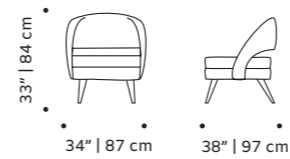

ava

armchair

- **top** fabric or leather
- **feet** solid or lacquered wood
- **fittings** polished/satin brass, copper or nickel
- **weight** 48 lb | 22 kg
- **dimensions** w 34" | 87 cm
  d 38" | 97 cm
  h 33" | 84 cm
  seat height 15" | 39 cm