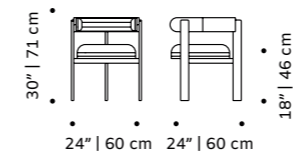

weight 24 lb | 11 kg

dimensions w 24" | 60 cm

d 24" | 60 cm

h 30" | 71 cm

seat height 18" | 46 cm

// chair

//as pictured

//as pictured