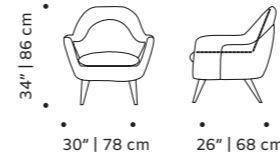

frida

armchair

- **top** fabric or leather
- **feet** solid or lacquered wood
- **fittings** polished/satin brass, copper or nickel
- **weight** 44 lb | 20 kg
- **dimensions** w 30" | 78 cm
  d 26" | 68 cm
  h 34" | 86 cm
  seat height 16" | 41 cm