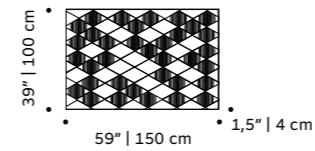

african seed w 14" 35 cm d 2" 6 cm h 8" 22 cm	mangosteen w 11" 27 cm d 5" 13 cm h 8" 20 cm	horned melon w 11" 28 cm d 4" 10 cm h 8" 21 cm	pitaya w 13" 32 cm d 3" 7 cm h 8" 21 cm	anis w 13" 32 cm d 3" 8 cm h 13" 32 cm
---	--	--	---	--

salvé terra

gold collection

handmade ceramic

dimensions

african seed w 14" 35 cm d 2" 6 cm h 8" 22 cm	mangosteen w 11" 27 cm d 5" 13 cm h 8" 20 cm	horned melon w 11" 28 cm d 4" 10 cm h 8" 21 cm	pitaya w 13" 32 cm d 3" 7 cm h 8" 21 cm	anis w 13" 32 cm d 3" 8 cm h 13" 32 cm
---	--	--	---	--

// ceramics

tua

tiles panel

handmade tiles and lacquered wood frame in ivory, bronze or black

colors for the tiles available colors in pages 197-198

weight 100 lb | 46 kg

dimensions w 59" | 150 cm
d 1,5" | 4 cm
h 39" | 100 cm