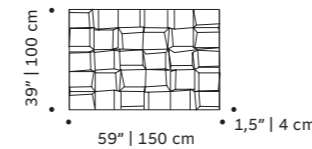

african seed w 14" 35 cm d 2" 6 cm h 8" 22 cm	mangosteen w 11" 27 cm d 5" 13 cm h 8" 20 cm	horned melon w 11" 28 cm d 4" 10 cm h 8" 21 cm	pitaya w 13" 32 cm d 3" 7 cm h 8" 21 cm	anis w 13" 32 cm d 3" 8 cm h 13" 32 cm
---	--	--	---	--

salvé terra

gold collection

handmade ceramic

dimensions

african seed w 14" 35 cm d 2" 6 cm h 8" 22 cm	mangosteen w 11" 27 cm d 5" 13 cm h 8" 20 cm	horned melon w 11" 28 cm d 4" 10 cm h 8" 21 cm	pitaya w 13" 32 cm d 3" 7 cm h 8" 21 cm	anis w 13" 32 cm d 3" 8 cm h 13" 32 cm
---	--	--	---	--

// ceramics

tua

tiles panel

handmade tiles and lacquered wood frame in ivory, bronze or black

colors for the tiles available colors in pages 197-198

weight 100 lb | 46 kg

dimensions w 59" | 150 cm
d 1,5" | 4 cm
h 39" | 100 cm

colors available colors in pages 197-198

weight 133 lb | 60 kg

dimensions w 59" | 150 cm
d 1,5" | 4 cm
h 39" | 100 cm

// tiles panels

//as pictured
top: douro tiles in gold, ivory wood frame
bottom: douro tiles in deep blue, bronze wood frame