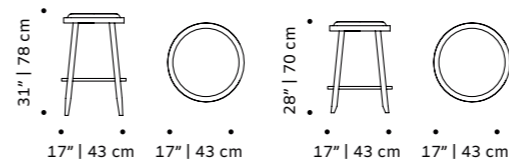

luc

bar chair

- **structure** solid or lacquered wood
- **seat (optional)** fabric or leather
- **ring** lacquered metal or polished/satin brass, copper or nickel
- **weight** 18 lb | 8 kg
- **dimensions** Ø 17" | 43cm
  h counter 28" | 70 cm
  h bar 31" | 78 cm