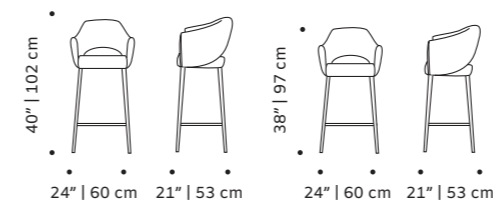

weight 25 lb | 12 kg

dimensions w 19" | 49 cm
 d 20" | 52 cm
 h counter 39" | 99 cm
 seat height counter 27" | 69 cm
 h bar 41" | 104 cm
 seat height bar 29" | 74 cm

//as pictured
 smooth easy clean 19, esparta 22
 piping, black lacquered metal feet

// bar chairs

// bar chairs

grace

bar chair

- top** fabric or leather
- feet** solid or lacquered wood
- ring** polished/satin brass, copper or nickel or lacquered metal
- weight** 22 lb | 10 kg
- dimensions**
 - w 24" | 60 cm
 - d 21" | 53 cm
 - h counter 38" | 97 cm
 - seat height counter 28" | 70 cm
 - h bar 40" | 102 cm
 - seat height bar 29" | 75 cm