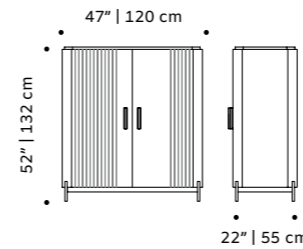

malcolm

bar cabinet

- **top** marble
- **structure** plywood veneer
- **handles** polished/satin brass or nickel
- **feet** plated brass or inox
- **weight** 397 lb | 180 kg
- **dimensions** w 47" | 120 cm
  d 22" | 55 cm
  h 52" | 132 cm