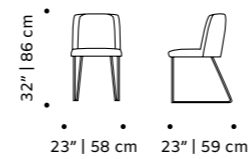

croix I

chair

- **top** fabric or leather
- **feet** polished/satin brass, copper or nickel or lacquered metal
- **weight** 29 lb | 13 kg
- **dimensions** w 23" | 58 cm
  d 23" | 59 cm
  h 32" | 86 cm
  seat height 19" | 48 cm