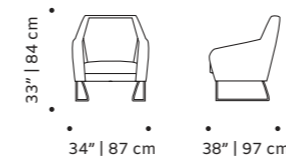

croix I

armchair

- **top** fabric or leather
- **feet** polished/satin brass, copper or nickel or lacquered metal
- **weight** 33 lb | 15 kg
- **dimensions** w 34" | 87 cm
  d 38" | 97 cm
  h 33" | 84 cm
  seat height 17" | 43 cm