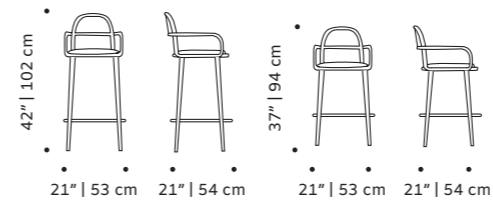

luc

bar chair

- **structure** solid or lacquered wood
- **seat (optional)** fabric or leather
- **ring** lacquered metal or polished/satin brass, copper or nickel
- **weight** 23 lb | 10 kg
- **dimensions**
  - w 21" | 53 cm
  - d 21" | 54 cm
  - h counter 37" | 94 cm
  - seat height counter 28" | 70 cm
  - h bar 42" | 102 cm
  - seat height bar 31" | 78 cm

//as pictured
top: beech 056-2 solid wood structure, polished brass ring
bottom: black lacquered wood structure, smooth 87 seat, polished brass ring