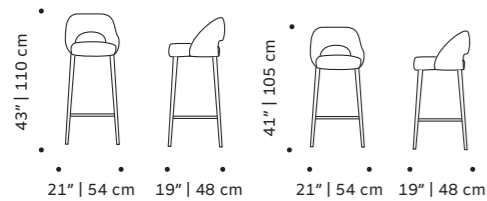

lola

bar chair

- **top** fabric or leather
- **feet** solid or lacquered wood
- **ring** polished/brushed brass, copper or nickel or lacquered metal
- **weight** 26 lb | 12 kg
- **dimensions** w 21" | 54 cm
  d 19" | 48 cm
  h counter 41" | 105 cm
  seat height counter 28" | 70 cm
  h bar 43" | 110 cm
  seat height bar 30" | 75 cm

//as pictured
latch 07 back, paris black seat, black lacquered wood feet, polished brass ring