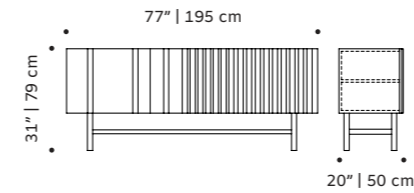

form

sideboard

structure plywood veneer, laquered MDF
or decape
applications polished/satin brass, copper or nickel
weight 178 lb | 81 kg
dimensions w 77" | 195 cm
d 22" | 55 cm
h 31" | 79 cm

//as pictured
top: natural walnut structure, polished brass applications
bottom: dark walnut structure

go

sideboard

structure plywood veneer, laquered MDF
or decape
weight 158 lb | 72 kg
dimensions w 77" | 195 cm
d 20" | 50 cm
h 31" | 79 cm

//as pictured
top: sage lacquered MDF structure, natural oak doors and feet
bottom: natural walnut structure, ivory vlacquered MDF doors