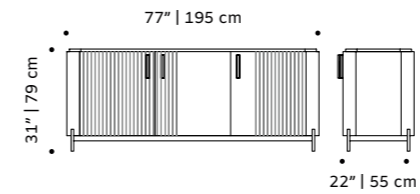

tejo

tiles panel

handmade tiles and lacquered wood frame in ivory, bronze or black

colors for the tiles available colors in pages 197-198

weight 124 lb | 54 kg

dimensions w 59" | 150 cm
d 1,5" | 4 cm
h 39" | 100 cm

// tiles panels

//as pictured
top: tejo tiles in yellow sun, black wood frame
bottom: tejo tiles in mint, black wood frame

furniture

olga

sideboard

structure lacquered mdf
feet solid wood
handles plywood veneer
weight 158 lb | 72 kg
dimensions w 77" | 195 cm
 d 22" | 55 cm
 h 32" | 81 cm

//as pictured
 top: nude lacquered mdf structure, natural oak feet and handles
 bottom: jade lacquered mdf structure, natural oak feet and handles

// sideboards

malcolm

sideboard

- top** marble
- structure** plywood veneer
- handles** polished/satin brass or nickel
- feet** plated brass or inox
- weight** 342 lb | 155 kg
- dimensions** w 77" | 195 cm
d 22" | 55 cm
h 31" | 79 cm