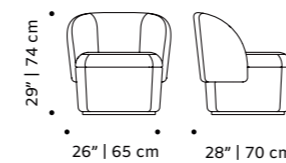

bisou

armchair

top fabric or leather

base solid or lacquered wood

weight 49 lb | 22 kg

dimensions w 26" | 65 cm

d 28" | 70 cm

h 29" | 74 cm

seat height 17" | 44 cm