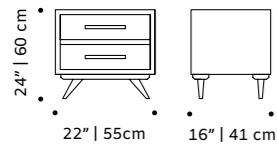

structure/drawers plywood veneer,

laquered MDF or decapè

weight 37 lb | 17 kg

dimensions w 22" | 55 cm

d 16" | 41 cm

h 24" | 60 cm

//as pictured
natural walnut structure and natural oak drawers

olga