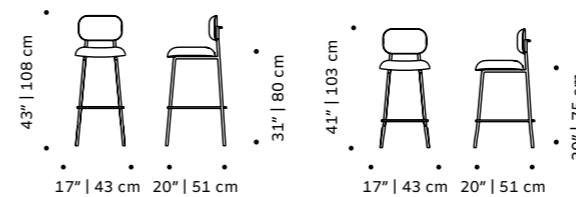

dimensions w 17" | 43 cm

d 20" | 51 cm

h counter 41" | 103 cm

seat height counter 30" | 75 cm

h bar 43" | 108 cm

seat height bar 31" | 80 cm

// bar chair

//as pictured
bouclé celadon back, smooth easy clean rose water seat, emerald lacquered metal feet, polished brass applications