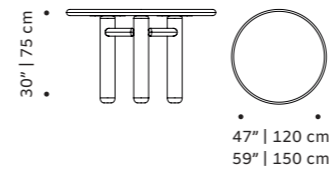

bar cabinet

- top** marble
- structure** plywood veneer
- handles** polished/satin brass or nickel
- feet** plated brass or inox
- weight** 397 lb | 180 kg
- dimensions** w 47" | 120 cm
d 22" | 55 cm
h 52" | 132 cm

go
bar cabinet

structure plywood veneer, lacquered MDF
or decapé
weight 187 lb | 85 kg
dimensions w 49" | 125 cm
d 18" | 45 cm
h 53" | 135 cm

// bar cabinets

//as pictured
top: natural walnut and ivory lacquered MDF
structure
bottom: natural oak and beige lacquered MDF
structure

cactus

dinner table

top marble (merrazzo top only for 120cm), wood veneer or lacquered wood

base marble, wood veneer or lacquered wood

dimensions Ø 47" | 120 cm
59" | 150 cm
h 30" | 75 cm

//as pictured
top: sand yellow lacquered wood
bottom: travertine top, terrazzo red base

// dinner table

kai

dinner table

- top** natural oak, natural walnut, estremo white or travertine marble
- feet** lacquered or solid wood
- tubes** lacquered metal
- dimensions** Ø 47" | 120 cm
59" | 150 cm
h 30" | 75 cm