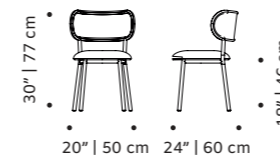

louise

chair

seat fabric or leather

structure lacquered metal

weight 13 lb | 6 kg

dimensions w 20" | 50 cm

d 20" | 50 cm

h 30" | 77 cm

seat height 18" | 46 cm

//as pictured
salmon color metal structure,
salmon cream seat