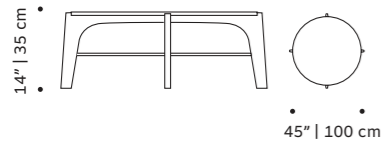

weight 253 lb | 115 kg

dimensions w 49" | 120 cm
d 30" | 77 cm
h 30" | 35 cm

//as pictured
estremo matte marble top, nero marquina marble right base, estremo rosa matte marble left base

// center tables

chloé

//as pictured
top: estremo marble top, polished brass base
bottom: natural walnut top, ivory lacquered metal base

// center tables

flex

center table

- top** estremoza marble, plywood veneer, lacquered MDF, or decap
- feet** beech solid wood
- fittings** polished/satin brass or lacquered metal
- use** indoor
- weight** 59 lb | 32 kg
- dimensions** ø 45" | 100 cm
h 14" | 35 cm