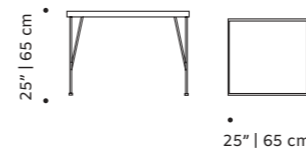

caldas

side table

- **top** handmade tiles available in pattern, stripes plain, gaudí, circles, stripes, with or without glass
- **structure** wood for indoor or lacquered metal for outdoor
- **feet** lacquered metal
- **use** outdoor and indoor
- **weight** 37 lb | 17 kg
- **dimensions** w 25" | 65 cm
  d 25" | 65 cm
  h 25" | 65 cm

//as pictured
top: ocean stripes ceramic tiles top, ivory wood structure, ivory lacquered metal feet
bottom: jade pattern ceramic tiles top, ivory wood structure, ivory lacquered metal feet