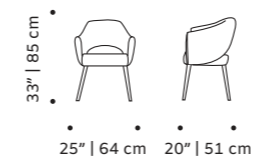

grace

chair

- **top** fabric or leather
- **feet** solid or lacquered wood
- **feet** polished/satin brass, copper or nickel
- **weight** 22 lb | 10 kg
- **dimensions** w 25" | 64 cm
  d 20" | 51 cm
  h 33" | 85 cm
  seat height 20" | 52 cm