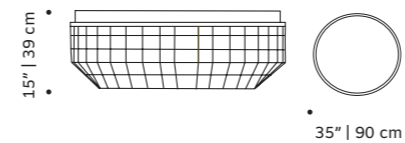

air

center table

top cow leather or fabric

base polished/satin brass, copper or nickel or lacquered metal

weight 34 lb | 16 kg

dimensions ø 35" | 90 cm
h 15" | 39 cm