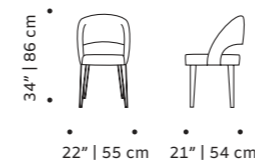

ava

chair

- **top** fabric or leather
- **feet** solid or lacquered wood
- **fittings** polished/satin brass, copper or nickel
- **weight** 22 lb | 10 kg
- **dimensions** w 22" | 55 cm
  d 21" | 54 cm
  h 34" | 86 cm
  seat height 18" | 46 cm