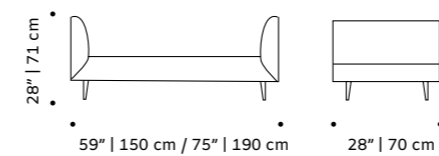

dust

bench

- **top** fabric or leather
- **feet** solid or lacquered wood
- **fittings** polished/satin brass, copper or nickel
- **weight** 88 lb | 40 kg / 99 lb | 45 kg
- **dimensions** w 59" | 150 cm / w 75" | 190 cm
  d 28" | 70 cm
  h 28" | 71 cm