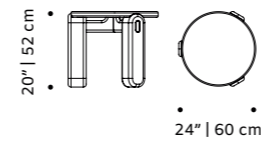

mona

side table

- **top** travertine, estremo white, natural oak, natural walnut or lacquered wood
- **feet** lacquered or solid wood
- **applications** solid wood
- **dimensions** Ø 39" | 100 cm
  h 20" | 52 cm

//as pictured
top: travertine top, powder lacquered wood feet, natural oak applications
bottom: travertine top, ivory lacquered wood feet, natural oak applications