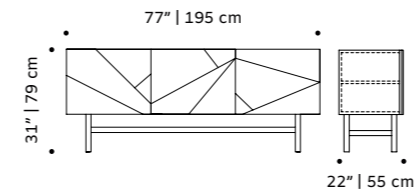

jazz

sideboard

structure plywood veneer

doors lacquered MDF

applications polished/satin brass, copper or nickel or oxidized brass

weight 158 lb | 72 kg

dimensions w 77" | 195 cm

d 22" | 55 cm

h 31" | 79 cm