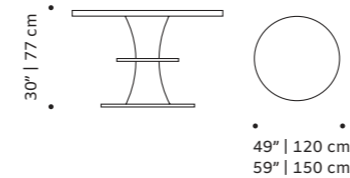

circule

dinner table

- **top** plywood veneer, lacquered MDF or decapè
- **base** lacquered MDF
- **use** indoor
- **weight** 128 lb | 58 kg
  171 lb | 78 kg
- **dimensions** ø 49" | 120 cm / ø 59" | 150 cm
  h 30" | 77 cm

//as pictured
top: natural walnut top, ivory lacquered MDF base
bottom: natural walnut top, black lacquered MDF base