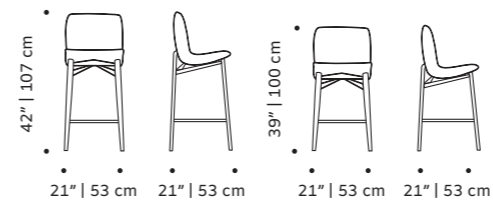

chiado

bar chair

- **top** fabric or leather
- **feet** lacquered metal
- **weight** 20 lb | 9 kg
- **dimensions** w 21" | 53 cm
  d 21" | 53 cm
  h counter 39" | 100cm
  seat height counter 29" | 73 cm
  h bar 42" | 107 cm
  seat height bar 31" | 80 cm

//as pictured
smooth easy clean 09, black lacquered metal feet