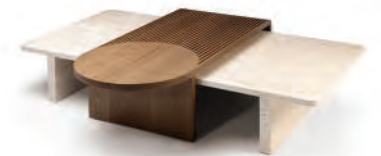

top - estremoza white marble

center base - guatemala green marble

cylindrical base - nero marquina marble

metal base - satin brass

70

**// as pictured**

upper table - natural oak

lower table - travertine marble