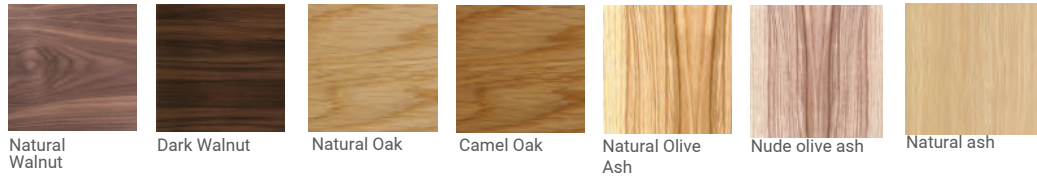

## materials

fabric or leather, metal

// as pictured

back and seat - gipsy amande

feet - grace 786

application - polished brass

**plywood veneer**

**solid woods**

**lacquers**

**metals**

**marbles**

**glass**

**tiles**

**fabrics cat 1**

**fabrics cat 2**

**fabrics cat 3**