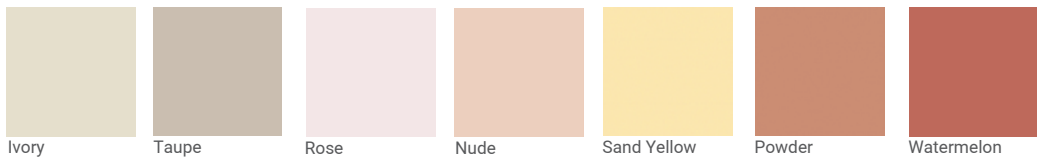

## materials

fabric or leather, metal

// as pictured

back and seat - gipsy amande

feet - grace 786

application - polished brass

**plywood veneer**

**solid woods**

**lacquers**

**metals**

**marbles**

**glass**

**tiles**

**fabrics cat 1**

**fabrics cat 2**

**fabrics cat 3**