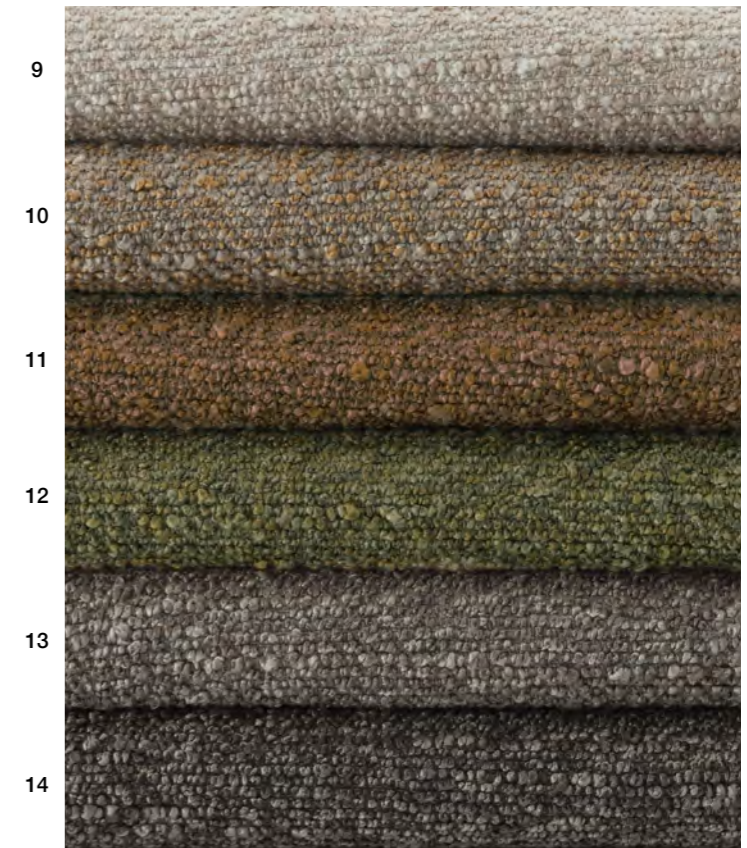

TOILE IN & OUTDOOR CAPRI - CATÉGORIE D

CANVAS IN & OUTDOOR CAPRI
140 cm • 490 g / m² • 30 000 Martindale
49 % Acrylic, 46 % Recycled Polypropylene, 5 % Polyester

9 : Désert • 10 : Maquis • 11 : Toscane • 12 : Garrigue • 13 : Santorin
14 : Etna

☼ ☉ ☀ ☂ ☒ ☒ Solidité Lumière 7