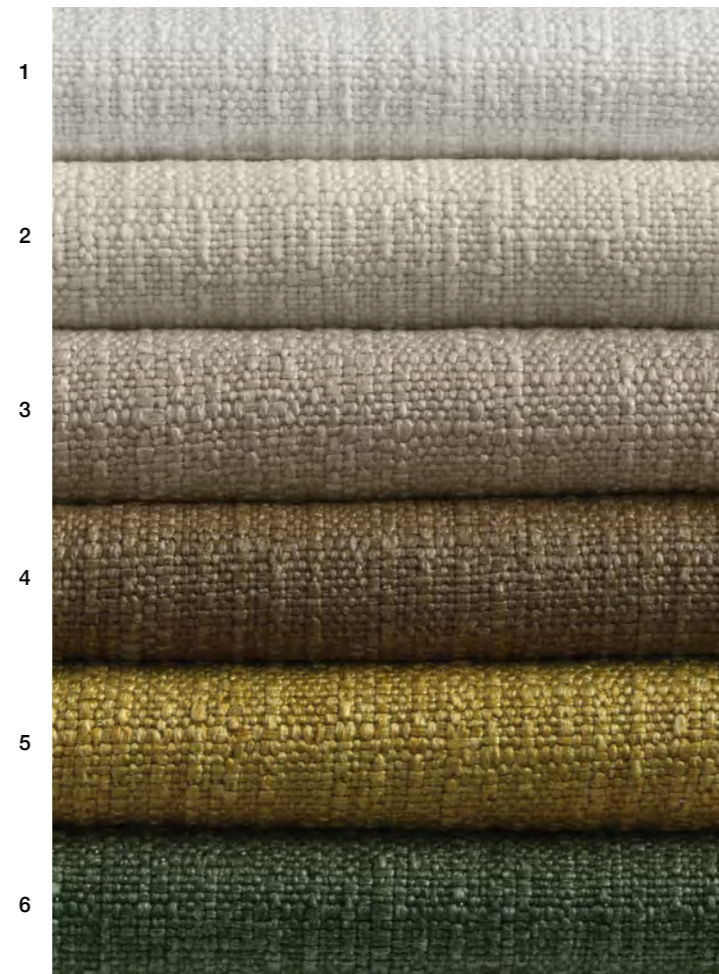

TOILE IN & OUTDOOR ISCHIA - CATÉGORIE D

CANVAS IN & OUTDOOR ISCHIA
140 cm • 590 g / m² • 30 000 Martindale
80 % polypropylène, 20 % Polyester

1 : Off White • 2 : Fior di Latte • 3 : Corde • 4 : Cappuccino • 5 : Ocre
6 : Olive

☼ ☉ ☀ ☂ ☒ ☒ Solidité Lumière 7