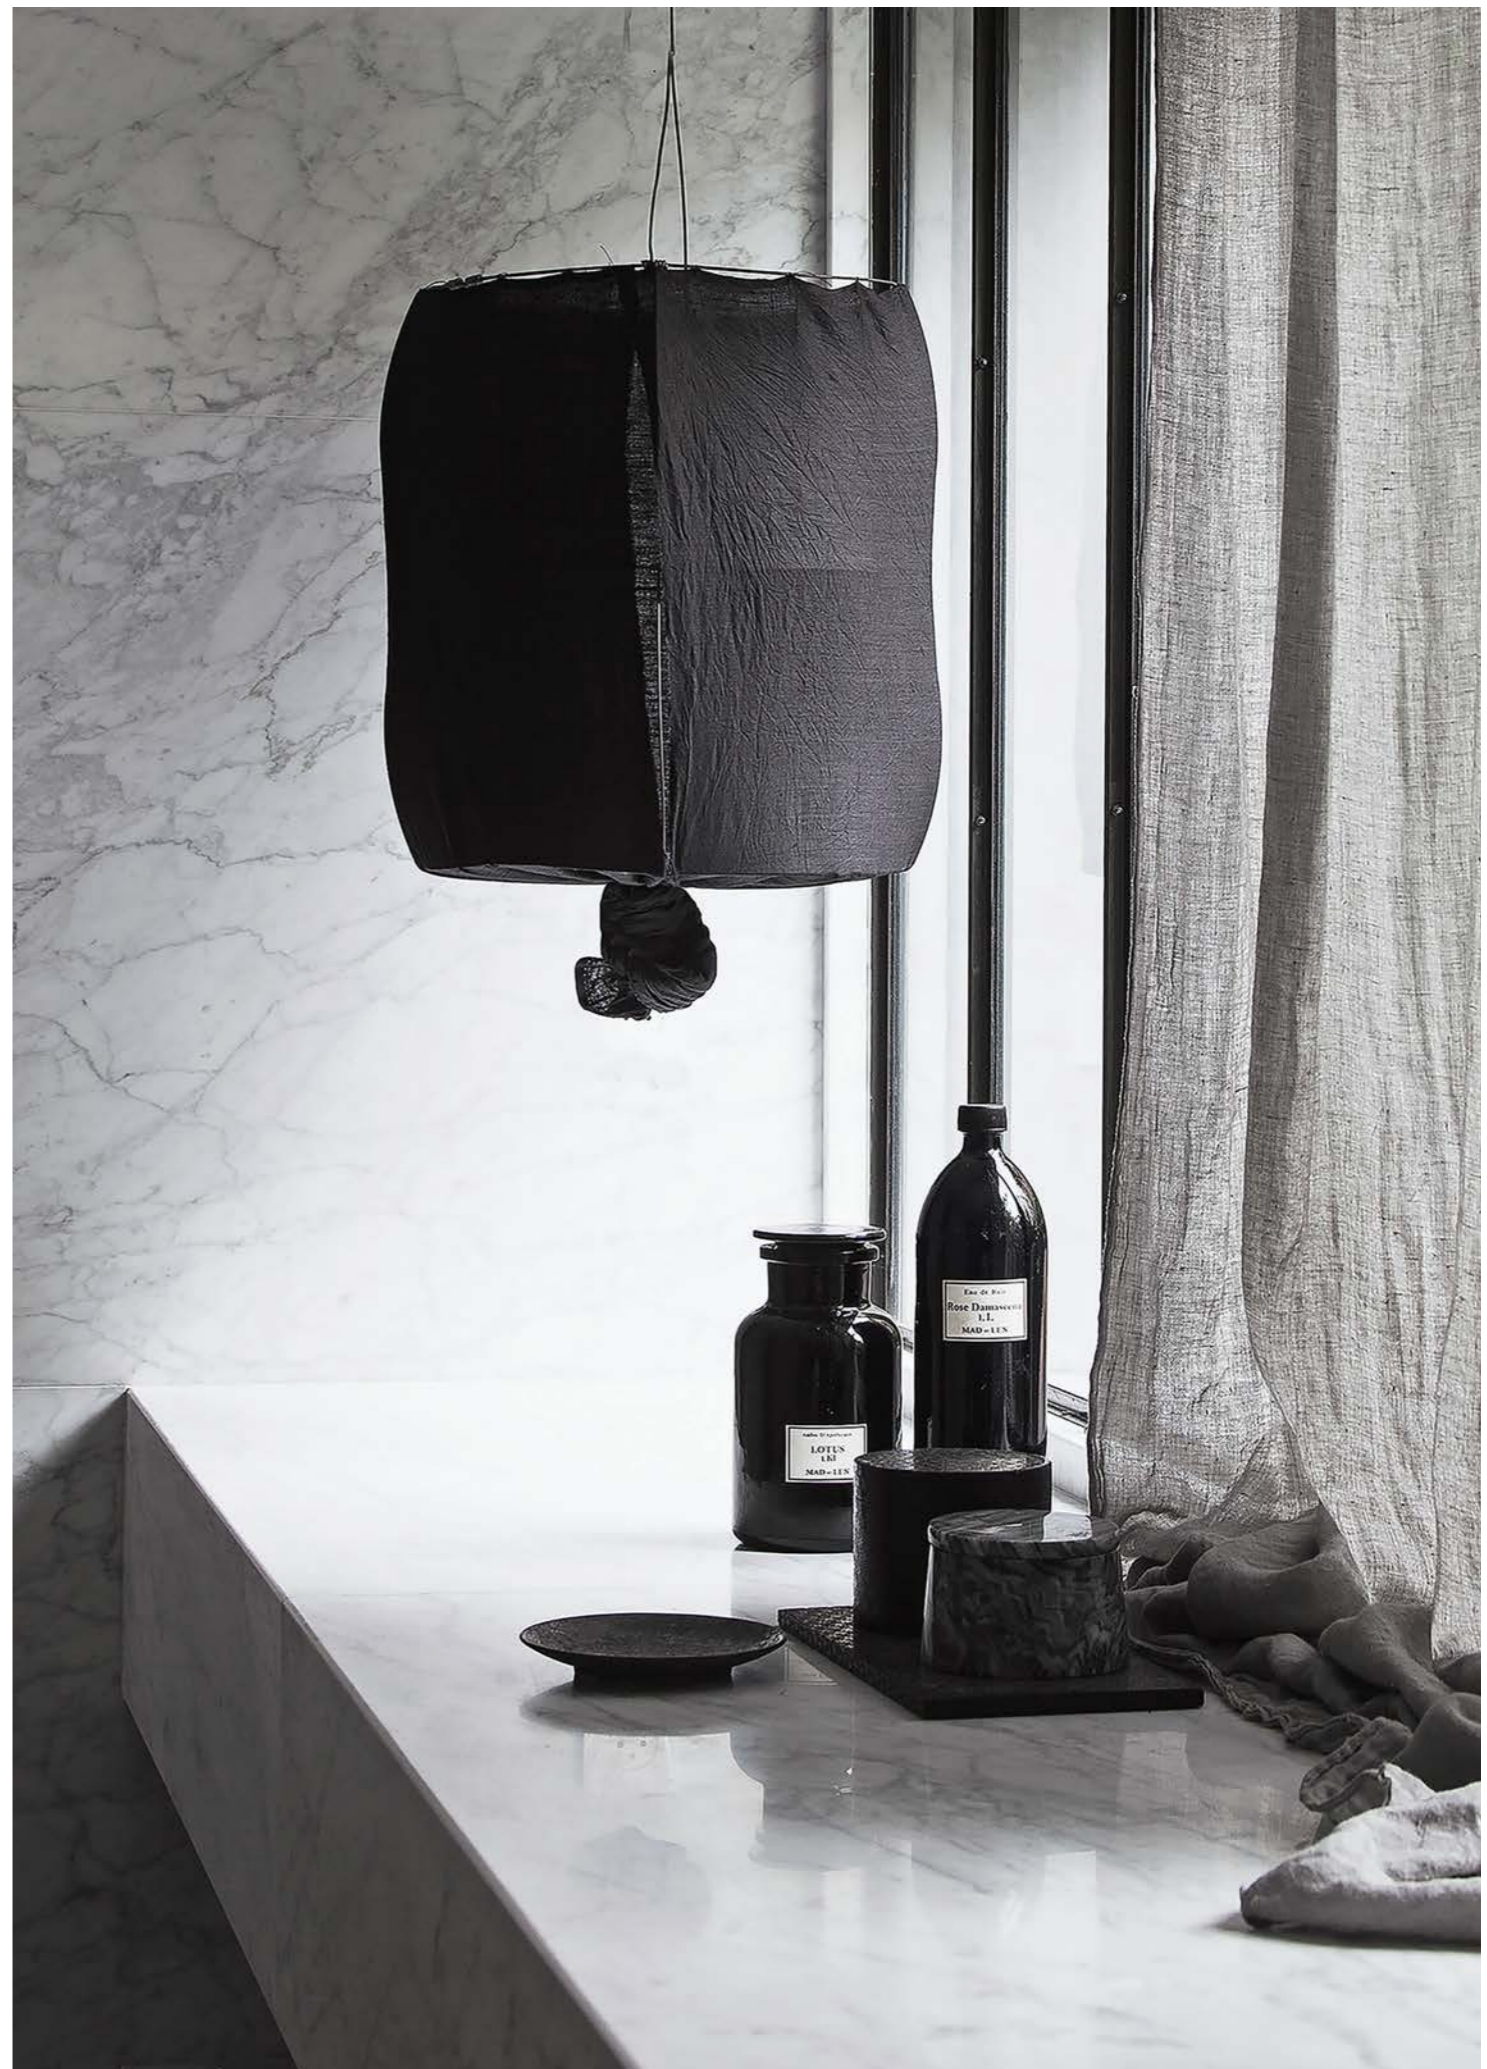

COLLECTION MARK EDEN SCHOOLEY X MAISON DE VACANCES